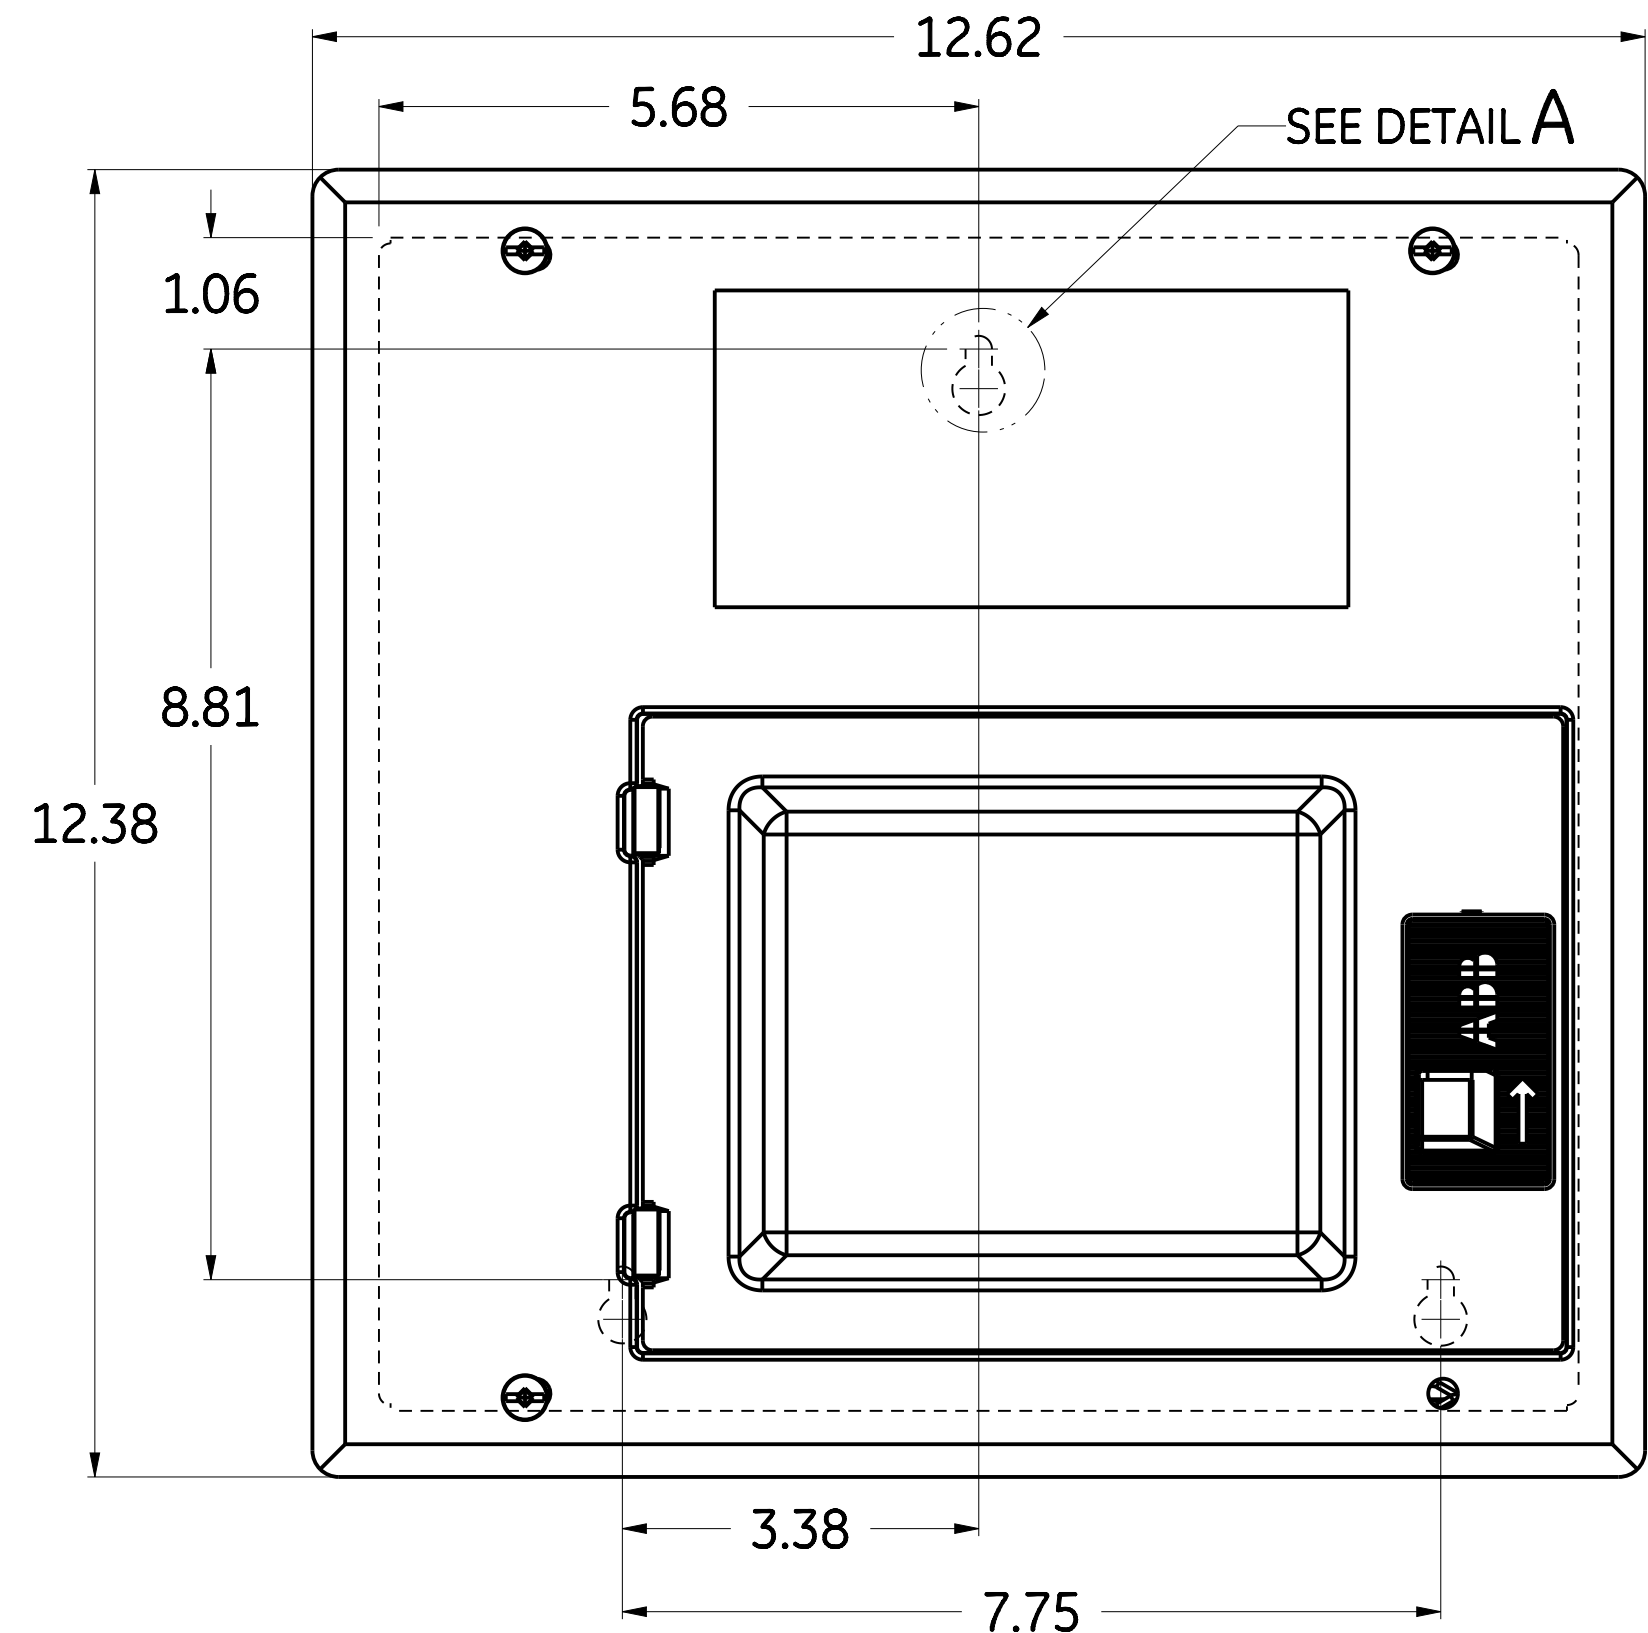

14

13

12

11

D

D

C

C

B

B

A

A

CATALOG NUMBER  
TMC830FCUGEN  
TMC860FCUGEN

KNOCKOUT LEGEND	
SYM	DESCRIPTION
A	9/32 KNOCKOUT
B	3/8 X 1/2 KNOCKOU
C	1/2 X 3/4 KNOCKOUT
D	1/2 X 3/4 X 1 X 1-1/4 KNOCKOUT
E	3/4 X 1 X 1-1/4 X 1-1/2 KNOCKOUT

**ABB**

OUTLINE, TMC 6/8 FLUSH W/DOOR

THIRD ANGLE	SHEET#	DWG NO.	DATE	REV
	1 of 1	10080845PV12	13-May-21	1

14

13

12

11