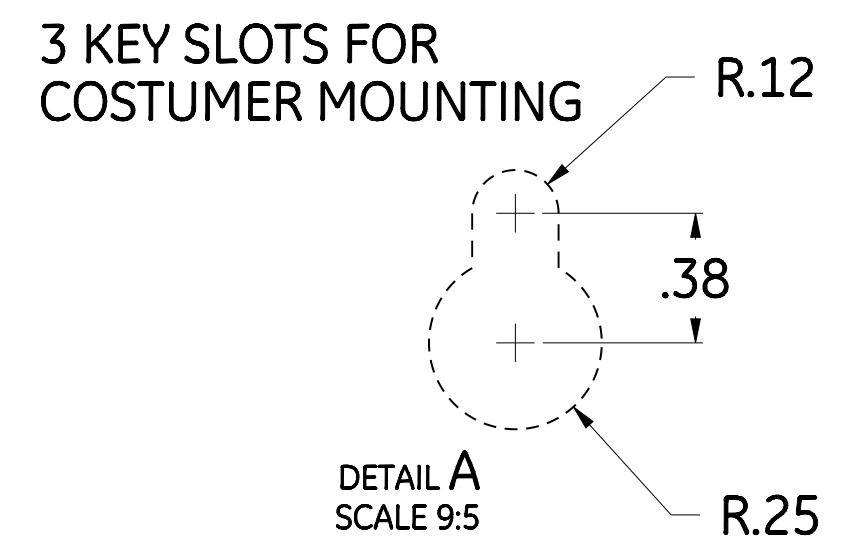

14

13

12

11

D

D

C

C

B

B

A

A

CATALOG NUMBER  
TMC830FCUGEN  
TMC860FCUGEN

KNOCKOUT LEGEND	
SYM	DESCRIPTION
A	9/32 KNOCKOUT
B	3/8 X 1/2 KNOCKOU
C	1/2 X 3/4 KNOCKOUT
D	1/2 X 3/4 X 1 X 1-1/4 KNOCKOUT
E	3/4 X 1 X 1-1/4 X 1-1/2 KNOCKOUT

**ABB**

OUTLINE, TMC 6/8 FLUSH W/DOOR

THIRD ANGLE	SHEET#	DWG NO.	DATE	REV
	1 of 1	10080845PV12	13-May-21	1

14

13

12

11