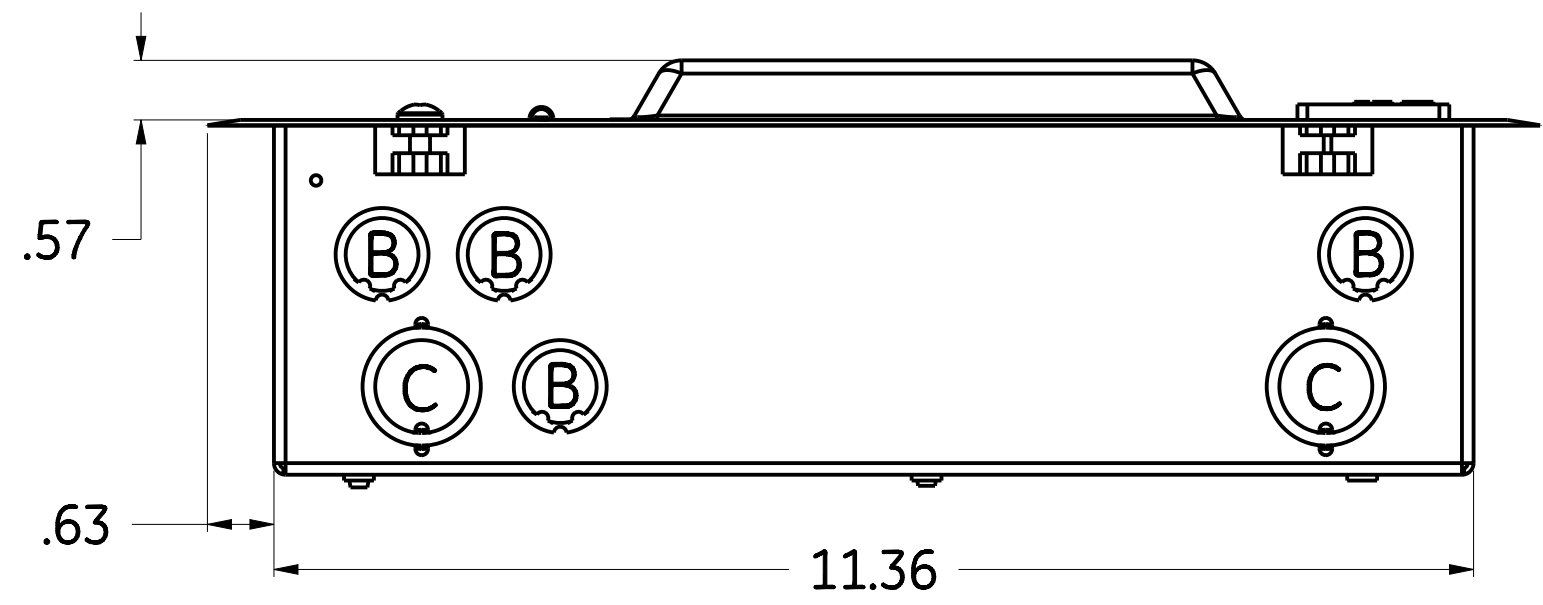

B

B

A

A

CATALOG NUMBER  
TMC830FCUGEN  
TMC860FCUGEN

KNOCKOUT LEGEND	
SYM	DESCRIPTION
A	9/32 KNOCKOUT
B	3/8 X 1/2 KNOCKOU
C	1/2 X 3/4 KNOCKOUT
D	1/2 X 3/4 X 1 X 1-1/4 KNOCKOUT
E	3/4 X 1 X 1-1/4 X 1-1/2 KNOCKOUT