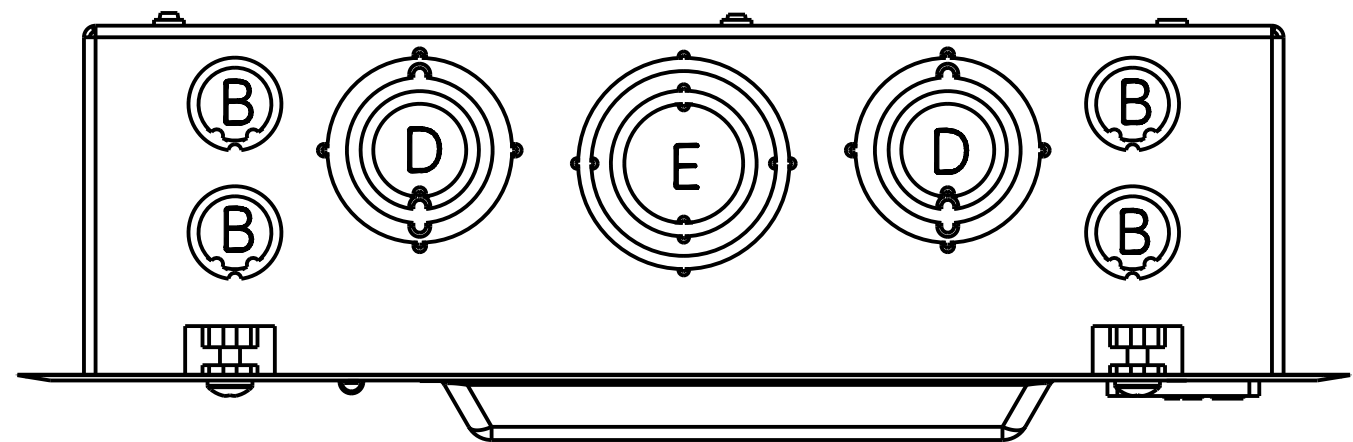

B

B

A

A

CATALOG NUMBER  
TMC830FCUGEN  
TMC860FCUGEN

KNOCKOUT LEGEND	
SYM	DESCRIPTION
A	9/32 KNOCKOUT
B	3/8 X 1/2 KNOCKOU
C	1/2 X 3/4 KNOCKOUT
D	1/2 X 3/4 X 1 X 1-1/4 KNOCKOUT
E	3/4 X 1 X 1-1/4 X 1-1/2 KNOCKOUT