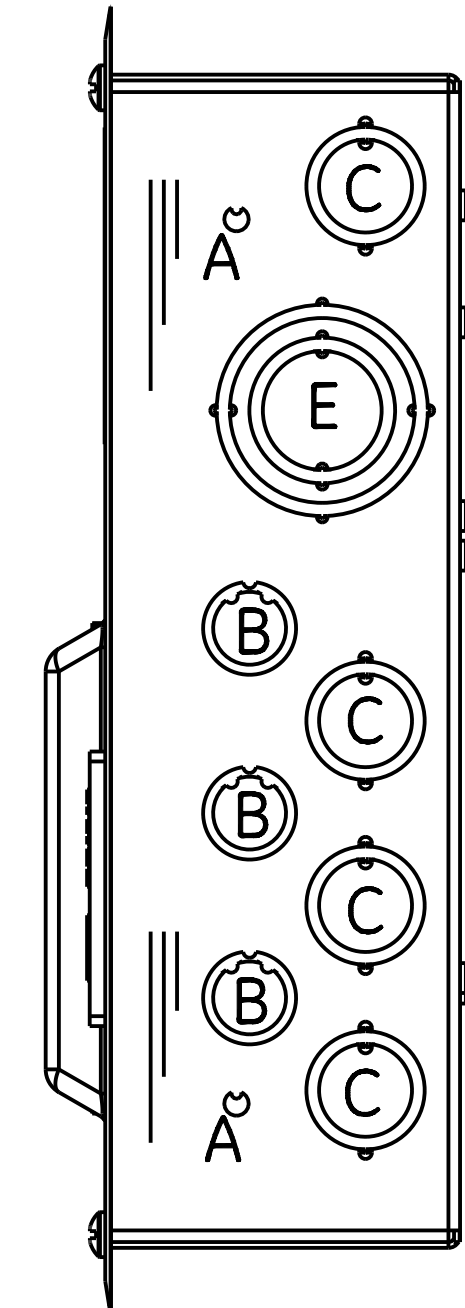

14

13

12

11

D

D

C

C

B

B

A

A

CATALOG NUMBER  
TMC830FCUGEN  
TMC860FCUGEN

KNOCKOUT LEGEND	
SYM	DESCRIPTION
A	9/32 KNOCKOUT
B	3/8 X 1/2 KNOCKOU
C	1/2 X 3/4 KNOCKOUT
D	1/2 X 3/4 X 1 X 1-1/4 KNOCKOUT
E	3/4 X 1 X 1-1/4 X 1-1/2 KNOCKOUT

**ABB**

OUTLINE, TMC 6/8 FLUSH W/DOOR

THIRD ANGLE	SHEET#	DWG NO.	DATE	REV
	1 of 1	10080845PV12	13-May-21	1

14

13

12

11