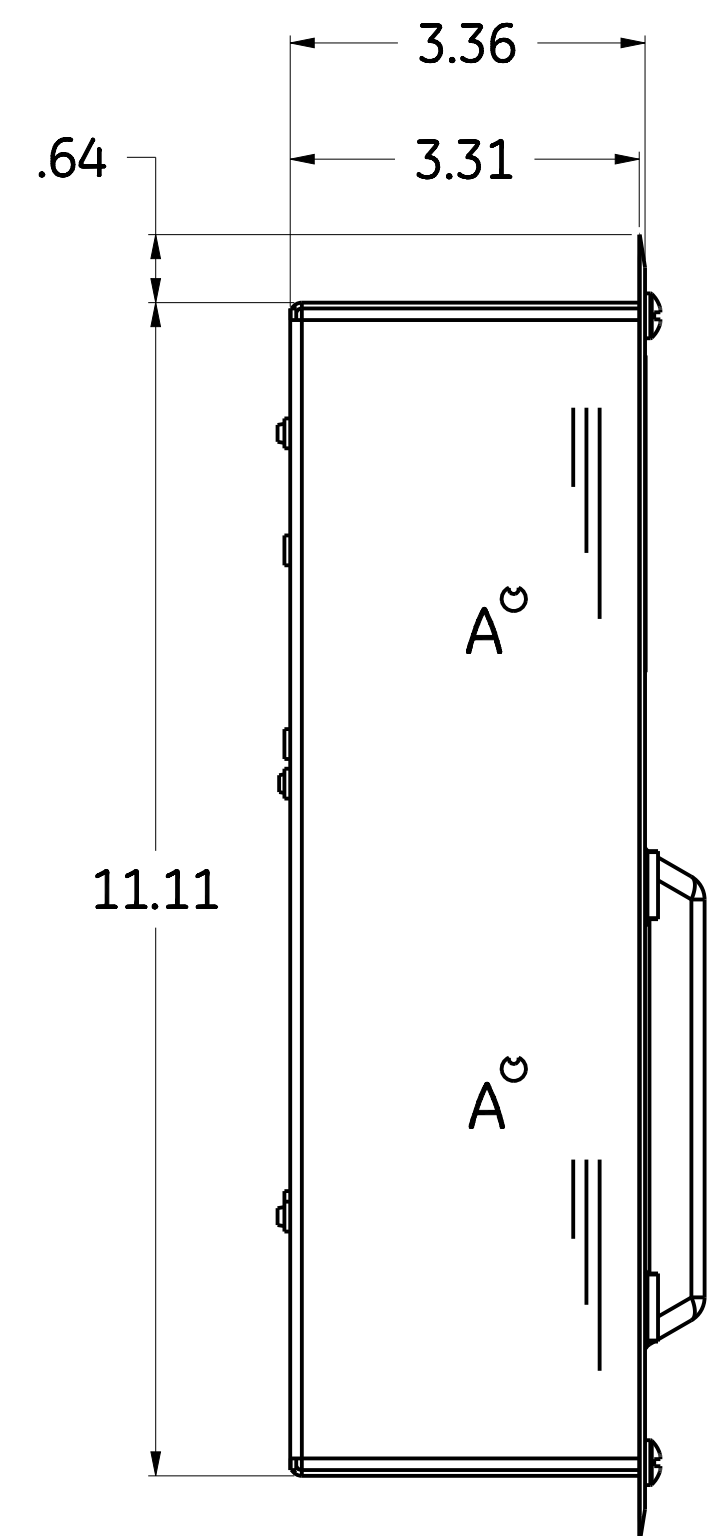

14

13

12

11

D

D

C

C

B

B

A

A

CATALOG NUMBER  
TMC830FCUGEN  
TMC860FCUGEN

KNOCKOUT LEGEND	
SYM	DESCRIPTION
A	9/32 KNOCKOUT
B	3/8 X 1/2 KNOCKOU
C	1/2 X 3/4 KNOCKOUT
D	1/2 X 3/4 X 1 X 1-1/4 KNOCKOUT
E	3/4 X 1 X 1-1/4 X 1-1/2 KNOCKOUT

**ABB**

OUTLINE, TMC 6/8 FLUSH W/DOOR

THIRD ANGLE	SHEET#	DWG NO.	DATE	REV
	1 of 1	10080845PV12	13-May-21	1

14

13

12

11