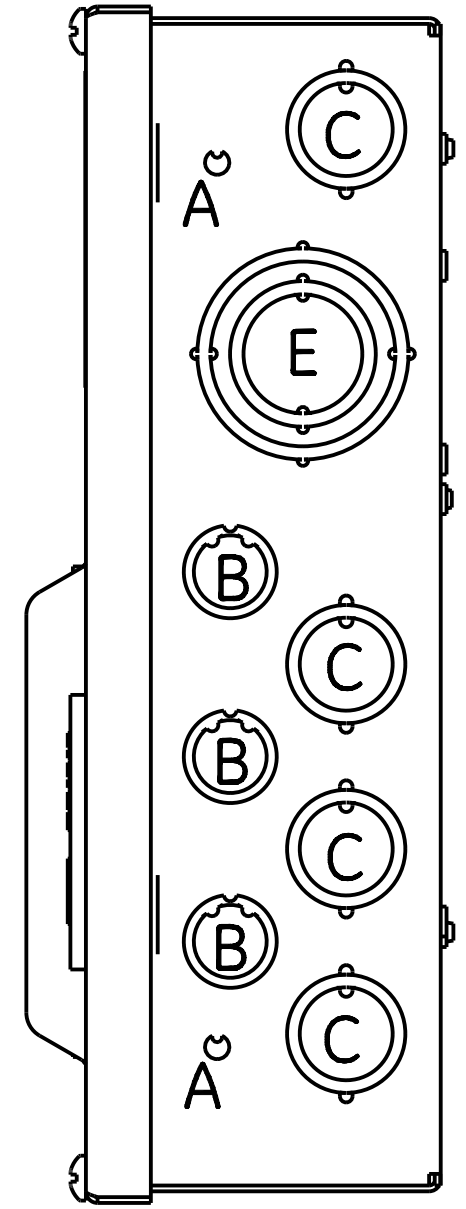

14

13

12

11

D

D

C

C

B

B

A

A

CATALOG NUMBER
TMC830SCUGEN
TMC860SCUGEN

KNOCKOUT LEGEND	
SYM	DESCRIPTION
A	9/32 KNOCKOUT
B	3/8 X 1/2 KNOCKOU
C	1/2 X 3/4 KNOCKOUT
D	1/2 X 3/4 X 1 X 1-1/4 KNOCKOUT
E	3/4 X 1 X 1-1/4 X 1-1/2 KNOCKOUT

ABB

OUTLINE, TMC 6/8 SURFACE W/DOOR

THIRD ANGLE	SHEET#	DWG NO.	DATE	REV
	1 of 1	10080845PV14	14-May-21	1

14

13

12

11