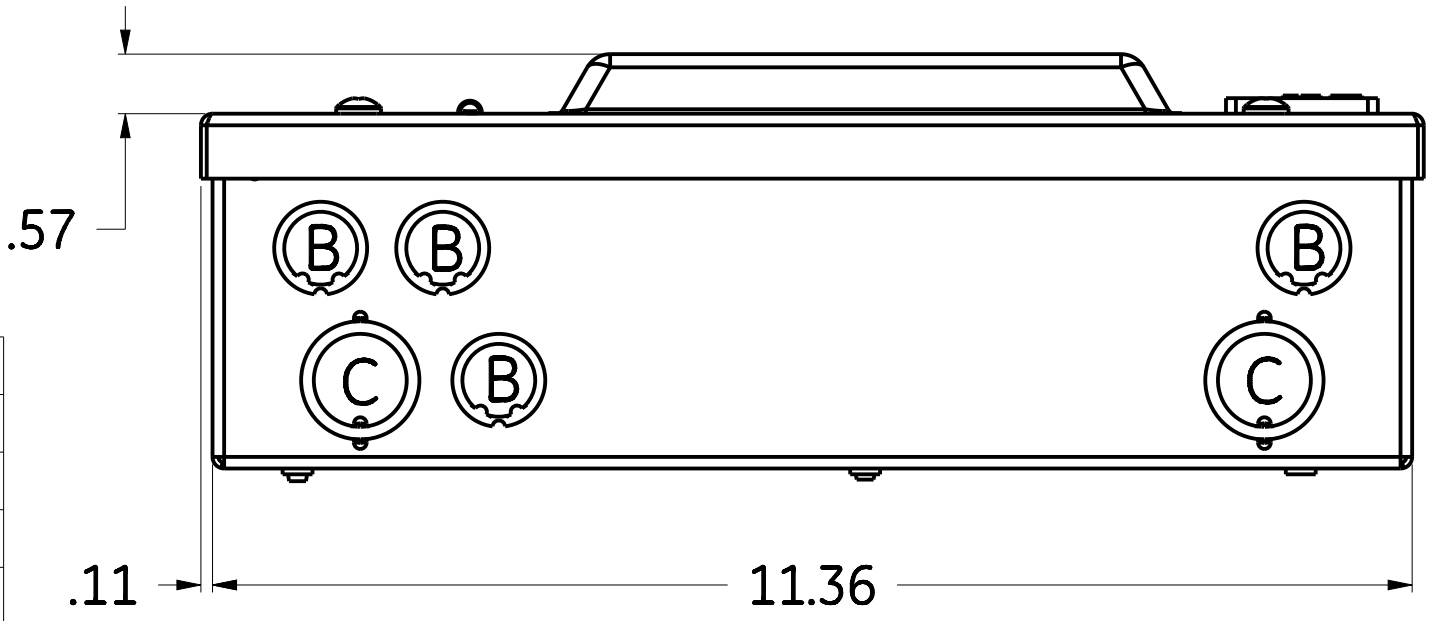

B

B

A

A

CATALOG NUMBER
TMC830SCUGEN
TMC860SCUGEN

KNOCKOUT LEGEND	
SYM	DESCRIPTION
A	9/32 KNOCKOUT
B	3/8 X 1/2 KNOCKOU
C	1/2 X 3/4 KNOCKOUT
D	1/2 X 3/4 X 1 X 1-1/4 KNOCKOUT
E	3/4 X 1 X 1-1/4 X 1-1/2 KNOCKOUT