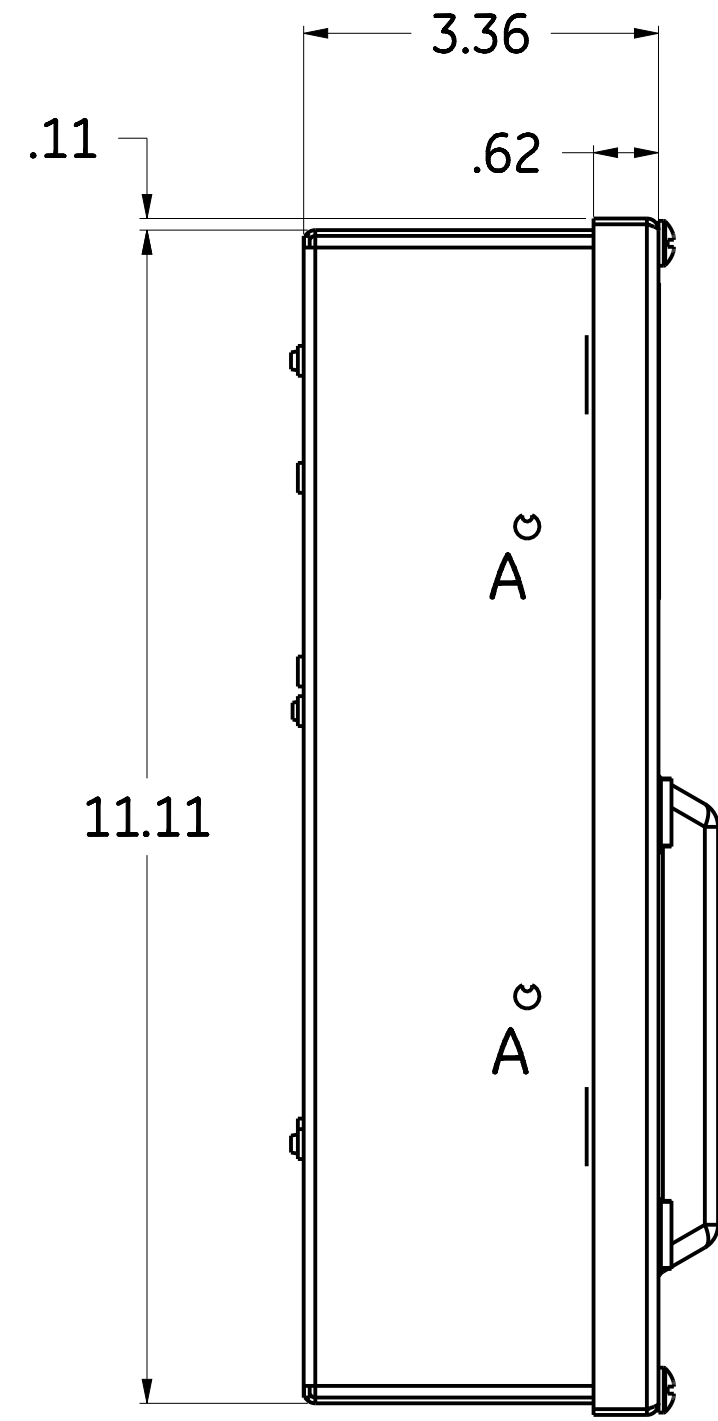

14

13

12

11

D

D

C

C

B

B

A

A

CATALOG NUMBER
TMC830SCUGEN
TMC860SCUGEN

KNOCKOUT LEGEND	
SYM	DESCRIPTION
A	9/32 KNOCKOUT
B	3/8 X 1/2 KNOCKOU
C	1/2 X 3/4 KNOCKOUT
D	1/2 X 3/4 X 1 X 1-1/4 KNOCKOUT
E	3/4 X 1 X 1-1/4 X 1-1/2 KNOCKOUT

ABB

OUTLINE, TMC 6/8 SURFACE W/DOOR

THIRD ANGLE	SHEET#	DWG NO.	DATE	REV
	1 of 1	10080845PV14	14-May-21	1

14

13

12

11