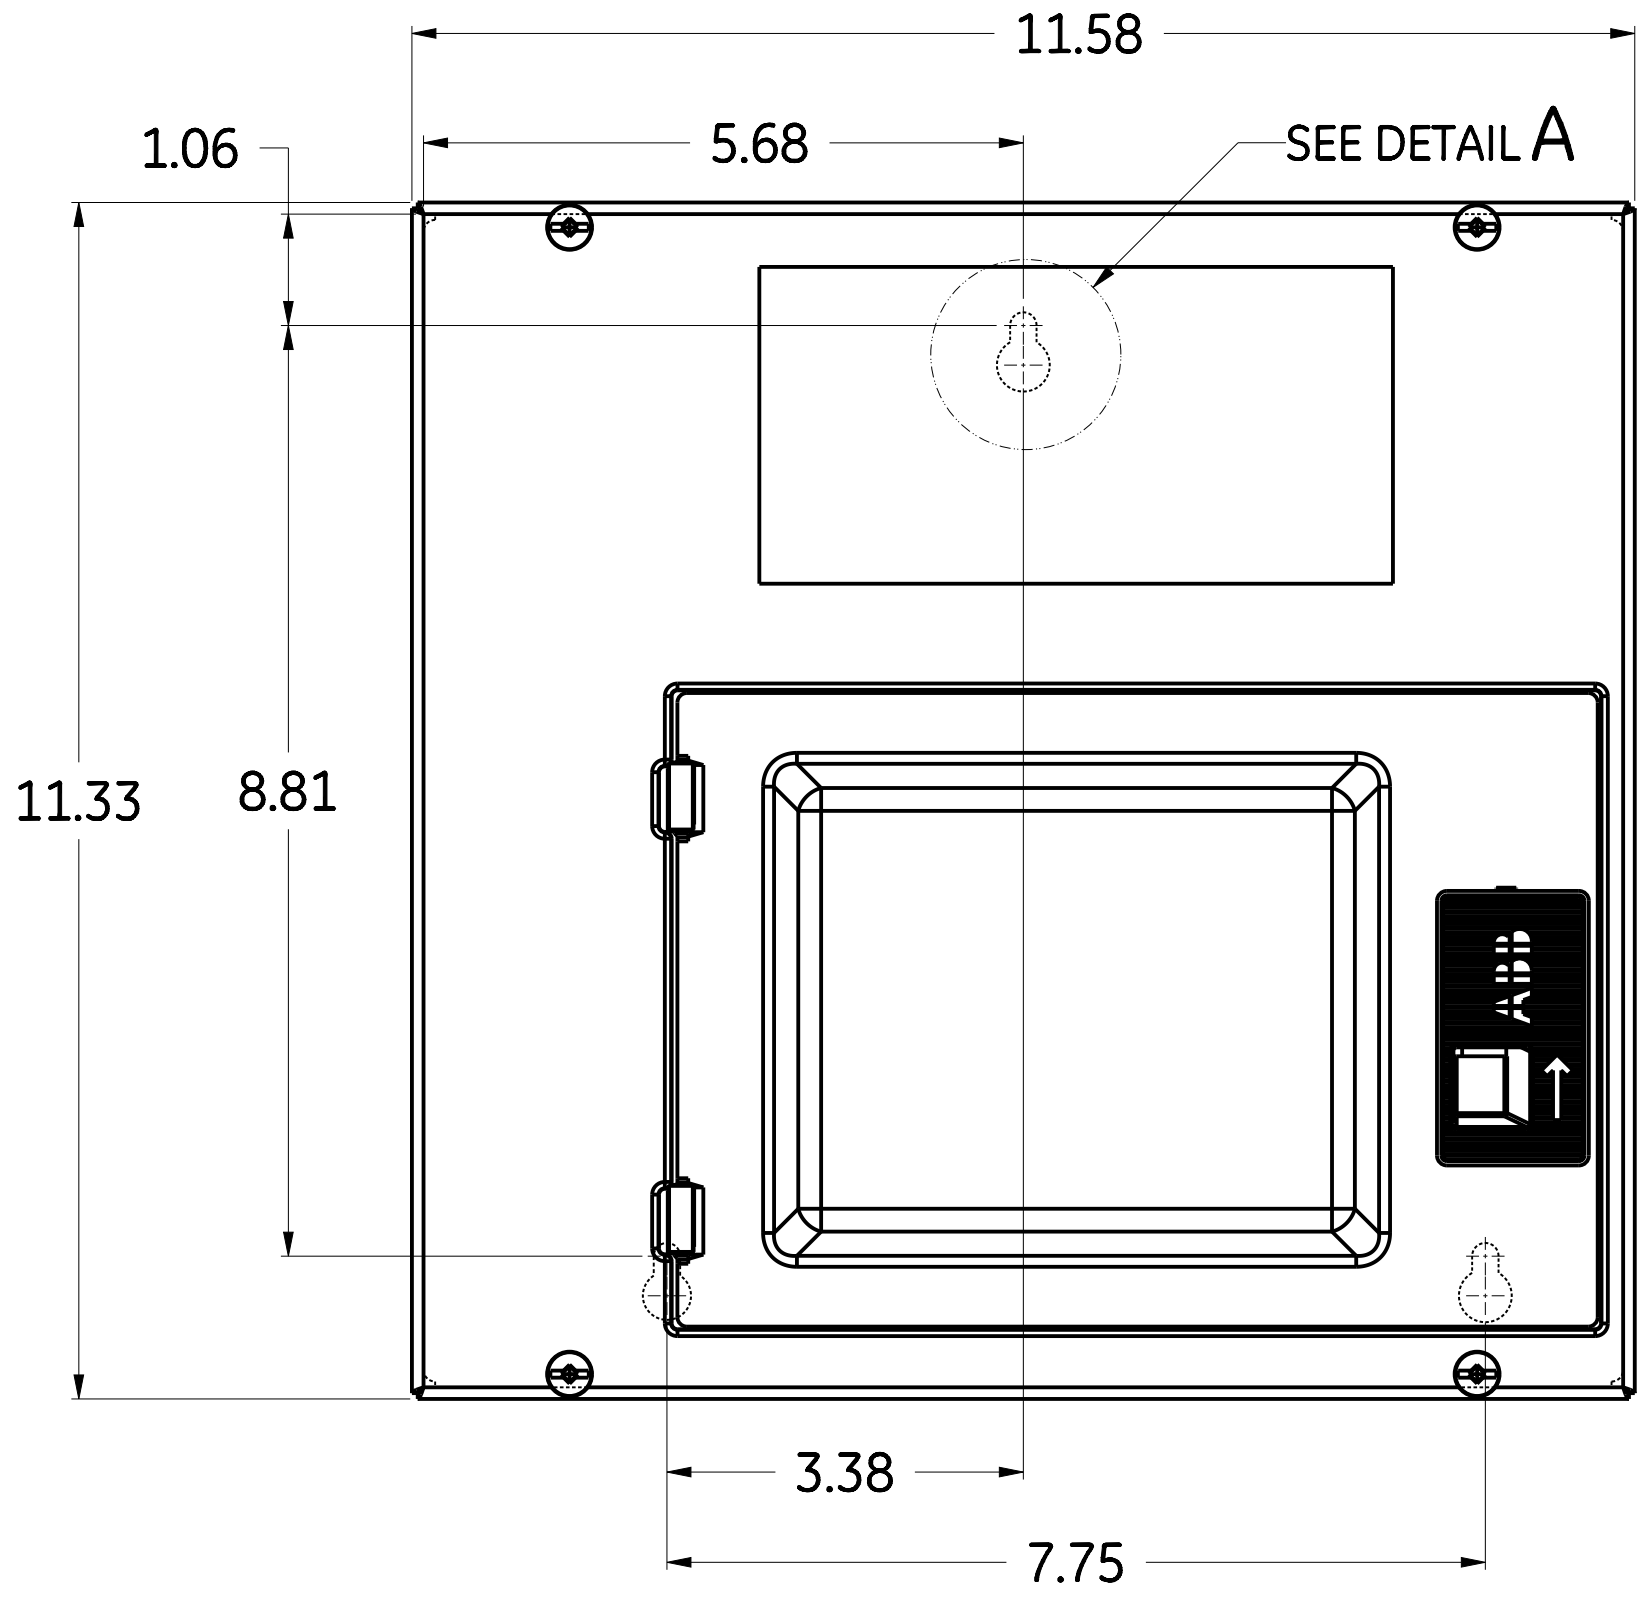

14

13

12

11

D

D

C

C

B

B

A

A

CATALOG NUMBER
TMC830SCUGEN
TMC860SCUGEN

KNOCKOUT LEGEND	
SYM	DESCRIPTION
A	9/32 KNOCKOUT
B	3/8 X 1/2 KNOCKOU
C	1/2 X 3/4 KNOCKOUT
D	1/2 X 3/4 X 1 X 1-1/4 KNOCKOUT
E	3/4 X 1 X 1-1/4 X 1-1/2 KNOCKOUT

ABB

OUTLINE, TMC 6/8 SURFACE W/DOOR

THIRD ANGLE	SHEET#	DWG NO.	DATE	REV
	1 of 1	10080845PV14	14-May-21	1

14

13

12

11