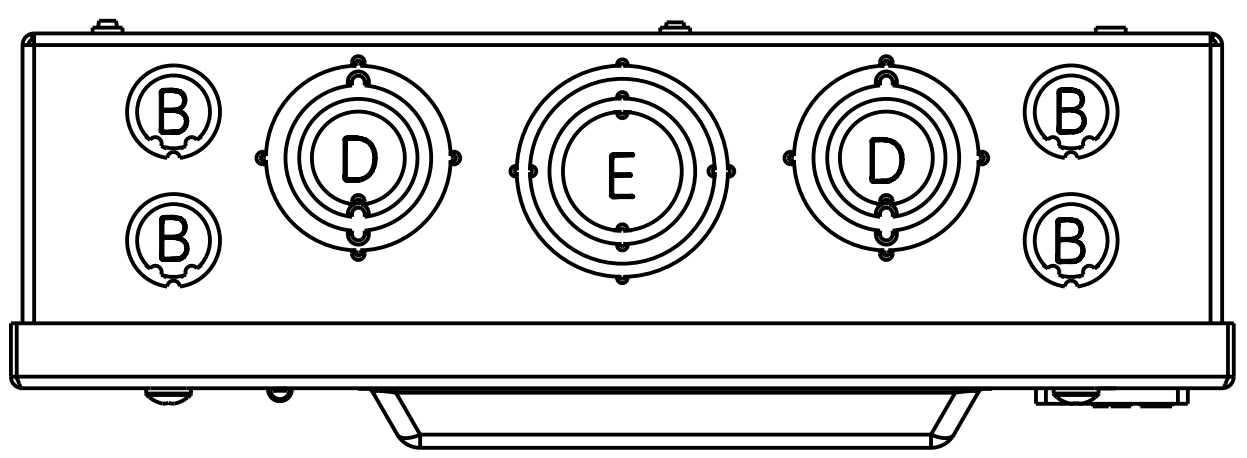

B

B

A

A

CATALOG NUMBER
TMC830SCUGEN
TMC860SCUGEN

KNOCKOUT LEGEND	
SYM	DESCRIPTION
A	9/32 KNOCKOUT
B	3/8 X 1/2 KNOCKOU
C	1/2 X 3/4 KNOCKOUT
D	1/2 X 3/4 X 1 X 1-1/4 KNOCKOUT
E	3/4 X 1 X 1-1/4 X 1-1/2 KNOCKOUT