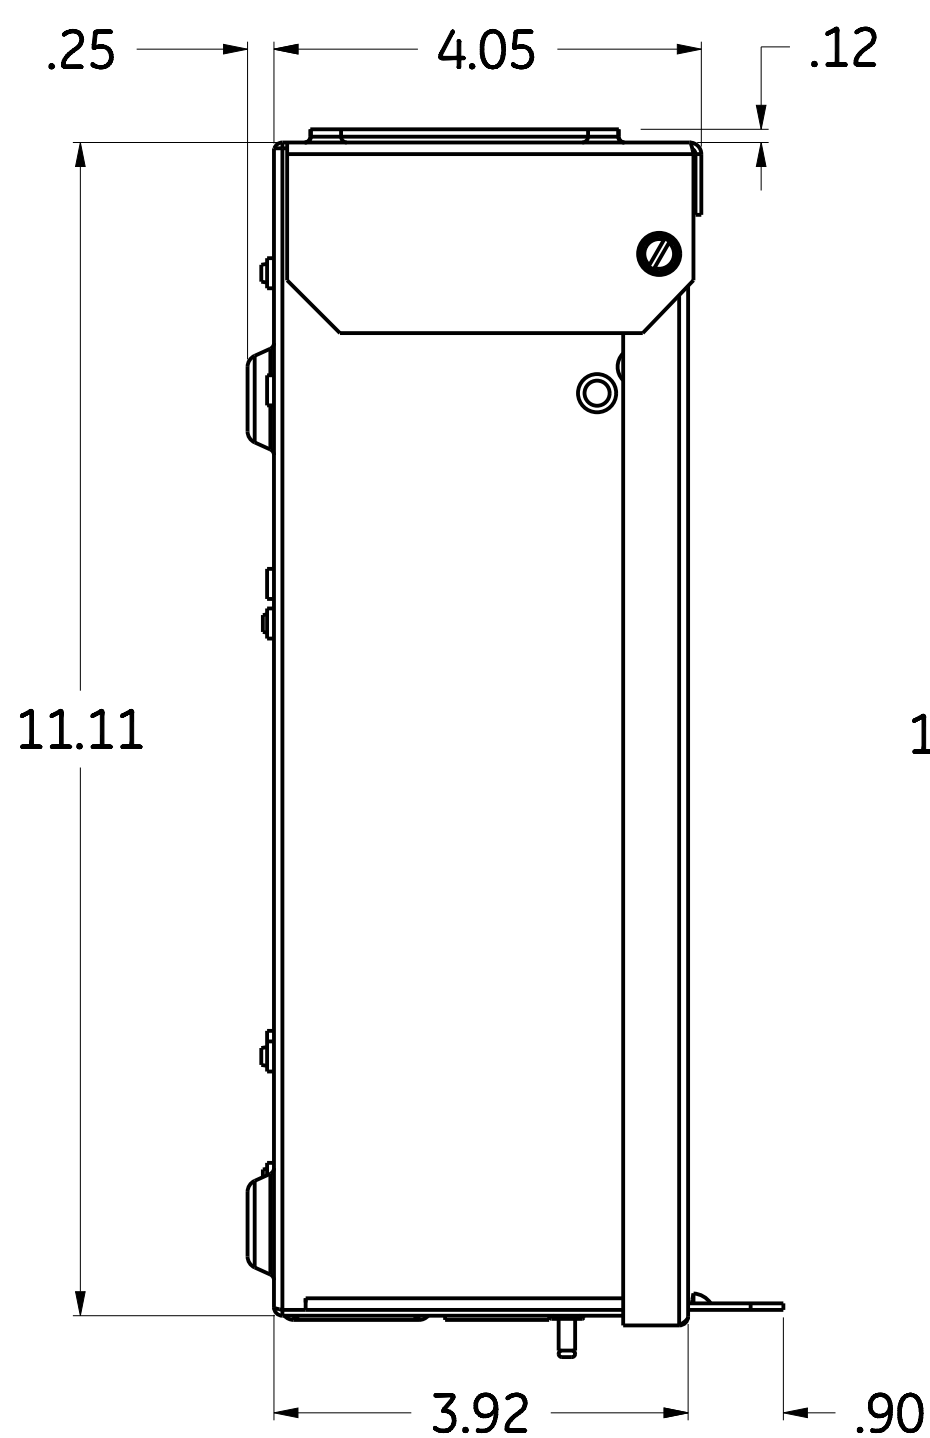

NOTE: MOUNTING PROVIDED FOR UNIVERSAL HUBS

D

D

C

C

B

B

|                |              |
|----------------|--------------|
| CATALOG NUMBER | TMC830RCUGEN |
|                | TMC860RCUGEN |

| KNOCKOUT LEGEND |                    |
|-----------------|--------------------|
| SYM             | DESCRIPTION        |
| A               | 3/8 X 1/2 KNOCKOUT |
| B               | 1/2 X 3/4 KNOCKOUT |