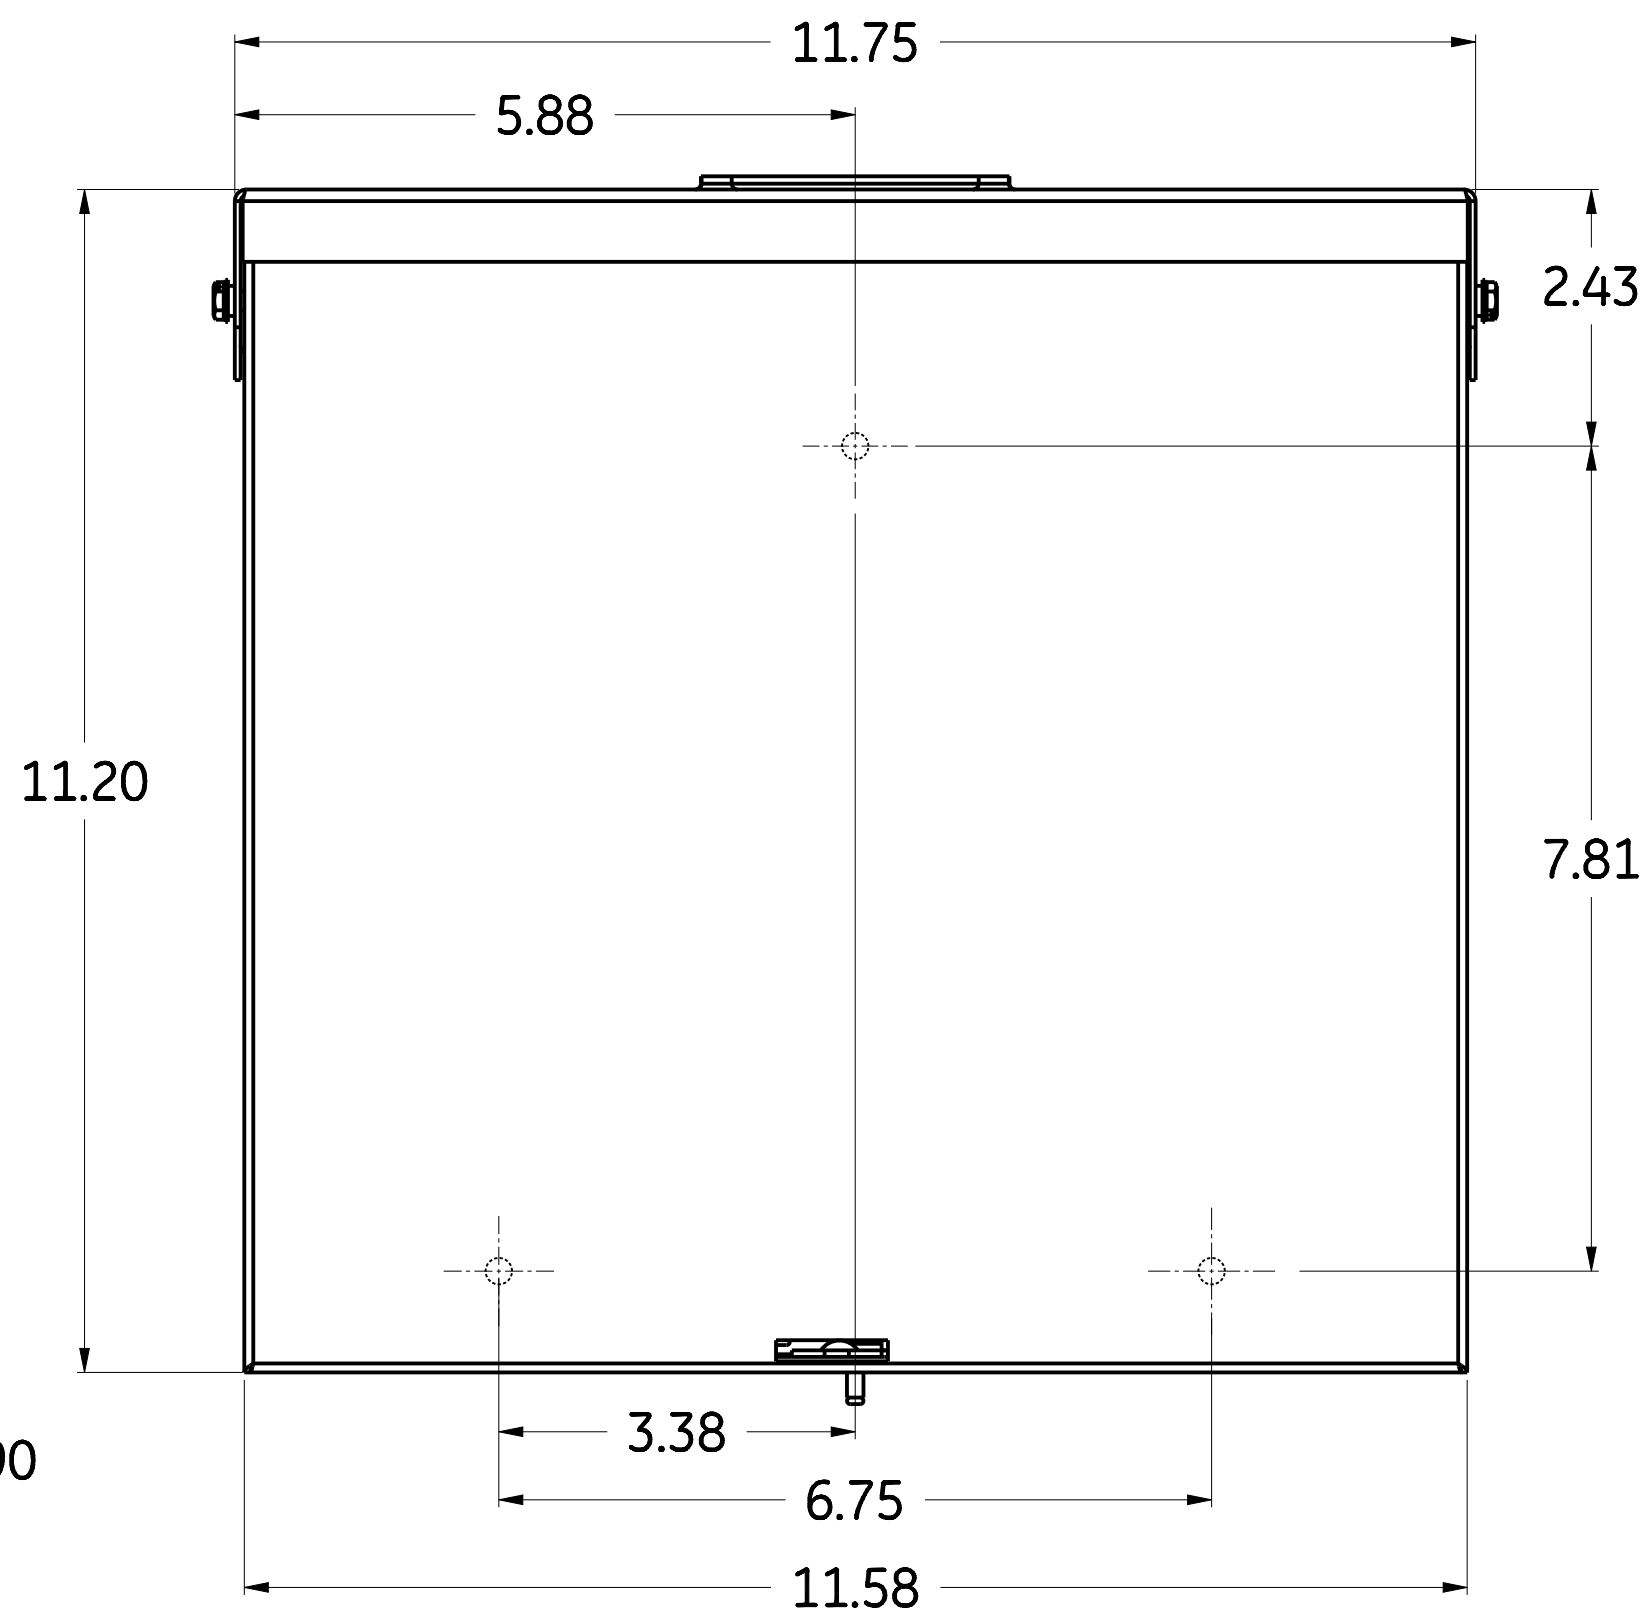

NOTE: MOUNTING PROVIDED FOR UNIVERSAL HUBS

D

D

C

C

B

B

|                |              |
|----------------|--------------|
| CATALOG NUMBER | TMC830RCUGEN |
|                | TMC860RCUGEN |

| KNOCKOUT LEGEND |                    |
|-----------------|--------------------|
| SYM             | DESCRIPTION        |
| A               | 3/8 X 1/2 KNOCKOUT |
| B               | 1/2 X 3/4 KNOCKOUT |