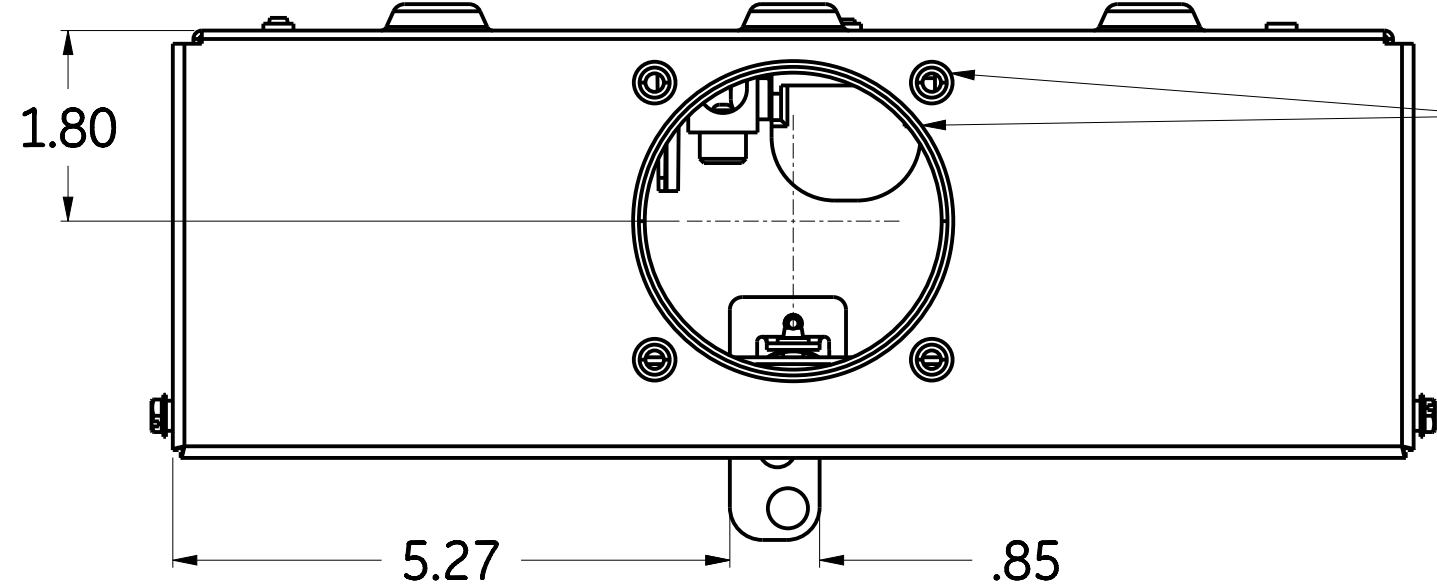

14

13

12

11

UNIVERSAL HUBS	
CONDUIT SIZE	CAT. NO
3/4	TC75
1	TC100
1 1/4	TC125
1 1/2	TC150
2	TC200
2 1/2	TC250
CLOSING CAP	TCCP

NOTE: MOUNTING PROVIDED FOR UNIVERSAL HUBS

D

D

C

C

B

B