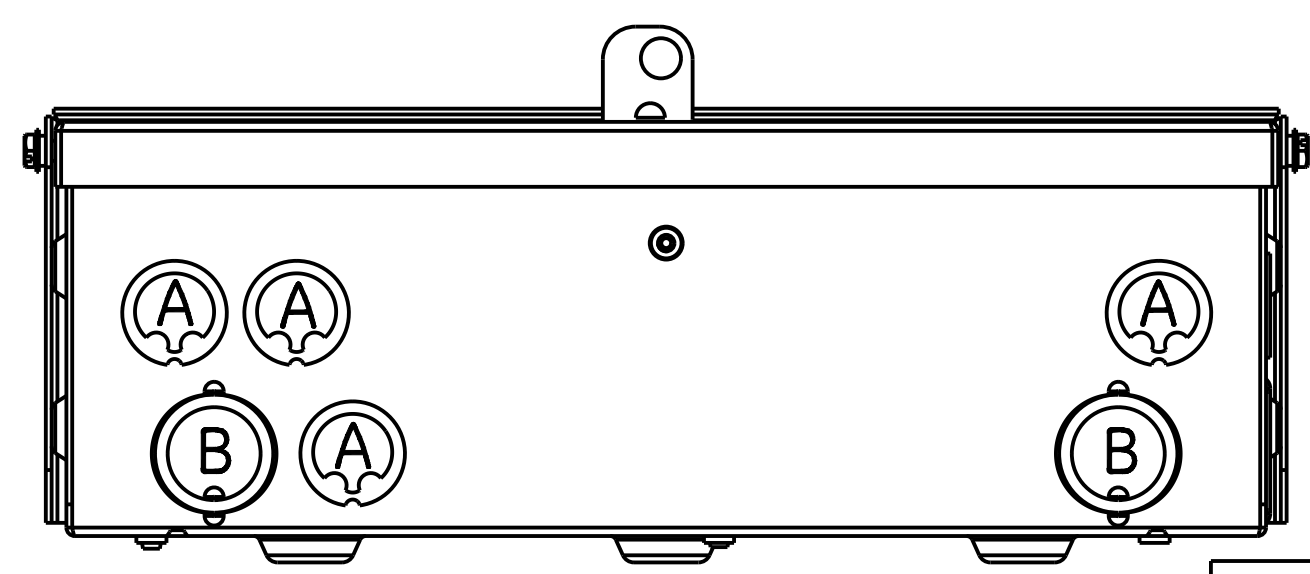

NOTE: MOUNTING PROVIDED FOR UNIVERSAL HUBS

D

D

C

C

B

B

|                |              |
|----------------|--------------|
| CATALOG NUMBER | TMC830RCUGEN |
|                | TMC860RCUGEN |

| KNOCKOUT LEGEND |                    |
|-----------------|--------------------|
| SYM             | DESCRIPTION        |
| A               | 3/8 X 1/2 KNOCKOUT |
| B               | 1/2 X 3/4 KNOCKOUT |