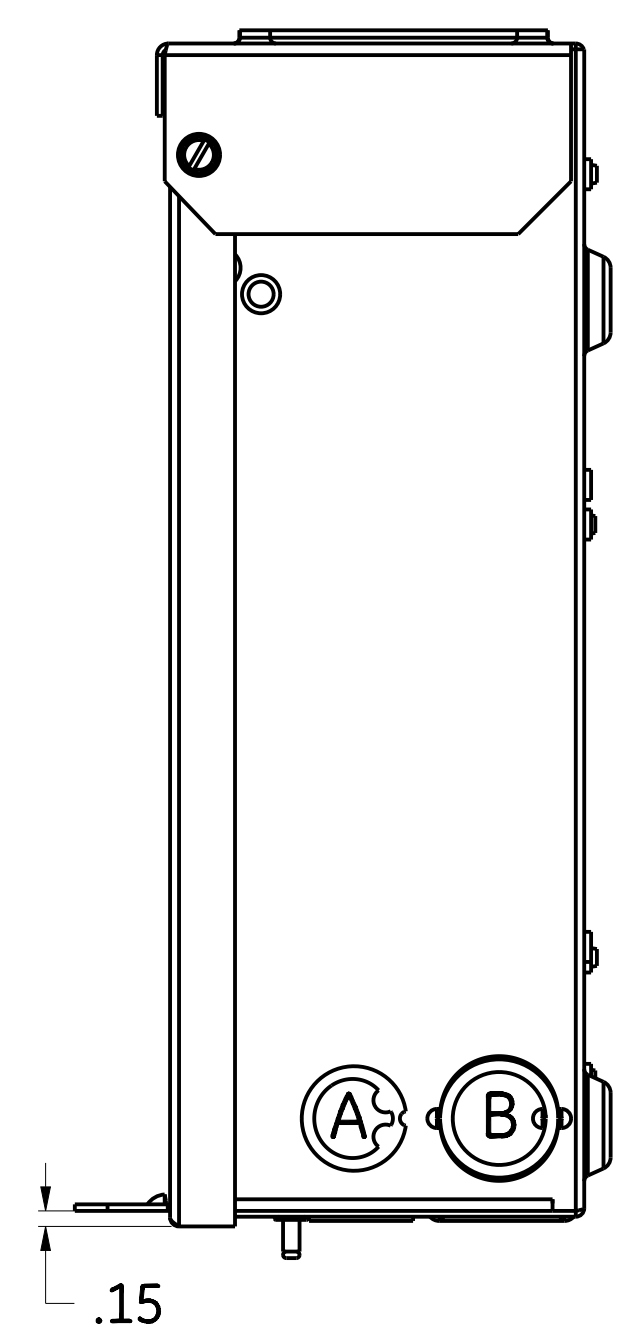

NOTE: MOUNTING PROVIDED FOR UNIVERSAL HUBS

D

D

C

C

B

B

|                |              |
|----------------|--------------|
| CATALOG NUMBER | TMC830RCUGEN |
|                | TMC860RCUGEN |

| KNOCKOUT LEGEND |                    |
|-----------------|--------------------|
| SYM             | DESCRIPTION        |
| A               | 3/8 X 1/2 KNOCKOUT |
| B               | 1/2 X 3/4 KNOCKOUT |