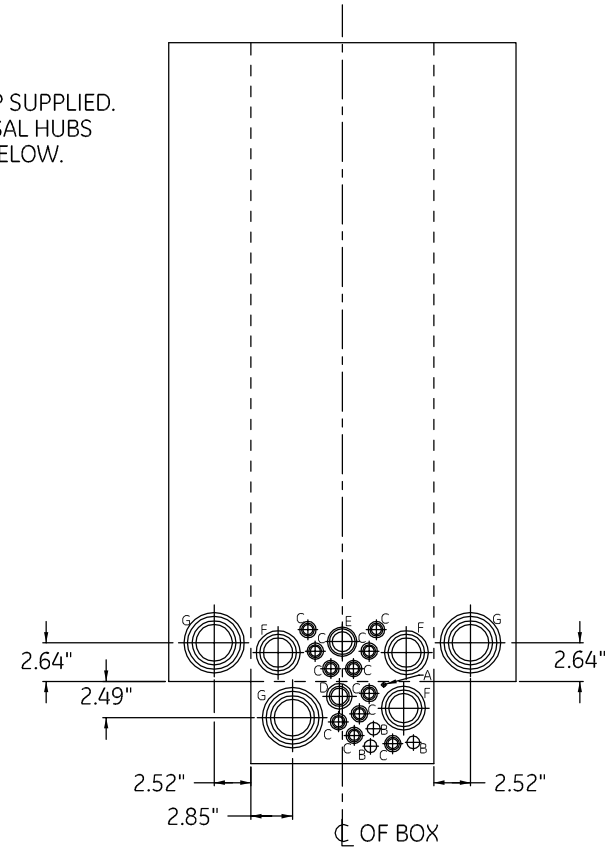

DETAIL A

SEE DETAIL A

**KNOCKOUT DIAGRAM**

NOTE: ALL KO LOCATING DIMENSIONS ARE INSIDE OF BOX.

UNIVERSAL HUB	
CONDUIT SIZE	CATALOG NO.
3/4	TC75
1	TC100
1 1/4	TC125
1 1/2	TC150
2	TC200
2 1/2	TC250
CLOSING CAP	TCCP

CAT NO.	MODEL
TLC42420R	1
TMC42420R	1

SYMBOL	SIZE	QTY.
A	9/32 KO	1
B	1/2 KO	3
C	3/8 X 1/2 X 3/4 KO	11
D	3/4 X 1 X 1 1/4 KO	1
E	1 X 1 1/4 X 1 1/2 KO	1
F	1 1/2 X 2 X 2 1/2 KO	3
G	2 X 2 1/2 X 3 X 3 1/2 KO	3

ALL DIMENSIONS HAVING +/- .125 TOLERANCE

imagination at work

OUTLINE DRAWING  
CSA OUTDOOR LOAD CENTER

DWG NO.	DATE	REV
10103091SH175	12/30/09	01