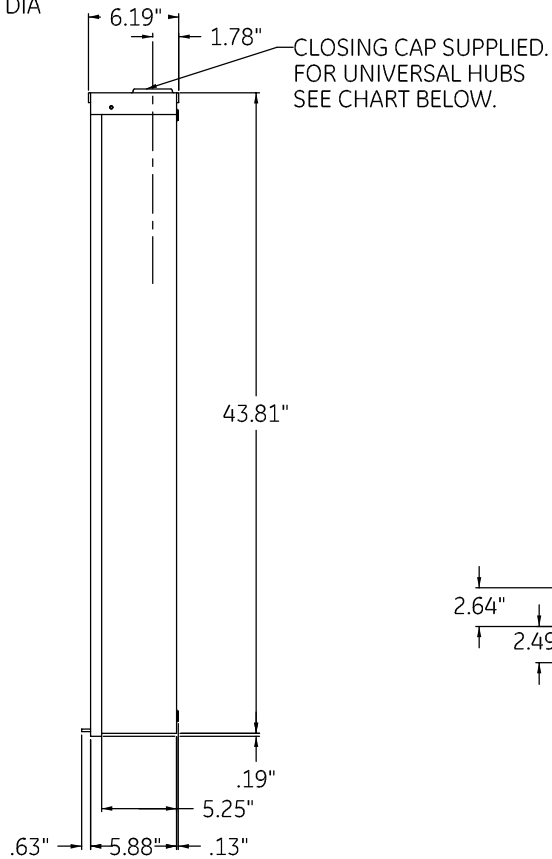

DETAIL A

SEE DETAIL A

**KNOCKOUT DIAGRAM**

NOTE: ALL KO LOCATING DIMENSIONS ARE INSIDE OF BOX.

UNIVERSAL HUB	
CONDUIT SIZE	CATALOG NO.
3/4	TC75
1	TC100
1 1/4	TC125
1 1/2	TC150
2	TC200
2 1/2	TC250
CLOSING CAP	TCCP

CAT NO.	MODEL
TLC42420R	1
TMC42420R	1

SYMBOL	SIZE	QTY.
A	9/32 KO	1
B	1/2 KO	3
C	3/8 X 1/2 X 3/4 KO	11
D	3/4 X 1 X 1 1/4 KO	1
E	1 X 1 1/4 X 1 1/2 KO	1
F	1 1/2 X 2 X 2 1/2 KO	3
G	2 X 2 1/2 X 3 X 3 1/2 KO	3

ALL DIMENSIONS HAVING +/- .125 TOLERANCE

imagination at work

OUTLINE DRAWING  
CSA OUTDOOR LOAD CENTER

DWG NO.	DATE	REV
10103091SH175	12/30/09	01