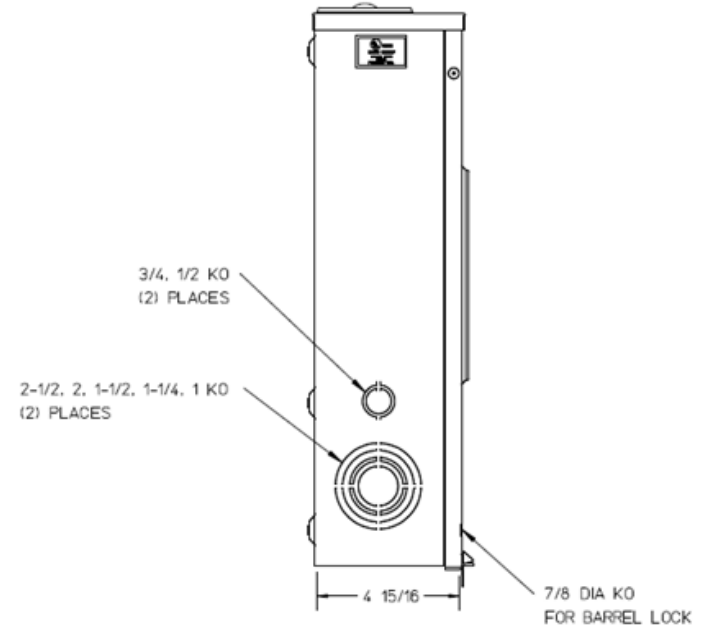

Front View

Side View

Notes

- 1) FINISH: GRAY
- 2) CABINET: .080 ALUM
- 3) 200 AMP CONTINUOUS, 600 VAC, 1 PHASE, 3 WIRE, 200 AMP BYPASS
- 4) GE LABEL ATTACHED TO THE END OF THE CARTON
- 5) TEMPORARY CARDBOARD METER OPENING COVER PROVIDED
- 6) GE LOGO STAMPED ON LOWER LEFT HAND CORNER OF THE FRONT
- 7) FOR BROOKS OR INNER-TITE STANDARD LENGTH BARREL LOCK IN CONJUNCTION WITH A BROOK LOCK GUARD #865 OR #86505 WITH A PERMANENTLY WELDED BRACKET

Bottom View

GE is a registered trademark used under license from General Electric company.

		
METER SKT 1-200A 600V 1P3W N3R ALUM 4-TERM SMALL HUBCVRP LVR BYP TPLX GRD AEP BARREL LK TOP/BOT FED		
CAT NO	DWG DATE	REV #
1011692GE	03/30/2016	01