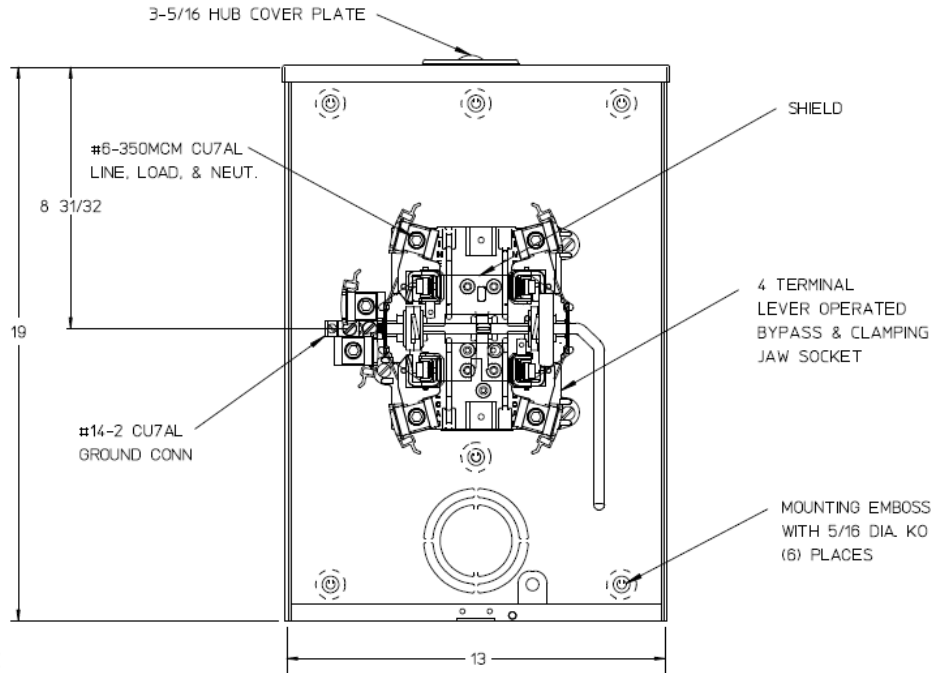

Front View

Side View

Notes

- 1) FINISH: GRAY
- 2) CABINET: .080 ALUM
- 3) 200 AMP CONTINUOUS, 600 VAC, 1 PHASE, 3 WIRE, 200 AMP BYPASS
- 4) GE LABEL ATTACHED TO THE END OF THE CARTON
- 5) TEMPORARY CARDBOARD METER OPENING COVER PROVIDED
- 6) GE LOGO STAMPED ON LOWER LEFT HAND CORNER OF THE FRONT
- 7) FOR BROOKS OR INNER-TITE STANDARD LENGTH BARREL LOCK IN CONJUNCTION WITH A BROOK LOCK GUARD #865 OR #86505 WITH A PERMANENTLY WELDED BRACKET

Bottom View

GE is a registered trademark used under license from General Electric company.

		
METER SKT 1-200A 600V 1P3W N3R ALUM 4-TERM SMALL HUBCVRP LVR BYP TPLX GRD AEP BARREL LK TOP/BOT FED		
CAT NO	DWG DATE	REV #
1011692GE	03/30/2016	01