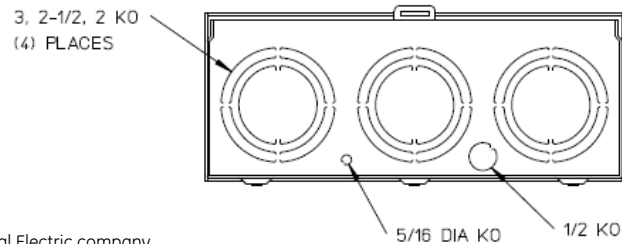

Front View

Side View

Notes

- 1) FINISH: GRAY
- 2) CABINET: .080 ALUM
- 3) 200 AMP CONTINUOUS, 600 VAC, 1 PHASE, 3 WIRE, 200 AMP BYPASS
- 4) GE LABEL ATTACHED TO THE END OF THE CARTON
- 5) TEMPORARY CARDBOARD METER OPENING COVER PROVIDED
- 6) GE LOGO STAMPED ON LOWER LEFT HAND CORNER OF THE FRONT
- 7) FOR BROOKS OR INNER-TITE STANDARD LENGTH BARREL LOCK IN CONJUNCTION WITH A BROOK LOCK GUARD #865 OR #86505 WITH A PERMANENTLY WELDED BRACKET

Bottom View

GE is a registered trademark used under license from General Electric company.

		
METER SKT 1-200A 600V 1P3W N3R ALUM 4-TERM SMALL HUBCVRP LVR BYP TPLX GRD AEP BARREL LK TOP/BOT FED		
CAT NO	DWG DATE	REV #
1011692GE	03/30/2016	01