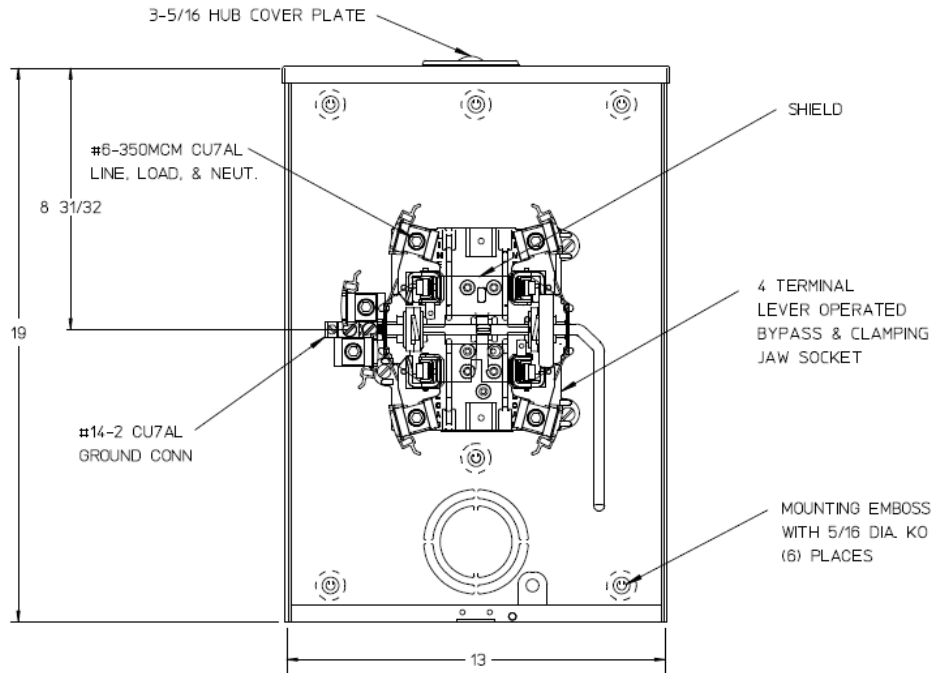

### Front View

### Side View

### Notes

- 1) FINISH: GRAY
- 2) CABINET: .080 ALUM.
- 3) 200 AMP CONTINUOUS  
600 VAC, 1 PHASE, 3 WIRE  
200 AMP BYPASS
- 4) MIDWEST LABEL ATTACHED TO THE END OF THE CARTON
- 5) TEMPORARY CARDBOARD METER OPENING COVER PROVIDED
- 6) MIDWEST LOGO STAMPED IN THE LOWER LEFT-HAND CORNER OF THE FRONT
- 7) FOR BROOKS OR INNER-TITE STANDARD LENGTH BARREL LOCK IN CONJUNCTION WITH A BROOKS LOCK GUARD #865 OR #86505, WITH A PERMANENTLY WELDED BRACKET.