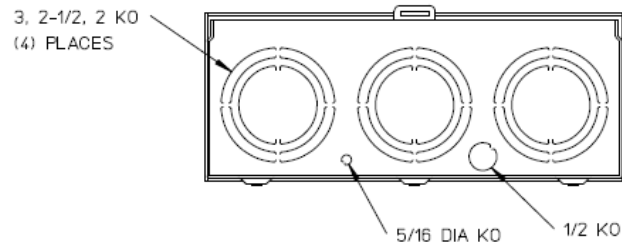

Bottom View

METER SKT 1-200A 600V 1P3W N3R ALUM 4-TERM SMALL HUBCVRP LVR BYP TPLX GRD AEP BARREL LK TOP/BOT FED		
CAT NO	DWG DATE	REV #
1011692MEP	03/30/2016	01