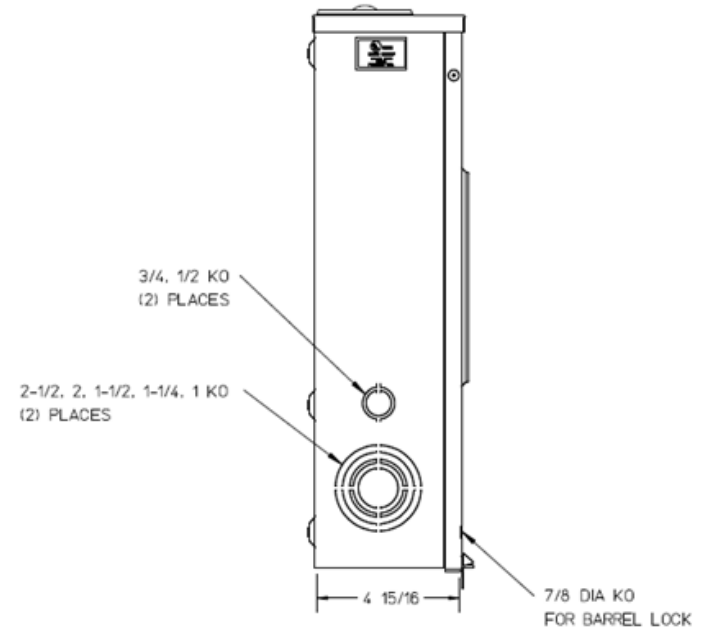

### Front View

### Side View

### Notes

- 1) FINISH: GRAY
- 2) CABINET: .080 ALUM.
- 3) 200 AMP CONTINUOUS  
600 VAC, 1 PHASE, 3 WIRE  
200 AMP BYPASS
- 4) MIDWEST LABEL ATTACHED TO THE END OF THE CARTON
- 5) TEMPORARY CARDBOARD METER OPENING COVER PROVIDED
- 6) MIDWEST LOGO STAMPED IN THE LOWER LEFT-HAND CORNER OF THE FRONT
- 7) FOR BROOKS OR INNER-TITE STANDARD LENGTH BARREL LOCK IN CONJUNCTION WITH A BROOKS LOCK GUARD #865 OR #86505, WITH A PERMANENTLY WELDED BRACKET.