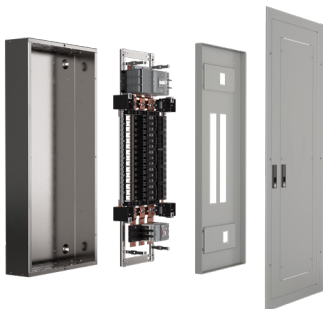

SMART BUILDINGS

ReliaGear™ Lighting Panelboards

Made the right selection

ReliaGear™ RQ, RL, RE, and RS lighting panelboards are made to order to serve from small to complex projects with specific technical requirements. For projects with urgent or short turnaround, ReliaGear™ Pro-Stock™ lighting panelboards are the faster solution.

ReliaGear™ RQ, RL, RE, and RS Lighting Panelboard

Complex projects
Commercial and high-rise buildings, data centers, health care facilities, F&B, and more

Customized to your application

Factory assembled
Ready to install

+10K configurations
Meet very specific application requirements

Competitive lead time
Made to order

Most economic
Option for your long-term projects

ReliaGear™ Pro-Stock™ Lighting Panelboard

Projects with short turnaround
Emergency situations, property damage, strip malls, subways, small business or buildings

Standard parts
7 steps to complete your selection

Unassembled
Assemble and install on site in about 30 minutes

+1K configurations
XTreme flexibility to meet your application requirements

No lead time
Available immediately on your distributors' shelves

XTra value
A smart investment when operational downtime can't be afforded