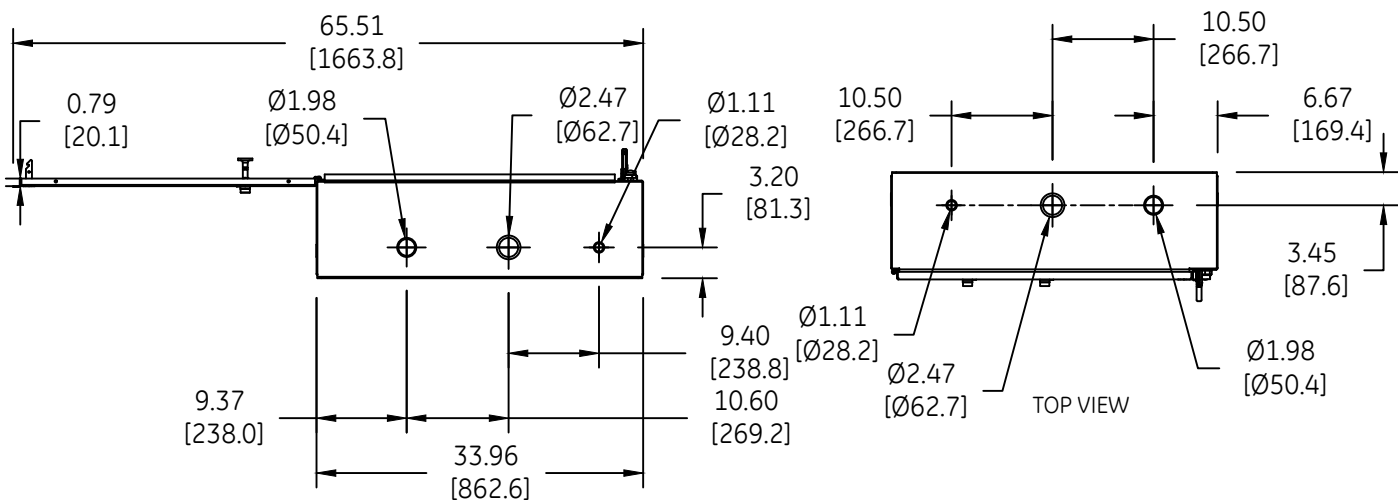

DUAL DIMENSIONS INCHES (ESTIMATING ONLY)
[MILLIMETERS]

DOOR OPEN AT 90°

DOOR OPEN AT 180° (BOTTOM VIEW)

OUTLINE
TYPE 1 ENCLOSED

THIRD ANGLE	SHEET#	DWG NO.	DATE	REV
	1 of 1	270A7147	03/21	05