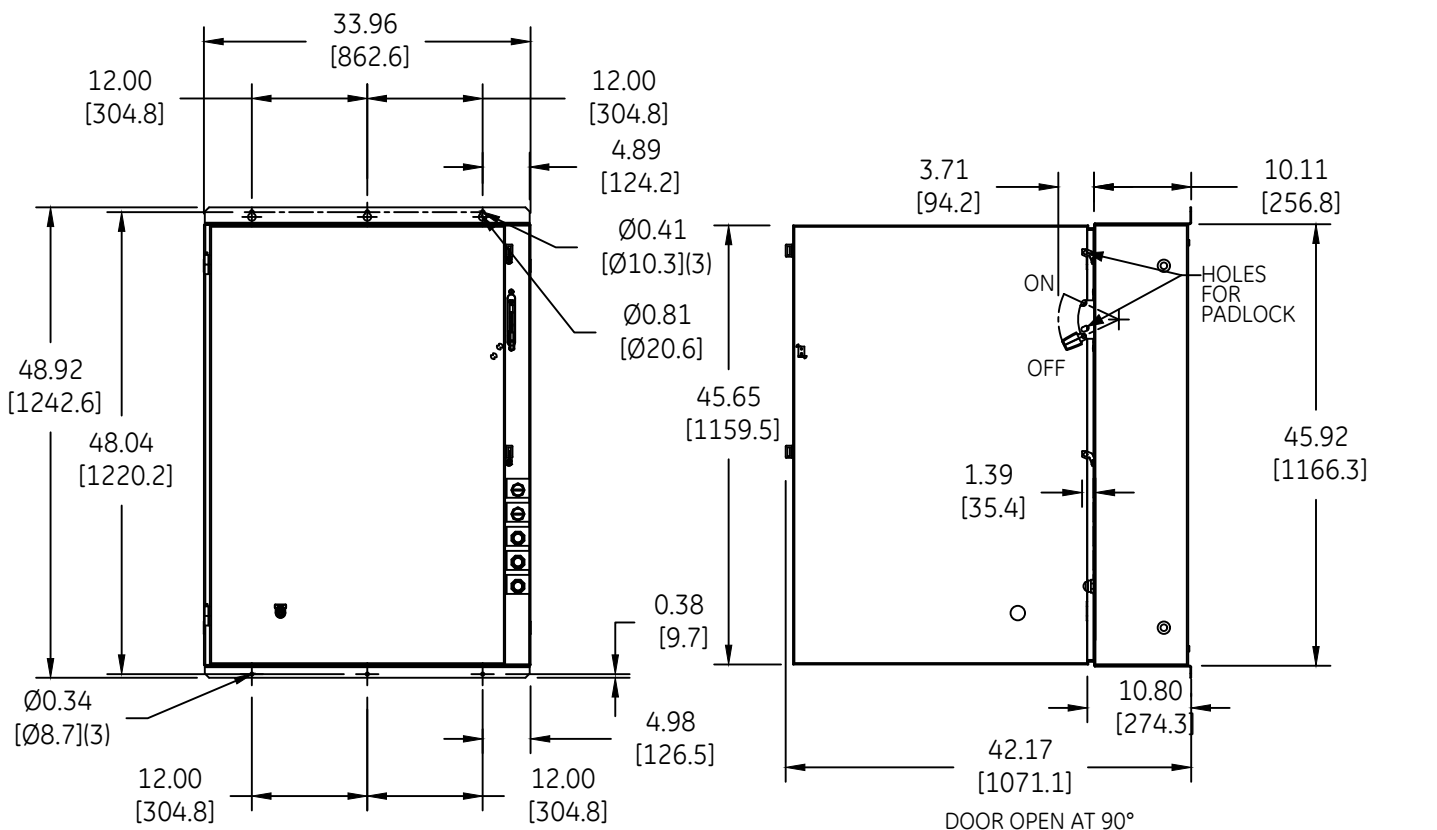

DUAL DIMENSIONS INCHES (ESTIMATING ONLY)
[MILLIMETERS]

DOOR OPEN AT 90°

DOOR OPEN AT 180° (BOTTOM VIEW)

OUTLINE
TYPE 1 ENCLOSED

THIRD ANGLE	SHEET#	DWG NO.	DATE	REV
	1 of 1	270A7147	03/21	05