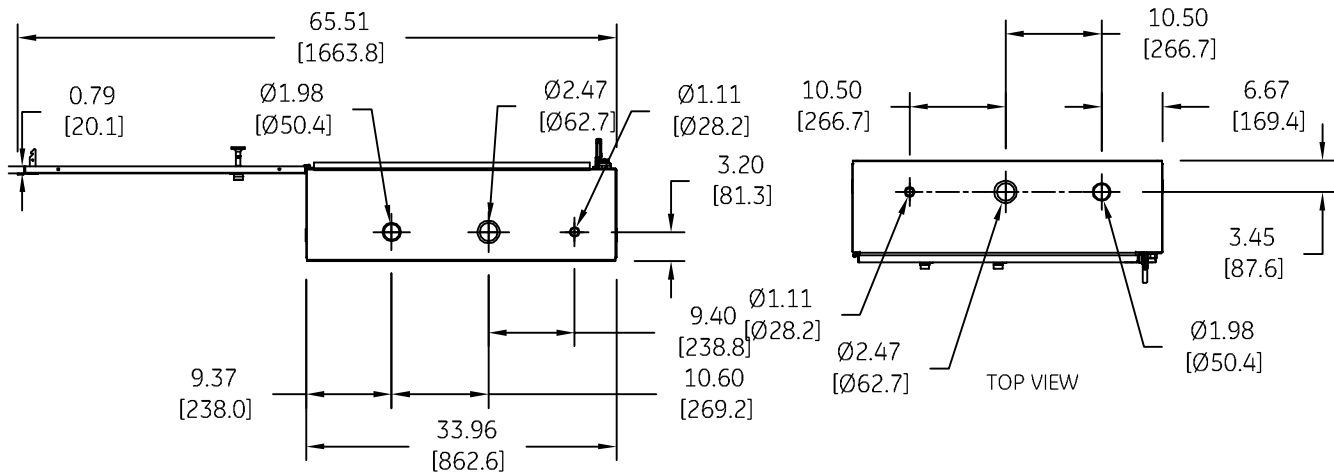

DUAL DIMENSIONS INCHES (ESTIMATING ONLY)
[MILLIMETERS]

DOOR OPEN AT 90°

DOOR OPEN AT 180° (BOTTOM VIEW)

 imagination at work

OUTLINE
TYPE 1 ENCLOSED

DWG NO.	DATE	REV
270A7147	12/19/2009	3

AN #	THIRD ANGLE PROJECTION	SHEET #
BL-0313		1 OF 1