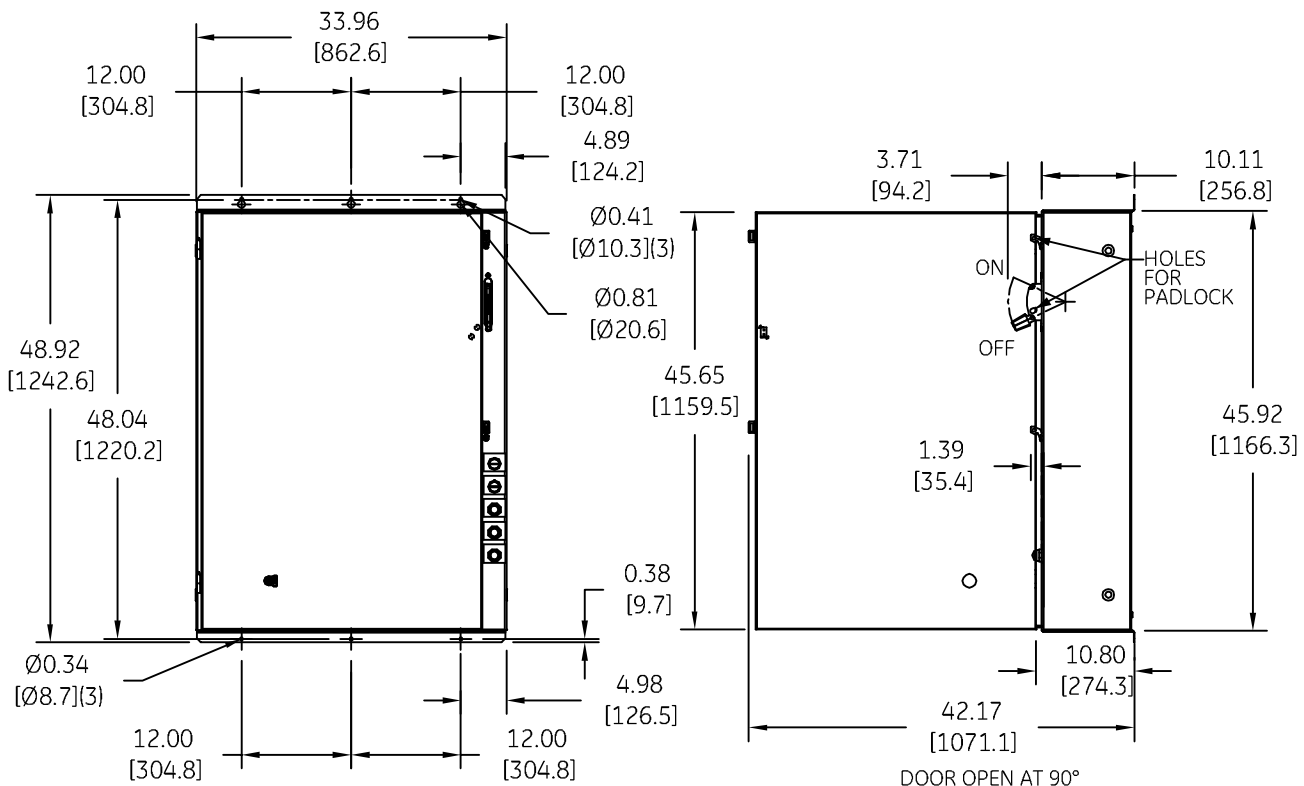

DUAL DIMENSIONS INCHES (ESTIMATING ONLY)
[MILLIMETERS]

DOOR OPEN AT 90°

DOOR OPEN AT 180° (BOTTOM VIEW)

 imagination at work

OUTLINE
TYPE 1 ENCLOSED

DWG NO.	DATE	REV
270A7147	12/19/2009	3

AN #	THIRD ANGLE PROJECTION	SHEET #
BL-0313		1 OF 1