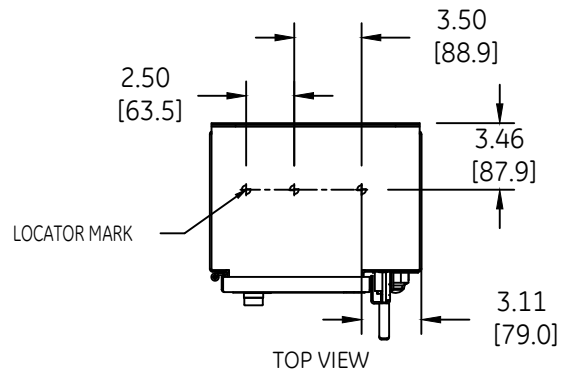

DUAL DIMENSIONS INCHES (ESTIMATING ONLY)
[MILLIMETERS]

DOOR OPEN AT 90°

(BOTTOM VIEW)
DOOR OPEN AT 180°

TOP VIEW

OUTLINE
TYPE 12/3R ENCLOSED

THIRD ANGLE	SHEET#	DWG NO.	DATE	REV
	1 of 1	270A7148	03/21	05