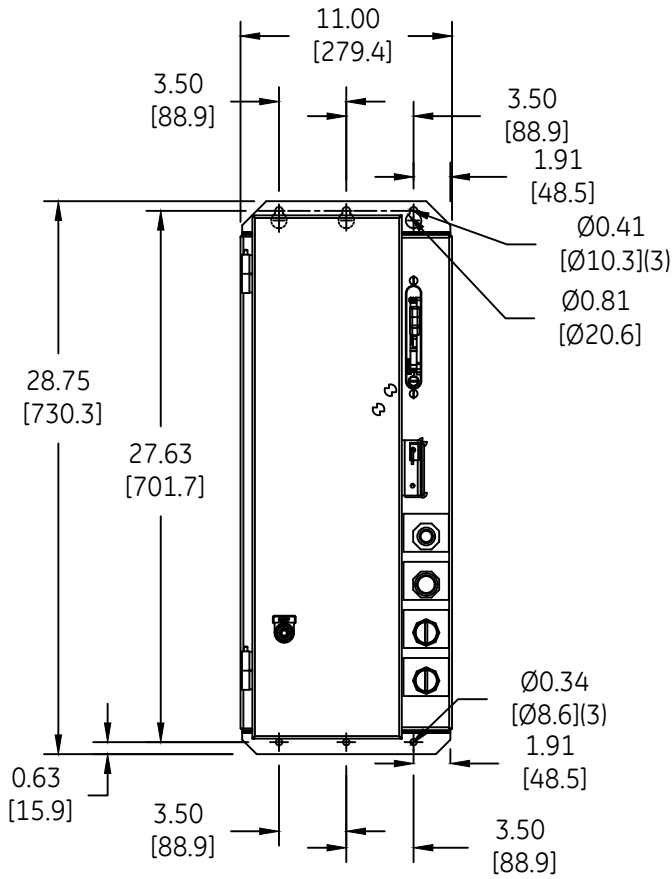

DUAL DIMENSIONS INCHES (ESTIMATING ONLY)
[MILLIMETERS]

DOOR OPEN AT 90°

(BOTTOM VIEW)
DOOR OPEN AT 180°

TOP VIEW

OUTLINE
TYPE 12/3R ENCLOSED

THIRD ANGLE	SHEET#	DWG NO.	DATE	REV
	1 of 1	270A7148	03/21	05