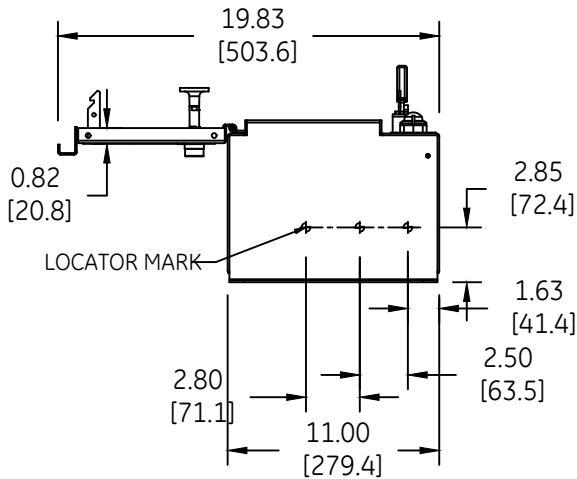

DUAL DIMENSIONS INCHES (ESTIMATING ONLY)
[MILLIMETERS]

DOOR OPEN AT 90°

(BOTTOM VIEW)
DOOR OPEN AT 180°

TOP VIEW

OUTLINE
TYPE 12/3R ENCLOSED

THIRD ANGLE	SHEET#	DWG NO.	DATE	REV
	1 of 1	270A7148	03/21	05