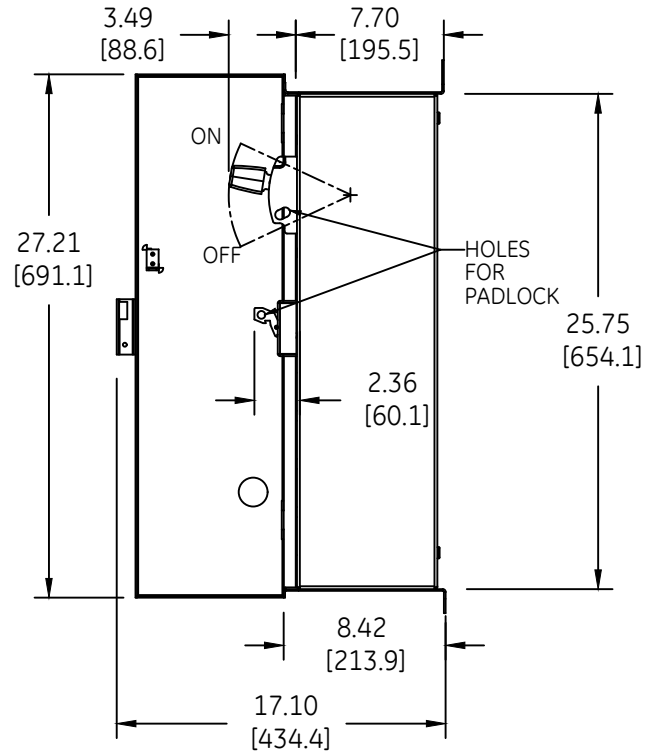

DUAL DIMENSIONS INCHES (ESTIMATING ONLY)
[MILLIMETERS]

DOOR OPEN AT 90°

(BOTTOM VIEW)
DOOR OPEN AT 180°

TOP VIEW

OUTLINE
TYPE 12/3R ENCLOSED

THIRD ANGLE	SHEET#	DWG NO.	DATE	REV
	1 of 1	270A7148	03/21	05