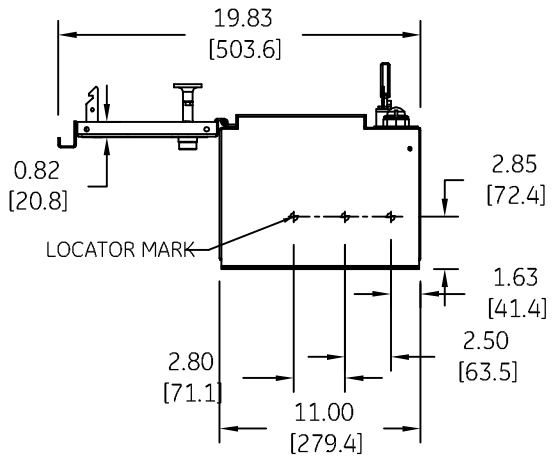

DUAL DIMENSIONS INCHES (ESTIMATING ONLY)  
[MILLIMETERS]

DOOR OPEN AT 90°

(BOTTOM VIEW)  
DOOR OPEN AT 180°

TOP VIEW

imagination at work

OUTLINE  
TYPE 12/3R ENCLOSED

AN #	THIRD ANGLE PROJECTION	SHEET #
BL-0313		1 OF 1

DWG NO.	DATE	REV
270A7148	12/19/2009	3