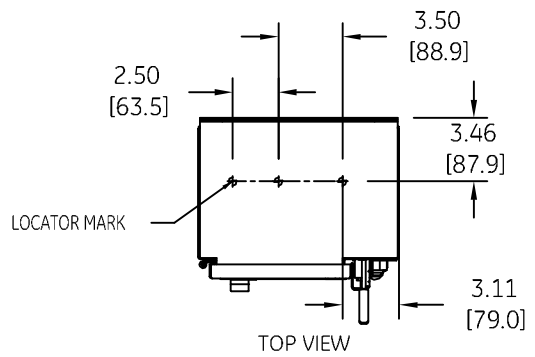

DUAL DIMENSIONS INCHES (ESTIMATING ONLY)  
[MILLIMETERS]

DOOR OPEN AT 90°

(BOTTOM VIEW)  
DOOR OPEN AT 180°

TOP VIEW

imagination at work

OUTLINE  
TYPE 12/3R ENCLOSED

AN #	THIRD ANGLE PROJECTION	SHEET #
BL-0313		1 OF 1

DWG NO.	DATE	REV
270A7148	12/19/2009	3