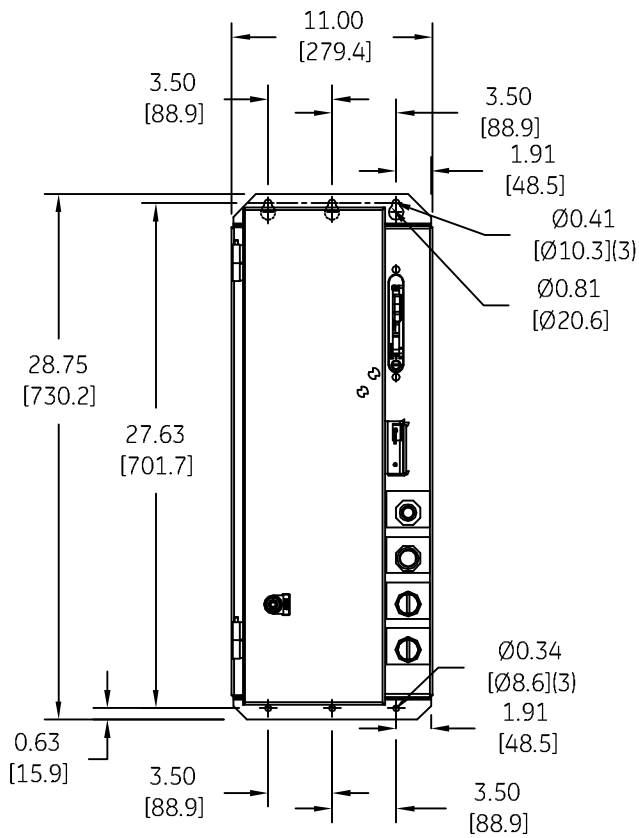

DUAL DIMENSIONS INCHES (ESTIMATING ONLY)  
[MILLIMETERS]

DOOR OPEN AT 90°

(BOTTOM VIEW)  
DOOR OPEN AT 180°

TOP VIEW

imagination at work

OUTLINE  
TYPE 12/3R ENCLOSED

AN #	THIRD ANGLE PROJECTION	SHEET #
BL-0313		1 OF 1

DWG NO.	DATE	REV
270A7148	12/19/2009	3