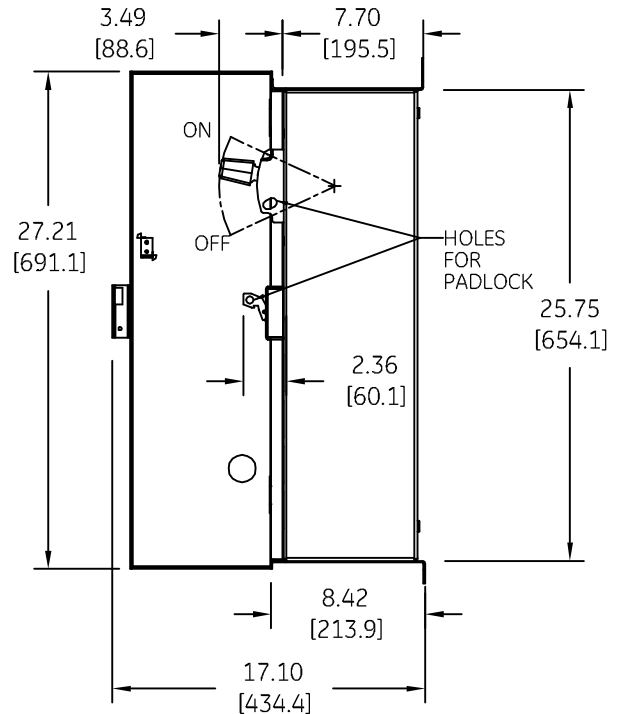

DUAL DIMENSIONS INCHES (ESTIMATING ONLY)  
[MILLIMETERS]

DOOR OPEN AT 90°

(BOTTOM VIEW)  
DOOR OPEN AT 180°

TOP VIEW

imagination at work

OUTLINE  
TYPE 12/3R ENCLOSED

AN #	THIRD ANGLE PROJECTION	SHEET #
BL-0313		1 OF 1

DWG NO.	DATE	REV
270A7148	12/19/2009	3