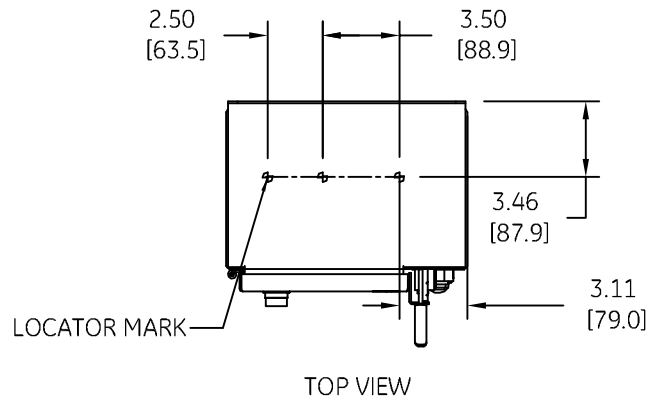

DUAL DIMENSIONS INCHES (ESTIMATING ONLY)
[MILLIMETERS]

DOOR OPEN AT 90°

(BOTTOM VIEW)
DOOR OPEN AT 180°

TOP VIEW

 imagination at work			
OUTLINE TYPE 4/4X ENCLOSED			
DWG NO.	DATE	REV	
270A7152	12/19/2009	4	

AN #	THIRD ANGLE PROJECTION	SHEET #
BL-0313		1 OF 1