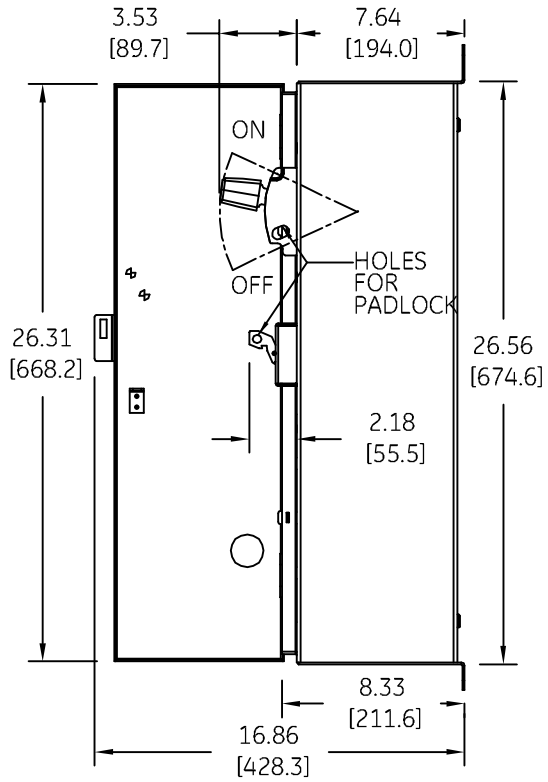

DUAL DIMENSIONS INCHES (ESTIMATING ONLY)
[MILLIMETERS]

DOOR OPEN AT 90°

(BOTTOM VIEW)
DOOR OPEN AT 180°

TOP VIEW

 imagination at work			
OUTLINE TYPE 4/4X ENCLOSED			
DWG NO.	DATE	REV	
270A7152	12/19/2009	4	

AN #	THIRD ANGLE PROJECTION	SHEET #
BL-0313		1 OF 1