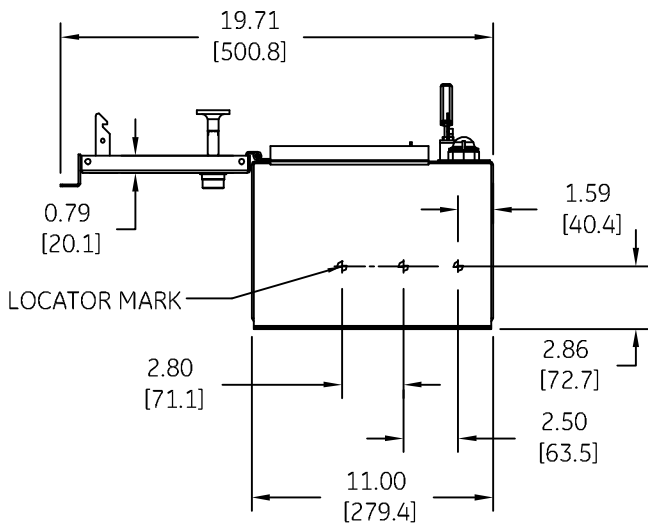

DUAL DIMENSIONS INCHES (ESTIMATING ONLY)
[MILLIMETERS]

DOOR OPEN AT 90°

(BOTTOM VIEW)
DOOR OPEN AT 180°

TOP VIEW

 imagination at work			
OUTLINE TYPE 4/4X ENCLOSED			
DWG NO.	DATE	REV	
270A7152	12/19/2009	4	

AN #	THIRD ANGLE PROJECTION	SHEET #
BL-0313		1 OF 1