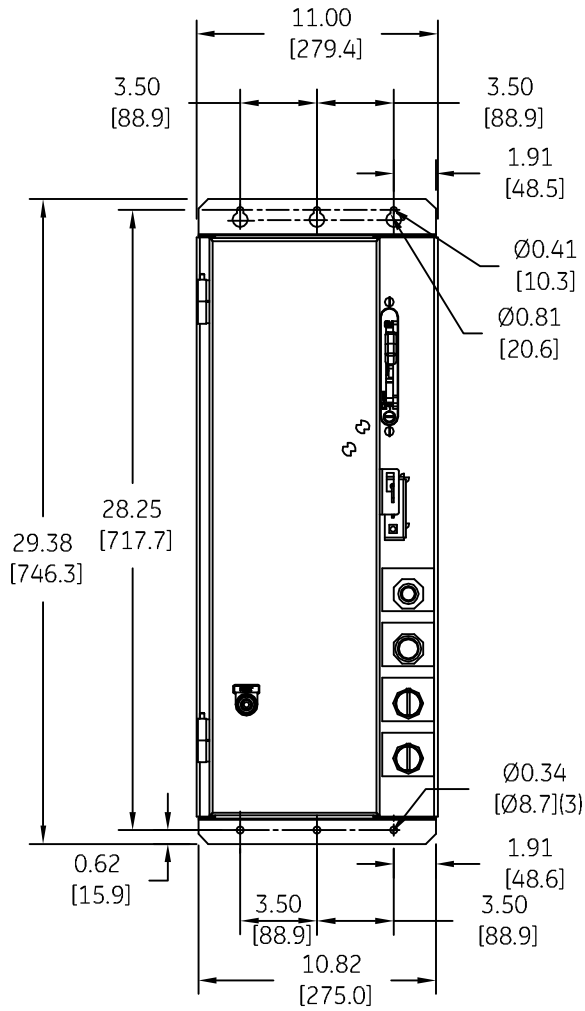

DUAL DIMENSIONS INCHES (ESTIMATING ONLY)
[MILLIMETERS]

DOOR OPEN AT 90°

(BOTTOM VIEW)
DOOR OPEN AT 180°

TOP VIEW

 imagination at work			
OUTLINE TYPE 4/4X ENCLOSED			
DWG NO.	DATE	REV	
270A7152	12/19/2009	4	

AN #	THIRD ANGLE PROJECTION	SHEET #
BL-0313		1 OF 1