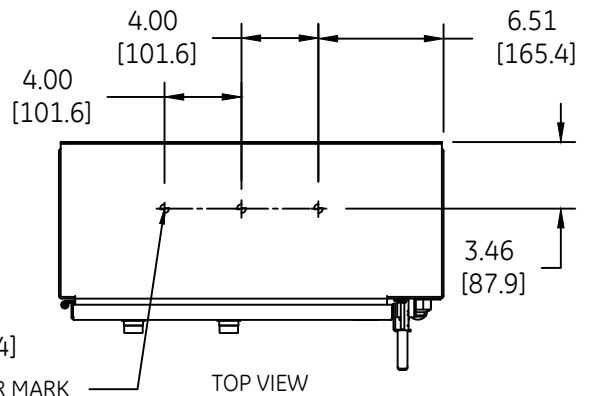

DUAL DIMENSIONS INCHES (ESTIMATING ONLY)
[MILLIMETERS]

DOOR OPEN AT 90°

(BOTTOM VIEW)
DOOR OPEN AT 180°

ABB

OUTLINE
TYPE 4/4X ENCLOSED

THIRD ANGLE	SHEET#	DWG NO.	DATE	REV
	1 of 1	270A7153	03/21	07