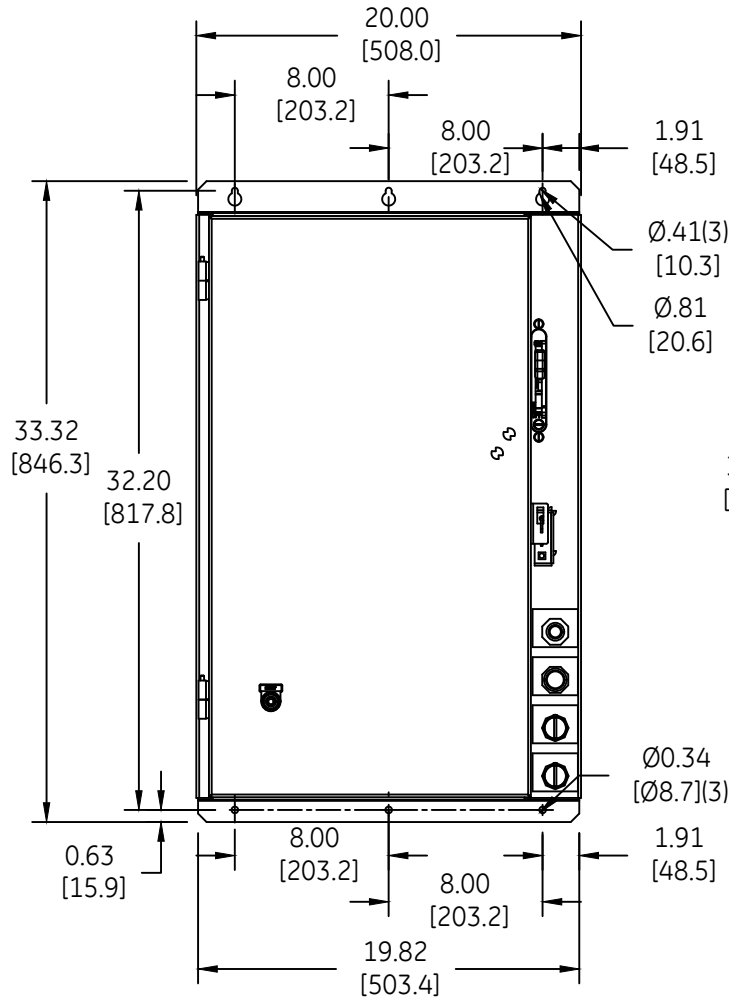

DUAL DIMENSIONS INCHES (ESTIMATING ONLY)
[MILLIMETERS]

DOOR OPEN AT 90°

(BOTTOM VIEW)
DOOR OPEN AT 180°

ABB

OUTLINE
TYPE 4/4X ENCLOSED

THIRD ANGLE	SHEET#	DWG NO.	DATE	REV
	1 of 1	270A7153	03/21	07