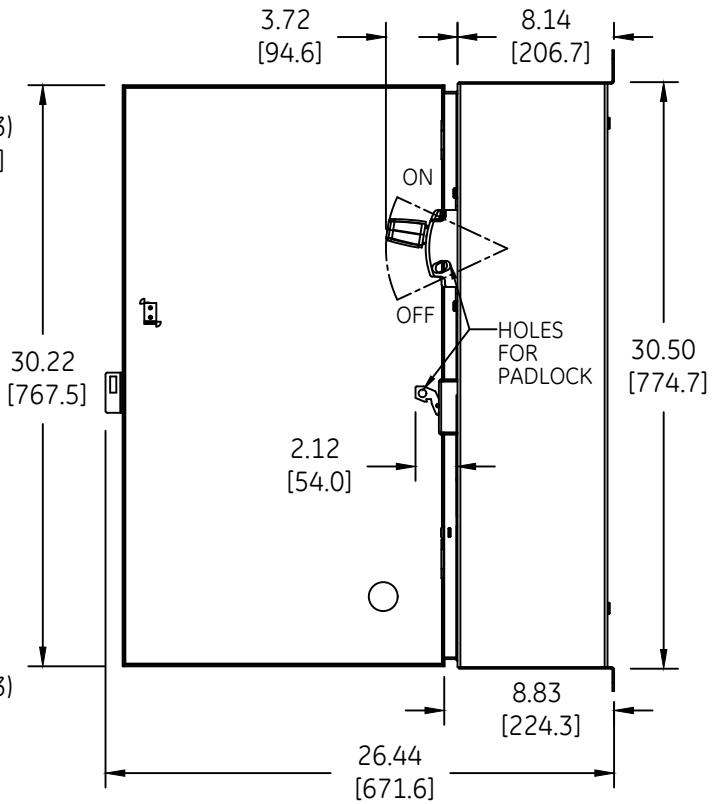

DUAL DIMENSIONS INCHES (ESTIMATING ONLY)
[MILLIMETERS]

DOOR OPEN AT 90°

(BOTTOM VIEW)
DOOR OPEN AT 180°

ABB

OUTLINE
TYPE 4/4X ENCLOSED

THIRD ANGLE	SHEET#	DWG NO.	DATE	REV
	1 of 1	270A7153	03/21	07