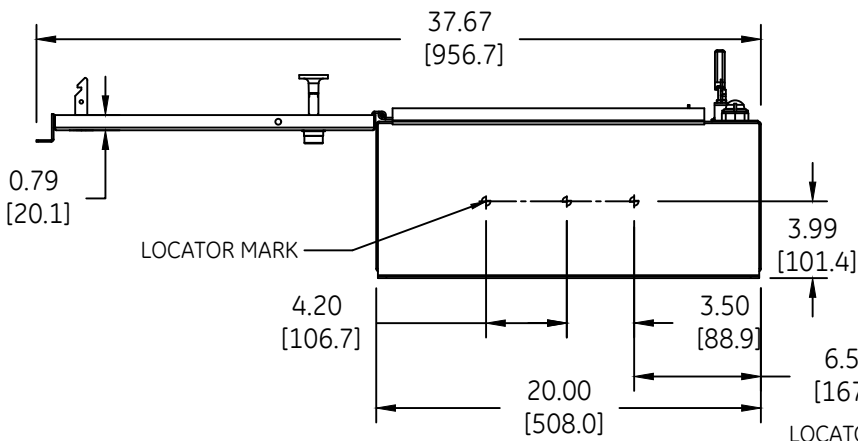

DUAL DIMENSIONS INCHES (ESTIMATING ONLY)
[MILLIMETERS]

DOOR OPEN AT 90°

(BOTTOM VIEW)
DOOR OPEN AT 180°

ABB

OUTLINE
TYPE 4/4X ENCLOSED

THIRD ANGLE	SHEET#	DWG NO.	DATE	REV
	1 of 1	270A7153	03/21	07