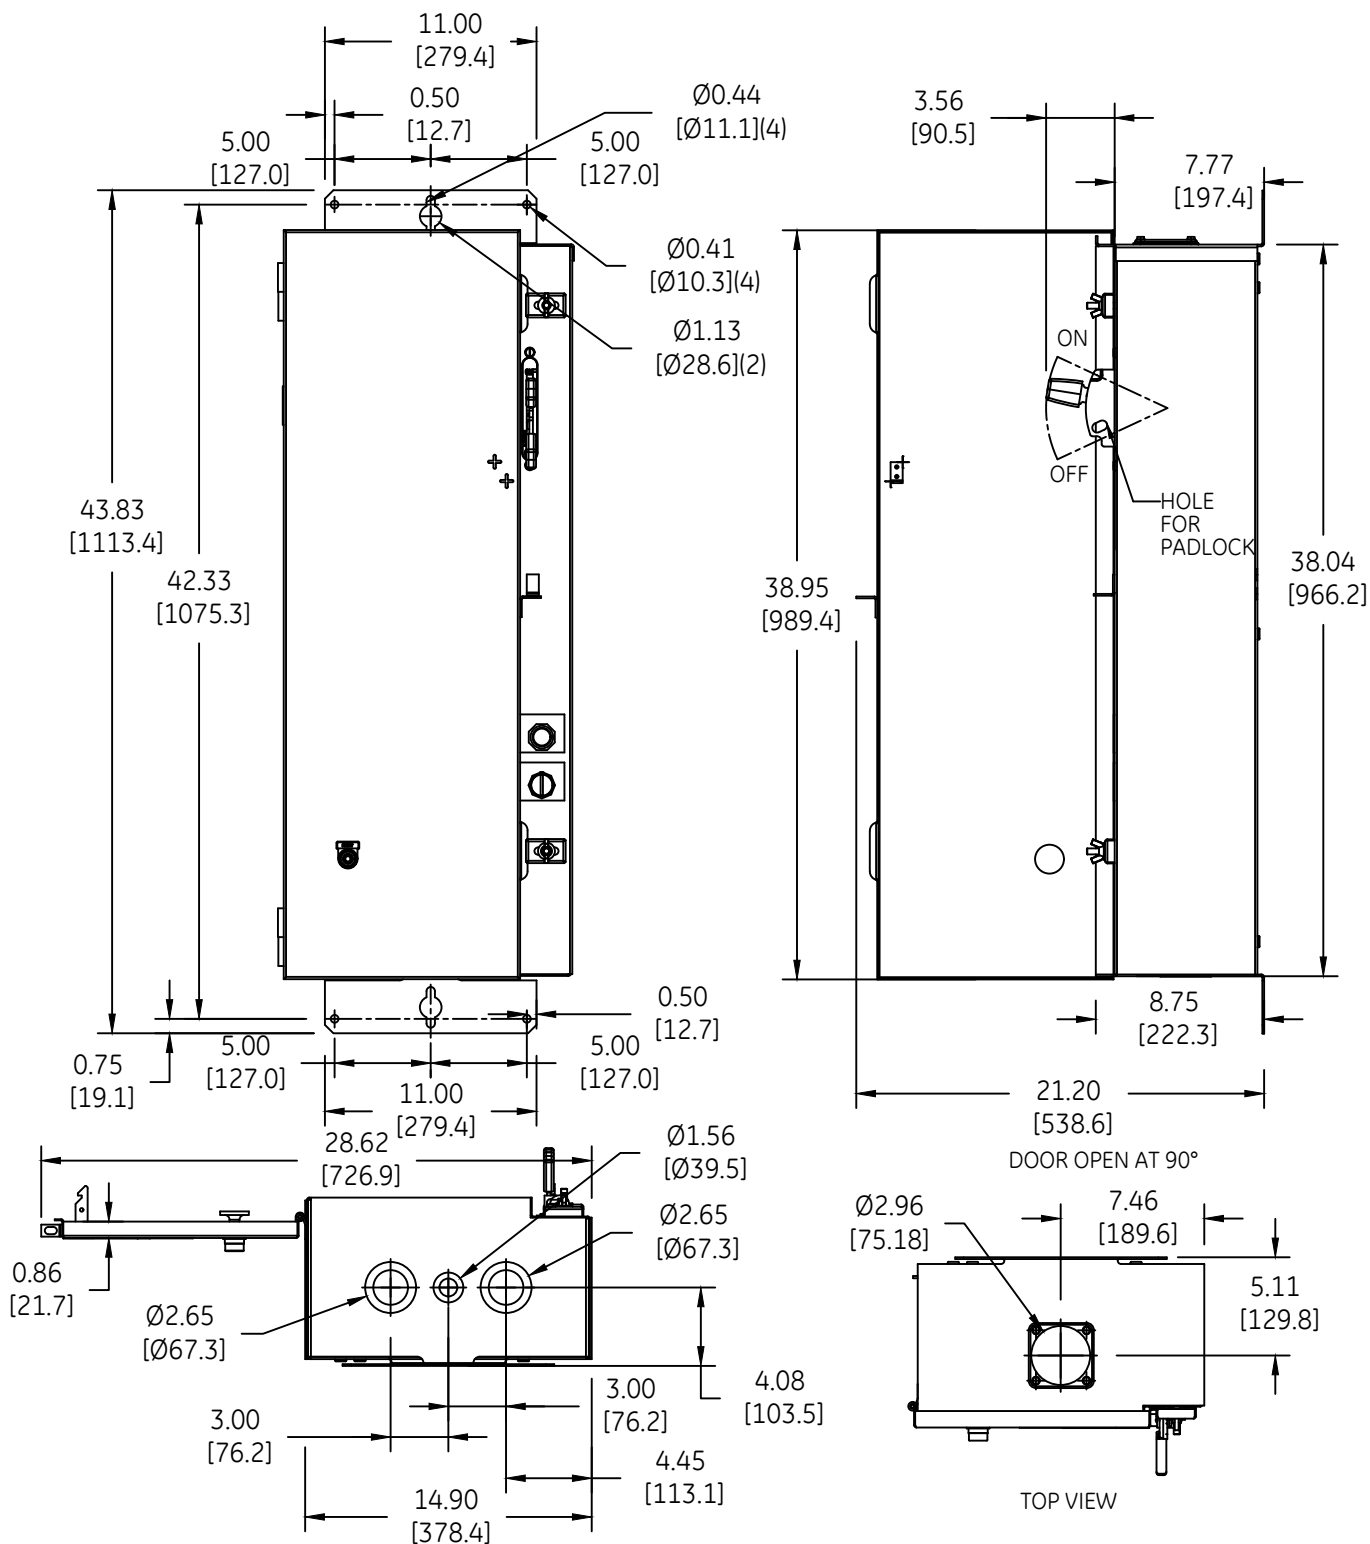

DUAL DIMENSIONS INCHES (ESTIMATING ONLY)  
[MILLIMETERS]

(BOTTOM VIEW)  
DOOR OPEN AT 180°

DOOR OPEN AT 90°

TOP VIEW

OUTLINE  
TYPE 3R ENCLOSED

THIRD ANGLE	SHEET#	DWG NO.	DATE	REV
	1 of 1	270A7157	03/21	05