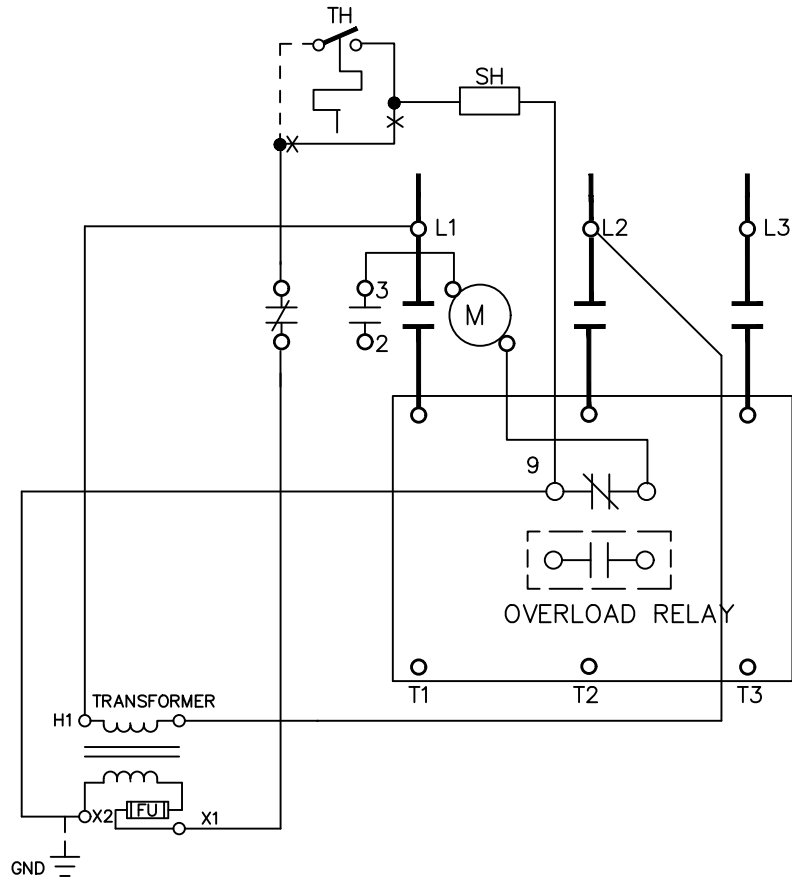

SPACE HEATER – 115 VOLT OPERATION
(IF ORDERED)

–NOMENCLATURE–

- SH SPACE HEATER
- TH THERMOSTAT (IF USED)
- OL OVERLOAD RELAY
- M LINE CONTACTOR
- CPT CONTROL POWER TRANSFORMER
- X INDICATES CONTACT CLOSED