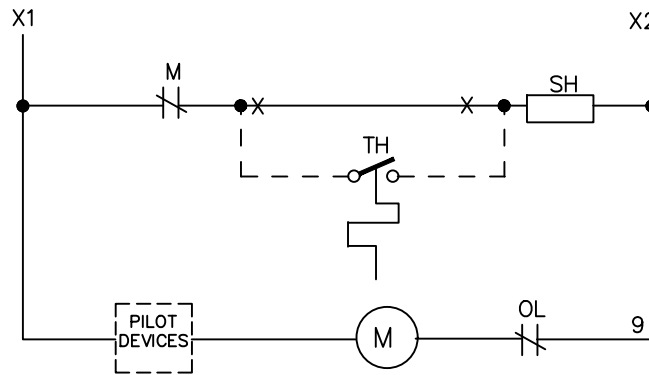

SPACE HEATER – 115 VOLT OPERATION
(IF ORDERED)

–NOMENCLATURE–

- SH SPACE HEATER
- TH THERMOSTAT (IF USED)
- OL OVERLOAD RELAY
- M LINE CONTACTOR
- CPT CONTROL POWER TRANSFORMER
- X INDICATES CONTACT CLOSED