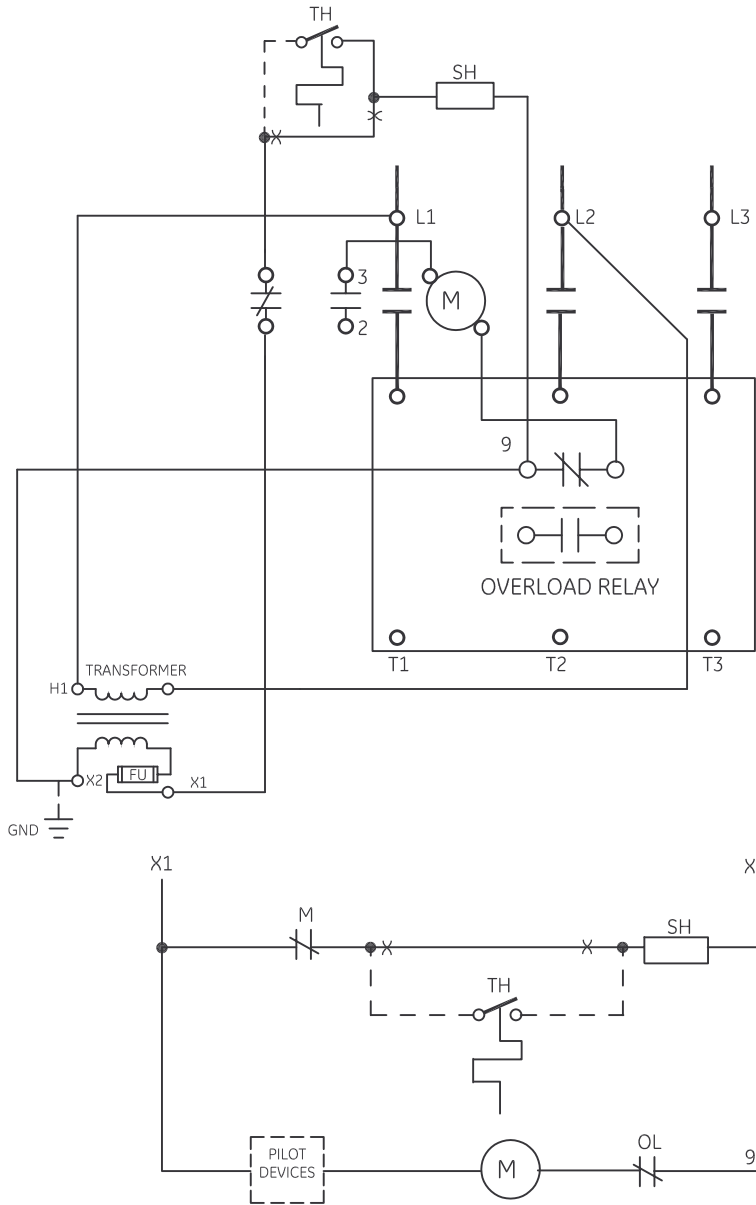

SPACE HEATER - 115 VOLT OPERATION
(IF ORDERED)

-NOMENCLATURE-

- SH SPACE HEATER
- TH THERMOSTAT (IF USED)
- OL OVERLOAD RELAY
- M LINE CONTACTOR
- CPT CONTROL POWER TRANSFORMER
- X INDICATES CONTACT CLOSED