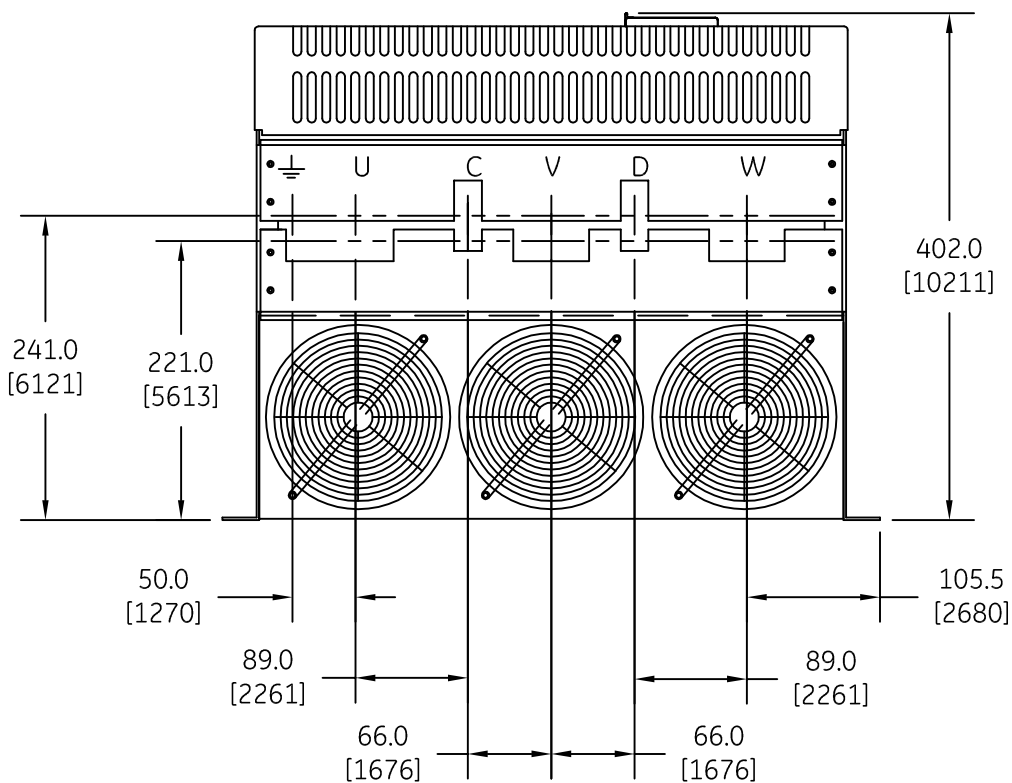

DUAL DIMENSIONS INCHES (ESTIMATING ONLY)
[MILLIMETERS]

CATALOG NUMBERS

- 6KDV3770Q2 6KDV3770Q4
- 6KDV3560Q2 6KDV3560Q4
- 6KDV310HQ2 6KDV310HQ4
- 6KDV3800Q2 6KDV3850Q4

imagination at work

OUTLINE
DV300 DC DRIVE

AN #	THIRD ANGLE PROJECTION	SHEET #
09-9117		1 OF 1

DWG NO.	DATE	REV
55-217796	09/23/2009	1