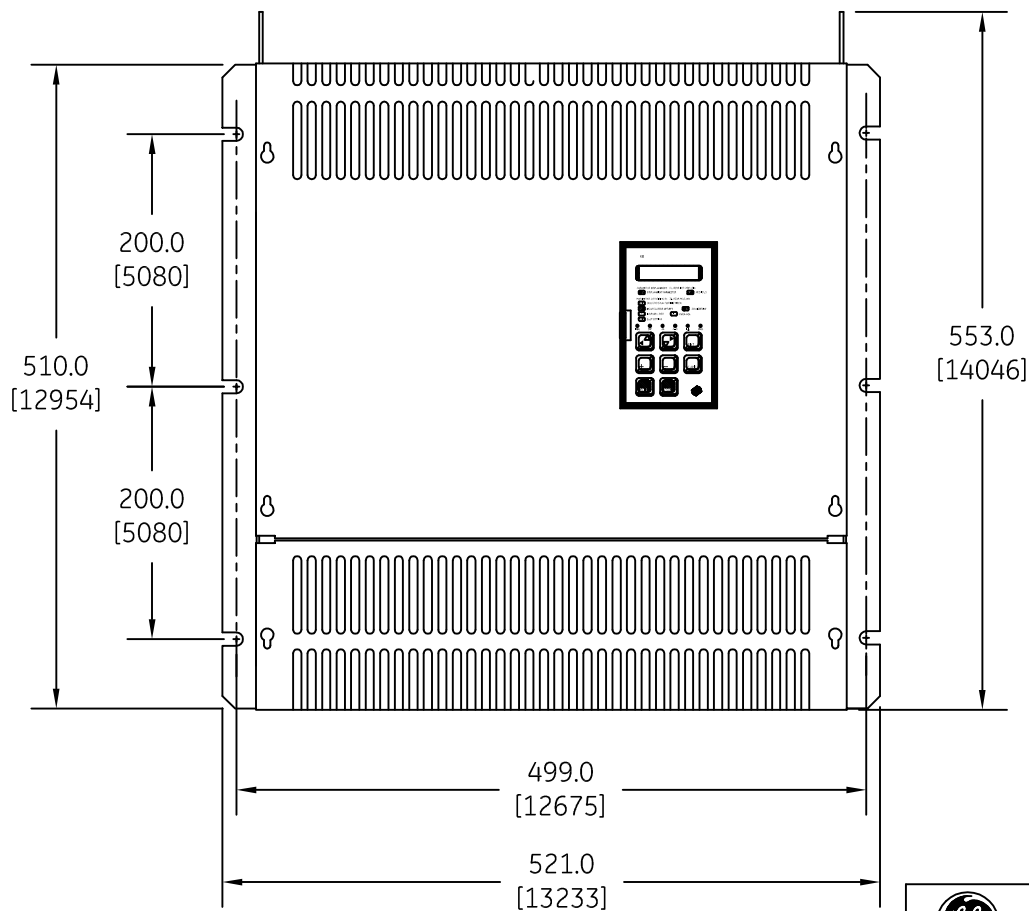

DUAL DIMENSIONS INCHES (ESTIMATING ONLY)
[MILLIMETERS]

CATALOG NUMBERS

- 6KDV3770Q2 6KDV3770Q4
- 6KDV3560Q2 6KDV3560Q4
- 6KDV310HQ2 6KDV310HQ4
- 6KDV3800Q2 6KDV3850Q4

imagination at work

OUTLINE
DV300 DC DRIVE

AN #	THIRD ANGLE PROJECTION	SHEET #
09-9117		1 OF 1

DWG NO.	DATE	REV
55-217796	09/23/2009	1