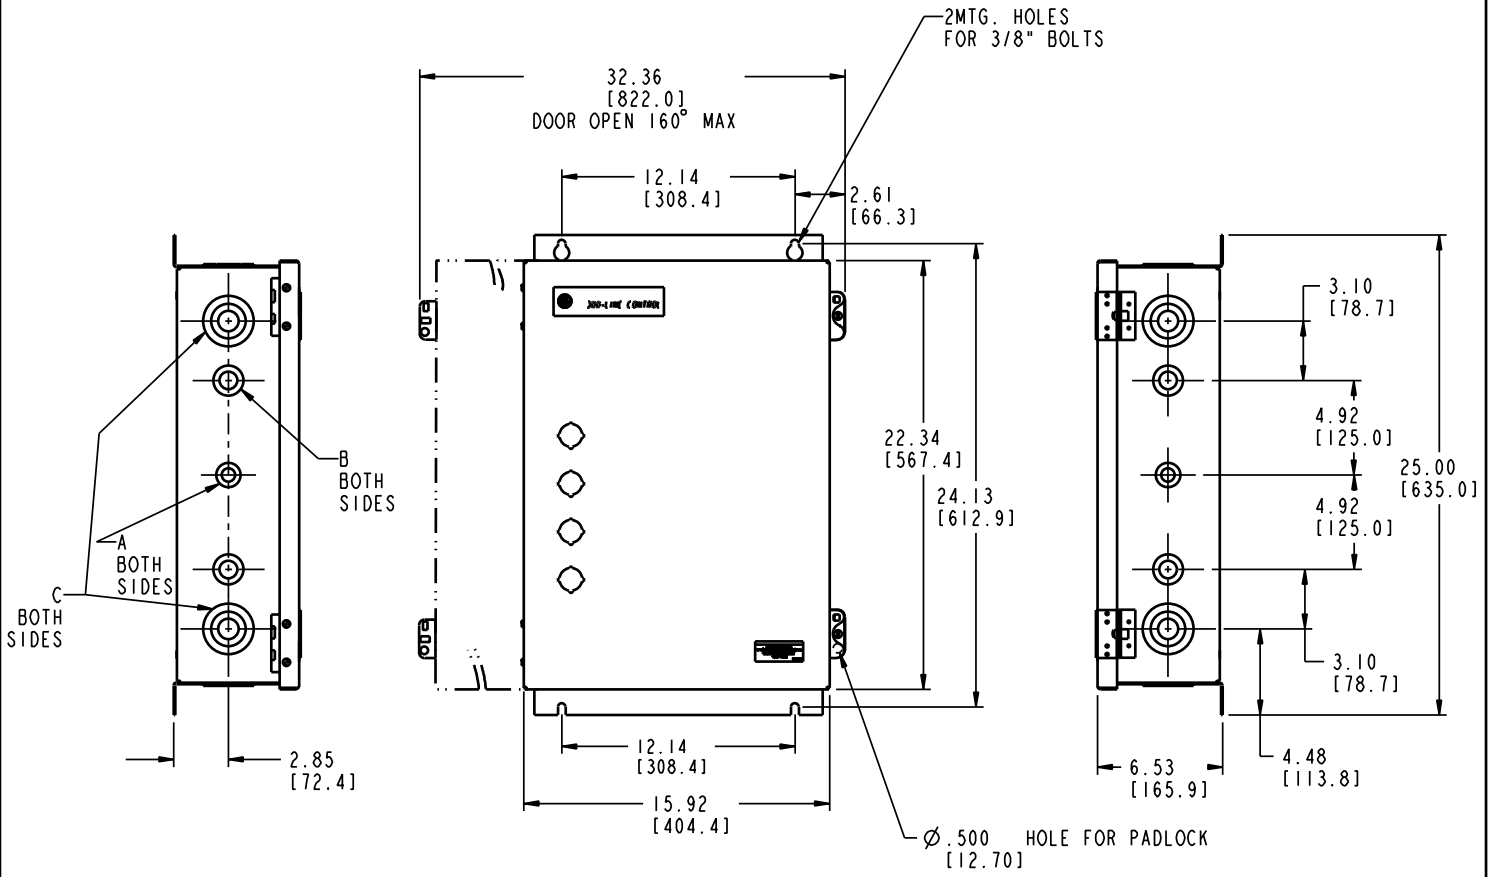

DUAL DIMENSIONS INCHES (ESTIMATING ONLY)
[MILLIMETERS]

K.O.'s SAME TOP & BOTTOM

- A COMBINATION KNOCKOUT FOR 1/2 OR 3/4-INCH CONDUIT
- B COMBINATION KNOCKOUT FOR 3/4 OR 1-INCH CONDUIT
- C COMBINATION KNOCKOUT FOR 1/2, 1 1/2 OR 2-INCH CONDUIT

BOX & COVER ASSEMBLY

AN #	THIRD ANGLE PROJECTION	SHEET #	DWG NO.	DATE	REV
10-9104		1 OF 1	55-217830	05/05/10	1