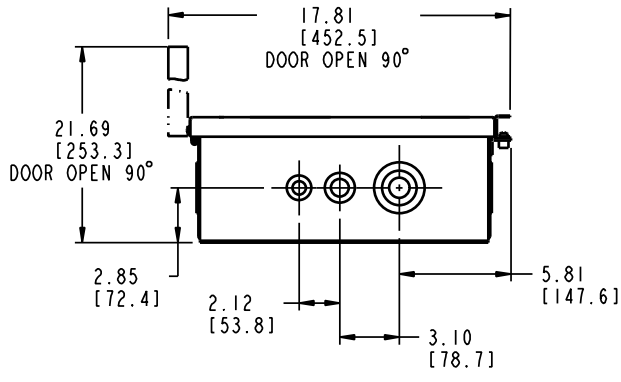

DUAL DIMENSIONS INCHES (ESTIMATING ONLY)
[MILLIMETERS]

K.O.'s SAME TOP & BOTTOM

- A COMBINATION KNOCKOUT FOR 1/2 OR 3/4-INCH CONDUIT
- B COMBINATION KNOCKOUT FOR 3/4 OR 1-INCH CONDUIT
- C COMBINATION KNOCKOUT FOR 1/2, 1 1/2 OR 2-INCH CONDUIT

BOX & COVER ASSEMBLY

AN #	THIRD ANGLE PROJECTION	SHEET #	DWG NO.	DATE	REV
10-9104		1 OF 1	55-217830	05/05/10	1