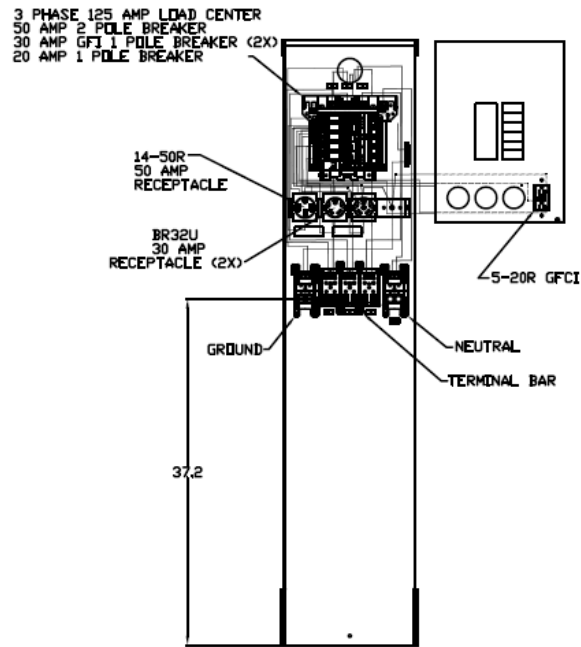

Front View
External # 1

Front View
External # 2

Front View
Interior

Front View
Inside Cover

Side
View

Configuration

Wire Range Size

CONNECTOR	COPPER		ALUMINUM	
	SOLID	STRAND	SOLID	STRAND
LINE	-----	6-350	-----	6-350
LOAD	-----	6-350	-----	6-350
NEUTRAL	-----	6-350	-----	6-350
EQUIP. GRND.	-----	6-350	-----	6-350

Receptacles

BR54U
(2) BR32U
5-20R2GFCI

Circuit Protection

THQL2150
(2) THQL1130GFT
THQL1120

MIDWEST RV EQUIP METALLIC 125A PEDESTAL UNMETERED
BACK-TO-BACK UMMETERED 50/(2)30/20A GFI RECP 3P4W
120/2408V UL LISTED G90 N3R