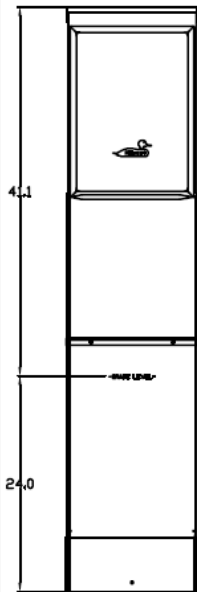

Front View
External # 1

Front View
External # 2

Front View
Interior

Front View
Inside Cover

Side
View

Configuration

Wire Range Size

CONNECTOR	COPPER		ALUMINUM	
	SOLID	STRAND	SOLID	STRAND
LINE	-----	6-350	-----	6-350
LOAD	-----	6-350	-----	6-350
NEUTRAL	-----	6-350	-----	6-350
EQUIP. GRND.	-----	6-350	-----	6-350