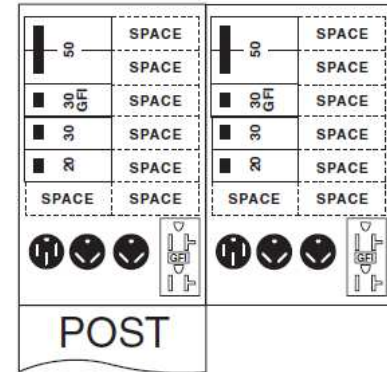

Front View
External # 1

Front View
External # 2

Front View
Interior

Front View
Inside Cover

Side
View

Configuration

Wire Range Size

CONNECTOR	COPPER		ALUMINUM	
	SOLID	STRAND	SOLID	STRAND
LINE	-----	6-350	-----	6-350
LOAD	-----	6-350	-----	6-350
NEUTRAL	-----	6-350	-----	6-350
EQUIP. GRND.	-----	6-350	-----	6-350

Receptacles

BR54U
(2) BR32U
5-20R2GFCI

Circuit Protection

THQL2150
(2) THQL1130GFT
THQL1120

MIDWEST RV EQUIP METALLIC 125A PEDESTAL UNMETERED
BACK-TO-BACK UMMETERED 50/(2)30/20A GFI RECP 3P4W
120/2408V UL LISTED G90 N3R