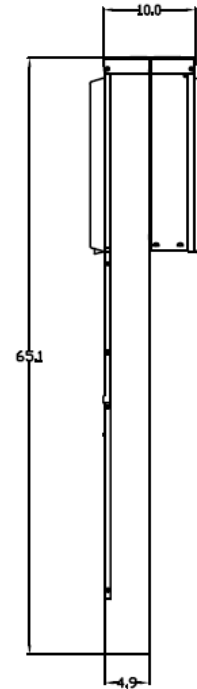

Front View
External # 1

Front View
External # 2

Front View
Interior

Front View
Inside Cover

Side
View

Configuration

Wire Range Size

CONNECTOR	COPPER		ALUMINUM	
	SOLID	STRAND	SOLID	STRAND
LINE	-----	6-350	-----	6-350
LOAD	-----	6-350	-----	6-350
NEUTRAL	-----	6-350	-----	6-350
EQUIP. GRND.	-----	6-350	-----	6-350

Receptacles

BR54U
(2) BR32U
5-20R2GFCI

Circuit Protection

THQL2150
(2) THQL1130GFT
THQL1120

MIDWEST RV EQUIP METALLIC 125A PEDESTAL UNMETERED
BACK-TO-BACK UMMETERED 50/(2)30/20A GFI RECP 3P4W
120/2408V UL LISTED G90 N3R