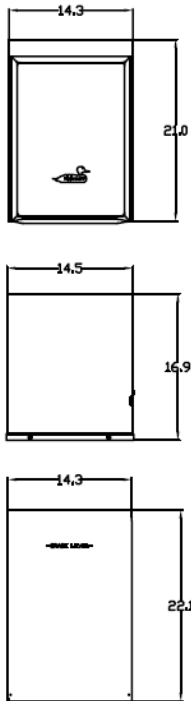

Front View
External # 1

Front View
External # 2

Front View
Interior

Front View
Inside Cover

Side
View

Configuration

Wire Range Size

CONNECTOR	COPPER		ALUMINUM	
	SOLID	STRAND	SOLID	STRAND
LINE	-----	6-350	-----	6-350
LOAD	-----	6-350	-----	6-350
NEUTRAL	-----	6-350	-----	6-350
EQUIP. GRND.	-----	6-350	-----	6-350