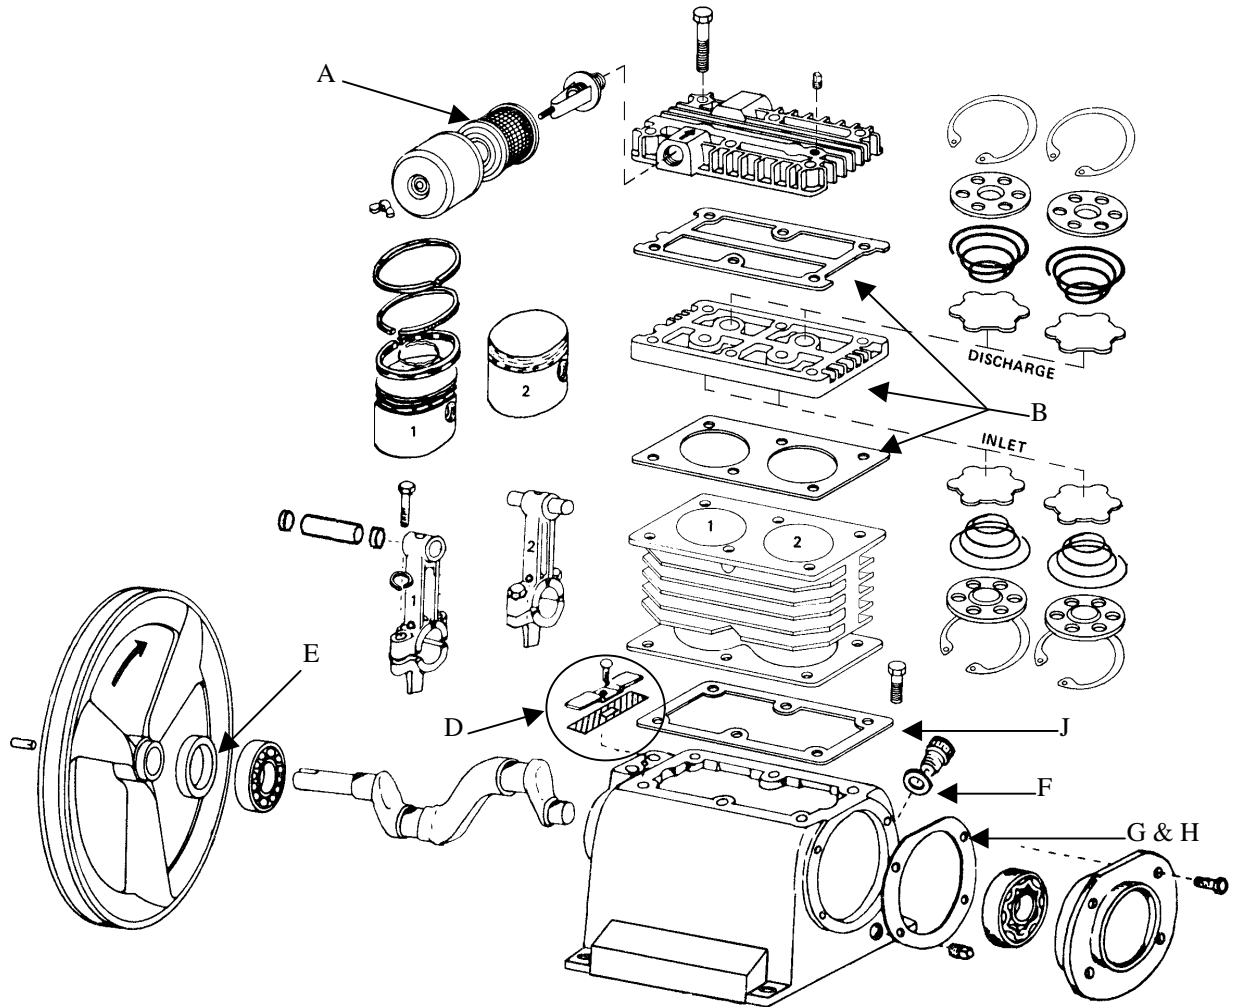

## 1.5 And 3.0 hp Air Compressors

1.5 HP

3.0 HP

HVB PART NUMBER	DESCRIPTION
04-1000-00	AIR COMPRESSOR; 1.5 HP
04-1002-00	AIR COMPRESSOR; 3 HP

### AIR COMPRESSOR REPAIR KIT, 63-1005-01

ITEM	QTY	HVB PART NUMBER	DESCRIPTION
A	1	31-0089-00	FILTER INSERTS (NEW STYLE)
B	1	31-0024-00	VALVE PLATE WITH GASKETS
C	1	31-0025-00	TOUCH UP PAINT - NOT PICTURED
D	1	31-0077-00	BREATHER ASSEMBLY
E	1	31-0004-00	OIL SEAL
F	1	31-0011-00	FILL CAP W/GASKET
G	1	31-0007-00	BEARING PLATE GASKET 0.31" THICK
H	1	31-0008-00	BEARING PLATE GASKET 0.16" THICK
I	2	31-0040-00	COMPRESSOR BELT - NOT PICTURED
J	1	31-0012-00	CYLINDER GASKET

### 3.0hp Air Compressor Repair Kit

**AIR COMPRESSOR REPAIR KIT, 63-4010-03**

ITEM	QTY	HVB PART NUMBER	DESCRIPTION
A	2	31-0043-00	DRIVE BELT - NOT PICTURED
B	2	31-0089-00	FILTER INSERTS (NEW STYLE)
C	1	31-0024-00	RIGHT VALVE PLATE W/GASKETS
D	1	31-0025-00	TOUCH-UP PAINT - NOT PICTURED
E	1	31-0007-00	BEARING CAP GASKET 0.031"
F	1	31-0008-00	BEARING CAP GASKET 0.016"
G	2	31-0012-00	CYLINDER GASKET
H	1	31-0004-00	OIL SEAL
I	1	31-0075-00	FILL CAP W/GASKET
J	1	31-0076-00	LEFT VALVE PLATE W/GASKETS

Fly Wheel (31-0090-00)

Bearing (31-0009-00)

Intake/Discharge Valve Assy.  
(31-0064-00 & 31-0095-00)

HVB PART NUMBER	DESCRIPTION
31-0001-00	PISTON PIN
31-0005-00	BEARING (FLY WHEEL END)
31-0006-00	CRANKSHAFT
31-0009-00	MAIN BEARING
31-0013-00	CYLINDER
31-0026-00	CONNECTING PIN
31-0056-00	HEAD
31-0096-00	RIGHT HEAD 3 HP
31-0057-00	PISTON RING SET
31-0058-00	PISTON
31-0064-00	INTAKE VALVE ASSEMBLY
31-0090-00	FLY WHEEL
31-0095-00	DISCHARGE VALVE ASSEMBLY