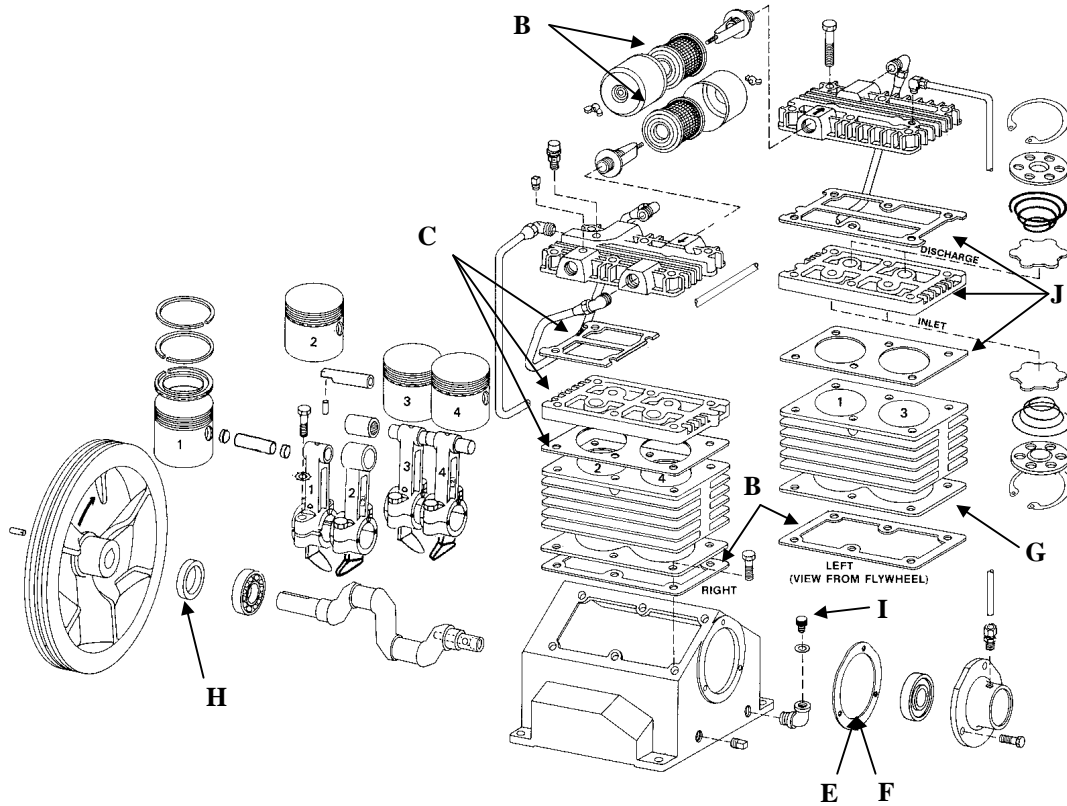

## 1.5 And 3.0 hp Air Compressors

1.5 HP

3.0 HP

HVB PART NUMBER	DESCRIPTION
04-1000-00	AIR COMPRESSOR; 1.5 HP
04-1002-00	AIR COMPRESSOR; 3 HP

### AIR COMPRESSOR REPAIR KIT, 63-1005-01

ITEM	QTY	HVB PART NUMBER	DESCRIPTION
A	1	31-0089-00	FILTER INSERTS (NEW STYLE)
B	1	31-0024-00	VALVE PLATE WITH GASKETS
C	1	31-0025-00	TOUCH UP PAINT - NOT PICTURED
D	1	31-0077-00	BREATHER ASSEMBLY
E	1	31-0004-00	OIL SEAL
F	1	31-0011-00	FILL CAP W/GASKET
G	1	31-0007-00	BEARING PLATE GASKET 0.31" THICK
H	1	31-0008-00	BEARING PLATE GASKET 0.16" THICK
I	2	31-0040-00	COMPRESSOR BELT - NOT PICTURED
J	1	31-0012-00	CYLINDER GASKET

### 3.0hp Air Compressor Repair Kit

**AIR COMPRESSOR REPAIR KIT, 63-4010-03**

ITEM	QTY	HVB PART NUMBER	DESCRIPTION
A	2	31-0043-00	DRIVE BELT - NOT PICTURED
B	2	31-0089-00	FILTER INSERTS (NEW STYLE)
C	1	31-0024-00	RIGHT VALVE PLATE W/GASKETS
D	1	31-0025-00	TOUCH-UP PAINT - NOT PICTURED
E	1	31-0007-00	BEARING CAP GASKET 0.031"
F	1	31-0008-00	BEARING CAP GASKET 0.016"
G	2	31-0012-00	CYLINDER GASKET
H	1	31-0004-00	OIL SEAL
I	1	31-0075-00	FILL CAP W/GASKET
J	1	31-0076-00	LEFT VALVE PLATE W/GASKETS

Fly Wheel (31-0090-00)

Bearing (31-0009-00)

Intake/Discharge Valve Assy.  
(31-0064-00 & 31-0095-00)

HVB PART NUMBER	DESCRIPTION
31-0001-00	PISTON PIN
31-0005-00	BEARING (FLY WHEEL END)
31-0006-00	CRANKSHAFT
31-0009-00	MAIN BEARING
31-0013-00	CYLINDER
31-0026-00	CONNECTING PIN
31-0056-00	HEAD
31-0096-00	RIGHT HEAD 3 HP
31-0057-00	PISTON RING SET
31-0058-00	PISTON
31-0064-00	INTAKE VALVE ASSEMBLY
31-0090-00	FLY WHEEL
31-0095-00	DISCHARGE VALVE ASSEMBLY