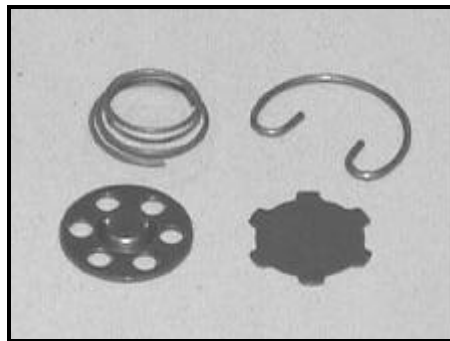

### 3.0hp Air Compressor Repair Kit

**AIR COMPRESSOR REPAIR KIT, 63-4010-03**

ITEM	QTY	HVB PART NUMBER	DESCRIPTION
A	2	31-0043-00	DRIVE BELT - NOT PICTURED
B	2	31-0089-00	FILTER INSERTS (NEW STYLE)
C	1	31-0024-00	RIGHT VALVE PLATE W/GASKETS
D	1	31-0025-00	TOUCH-UP PAINT - NOT PICTURED
E	1	31-0007-00	BEARING CAP GASKET 0.031"
F	1	31-0008-00	BEARING CAP GASKET 0.016"
G	2	31-0012-00	CYLINDER GASKET
H	1	31-0004-00	OIL SEAL
I	1	31-0075-00	FILL CAP W/GASKET
J	1	31-0076-00	LEFT VALVE PLATE W/GASKETS

## Air Compressor Parts

Piston & Connecting Pin  
(31-0001-00 & 31-0026-00)

Bearing (31-0005-00)

Piston W/Ring Set  
(31-0057-00 & 31-0058-00)

Crank Shaft (31-0006-00)

Cylinder (31-0013-00)

Head (31-0056-00)

Fly Wheel (31-0090-00)

Bearing (31-0009-00)

Intake/Discharge Valve Assy.  
(31-0064-00 & 31-0095-00)

HVB PART NUMBER	DESCRIPTION
31-0001-00	PISTON PIN
31-0005-00	BEARING (FLY WHEEL END)
31-0006-00	CRANKSHAFT
31-0009-00	MAIN BEARING
31-0013-00	CYLINDER
31-0026-00	CONNECTING PIN
31-0056-00	HEAD
31-0096-00	RIGHT HEAD 3 HP
31-0057-00	PISTON RING SET
31-0058-00	PISTON
31-0064-00	INTAKE VALVE ASSEMBLY
31-0090-00	FLY WHEEL
31-0095-00	DISCHARGE VALVE ASSEMBLY