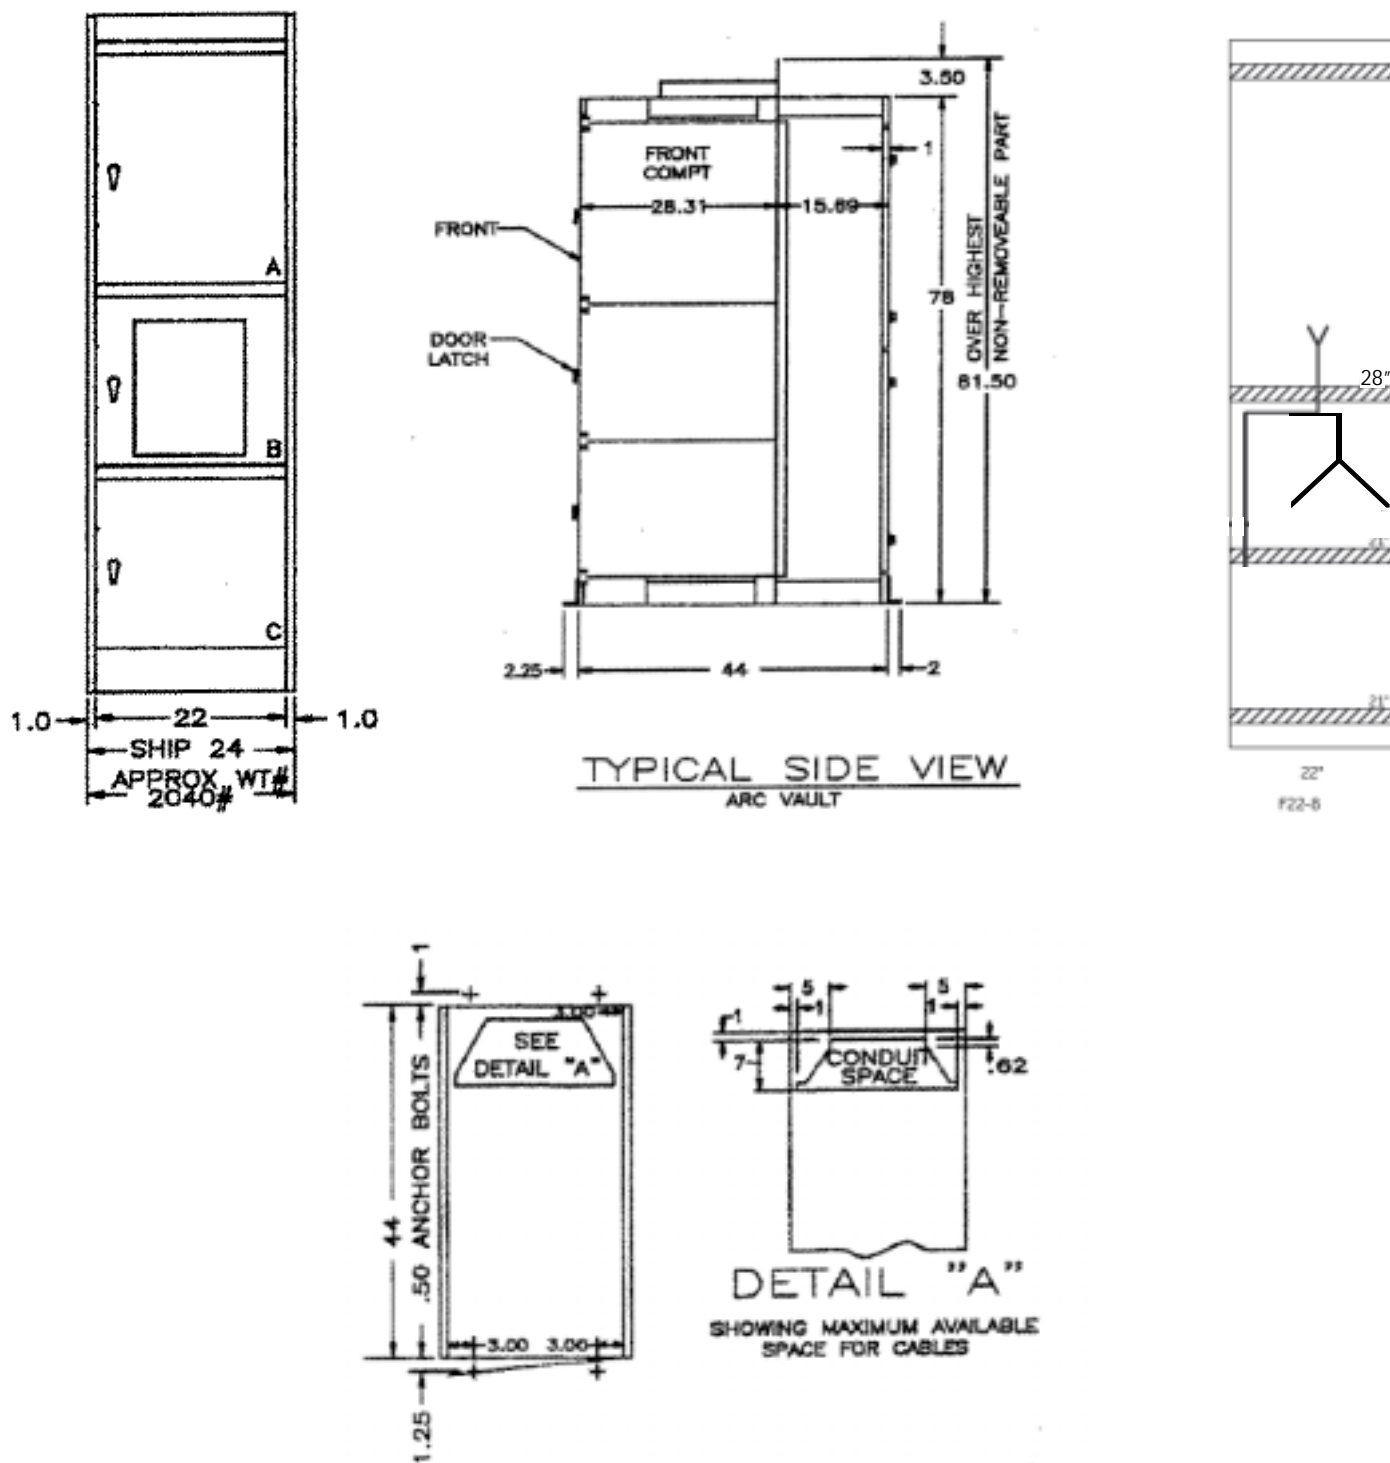

GE Arc Vault™ Protection System

Figure 5-1 Arc Vault Stack

Ceiling height above exhaust door must be Min 12 feet. Exception to this requirement is above cable entry space. Sprinkler heads cannot be located within a five foot radius of the perimeter of the Arc Vault stack.