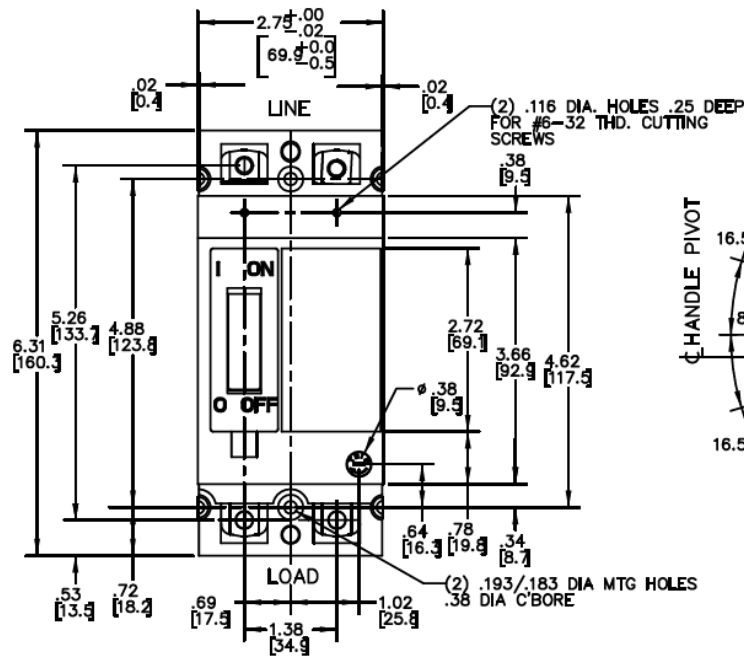

Front View

Side View

Bottom View

Breaker Amps	Load Side Wire Range Size
15-100A	(1) #14 - #3 (CU) (1) #12 - #1 (AL)

20A 2PH TEB BREAKER 10K @ 120/240V
FOR USE WITH GE METER STACKS- 225A SOCKETS

PUBLICATION #	CAT NO	DWG DATE	REV #
DEE-827	TEB122020	12/14/2015	01