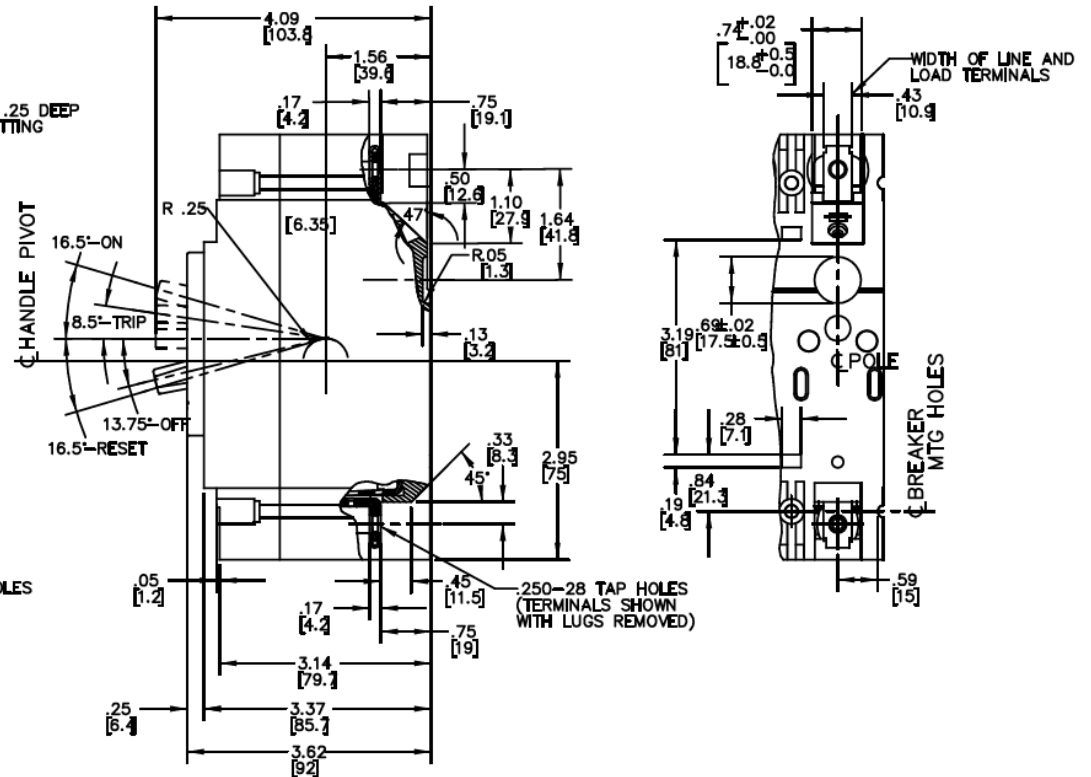

Front View

Side View

Bottom View

Breaker Amps	Load Side Wire Range Size
15-100A	(1) #14 - #3 (CU) (1) #12 - #1 (AL)

20A 2PH TEB BREAKER 10K @ 120/240V
FOR USE WITH GE METER STACKS- 225A SOCKETS

PUBLICATION #	CAT NO	DWG DATE	REV #
DEE-827	TEB122020	12/14/2015	01