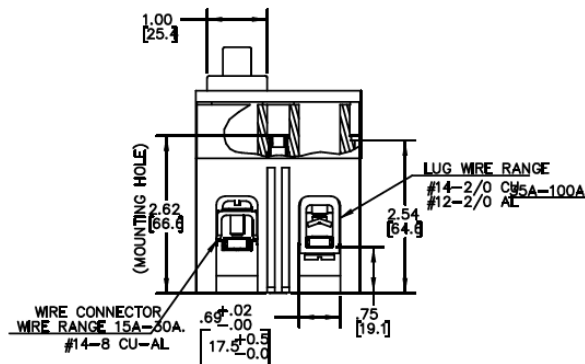

Front View

Side View

Bottom View

Breaker Amps	Load Side Wire Range Size
15-100A	(1) #14 - #3 (CU) (1) #12 - #1 (AL)

20A 2PH TEB BREAKER 10K @ 120/240V
FOR USE WITH GE METER STACKS- 225A SOCKETS

PUBLICATION #	CAT NO	DWG DATE	REV #
DEE-827	TEB122020	12/14/2015	01