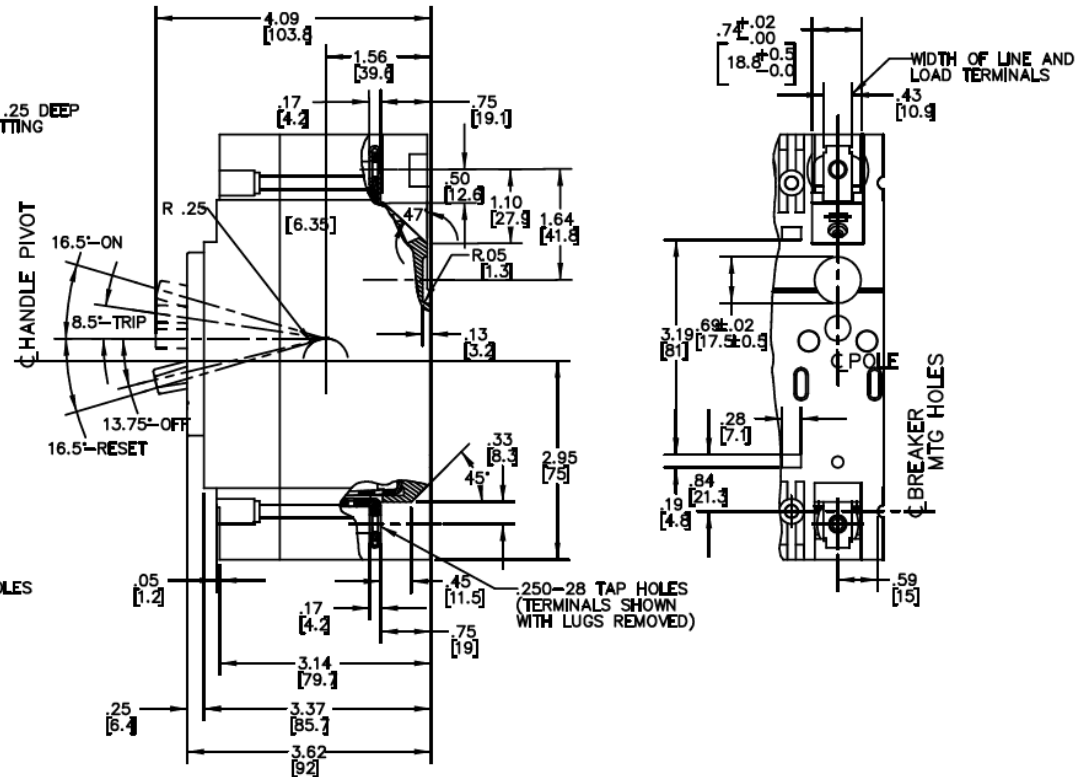

Front View

Side View

Bottom View

Breaker Amps	Load Side Wire Range Size
15-100A	(1) #14 - #3 (CU) (1) #12 - #1 (AL)

25A 2PH TEB BREAKER 10K @ 120/240V
FOR USE WITH GE METER STACKS- 225A SOCKETS

PUBLICATION #	CAT NO	DWG DATE	REV #
DEE-828	TEB122025	12/14/2015	01