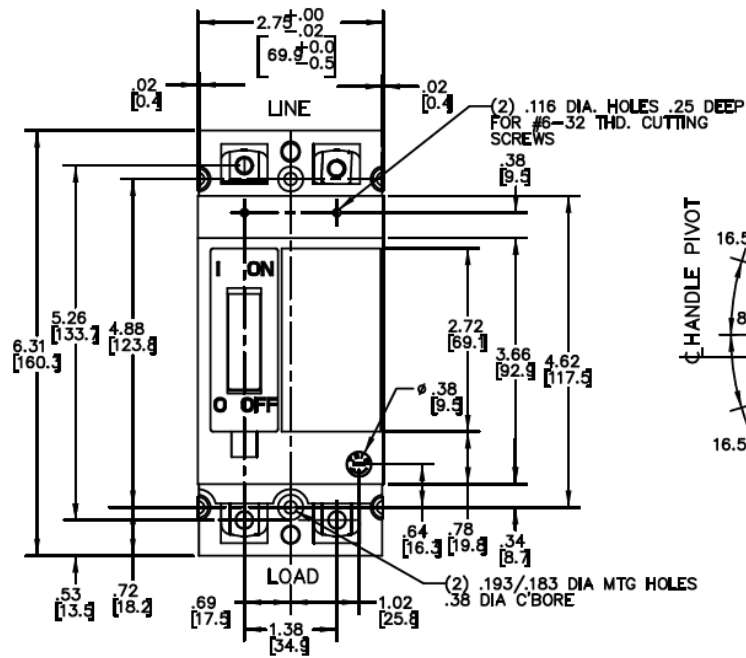

Front View

Side View

Bottom View

Breaker Amps	Load Side Wire Range Size
15-100A	(1) #14 - #3 (CU) (1) #12 - #1 (AL)

25A 2PH TEB BREAKER 10K @ 120/240V
FOR USE WITH GE METER STACKS- 225A SOCKETS

PUBLICATION #	CAT NO	DWG DATE	REV #
DEE-828	TEB122025	12/14/2015	01