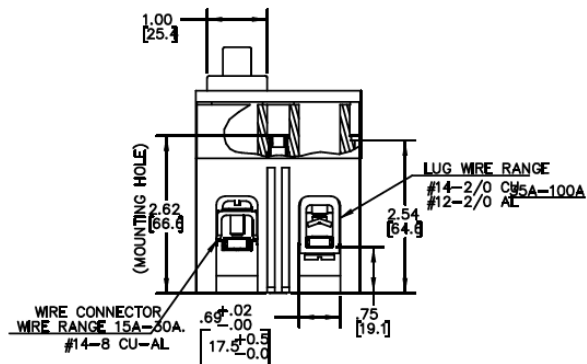

Front View

Side View

Bottom View

Breaker Amps	Load Side Wire Range Size
15-100A	(1) #14 - #3 (CU) (1) #12 - #1 (AL)

25A 2PH TEB BREAKER 10K @ 120/240V
FOR USE WITH GE METER STACKS- 225A SOCKETS

PUBLICATION #	CAT NO	DWG DATE	REV #
DEE-828	TEB122025	12/14/2015	01