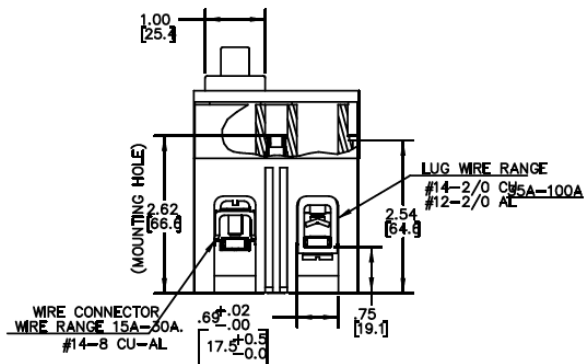

Front View

Side View

Bottom View

Breaker Amps	Load Side Wire Range Size
15-100A	(1) #14 - #3 (CU) (1) #12 - #1 (AL)

40A 2PH TEB BREAKER 10K @ 120/240V
FOR USE WITH GE METER STACKS- 225A SOCKETS

PUBLICATION #	CAT NO	DWG DATE	REV #
DEE-831	TEB122040	12/14/2015	01