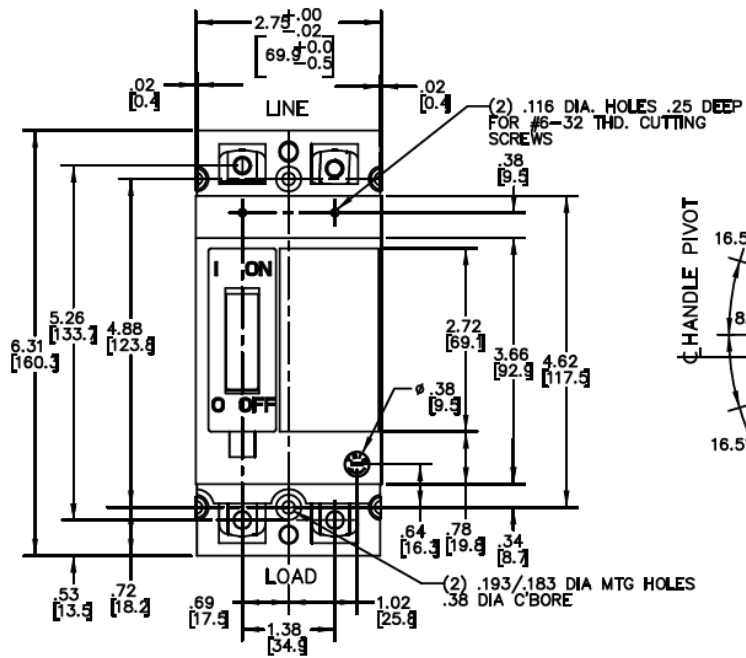

Front View

Side View

Bottom View

Breaker Amps	Load Side Wire Range Size
15-100A	(1) #14 - #3 (CU) (1) #12 - #1 (AL)

40A 2PH TEB BREAKER 10K @ 120/240V
FOR USE WITH GE METER STACKS- 225A SOCKETS

PUBLICATION #	CAT NO	DWG DATE	REV #
DEE-831	TEB122040	12/14/2015	01