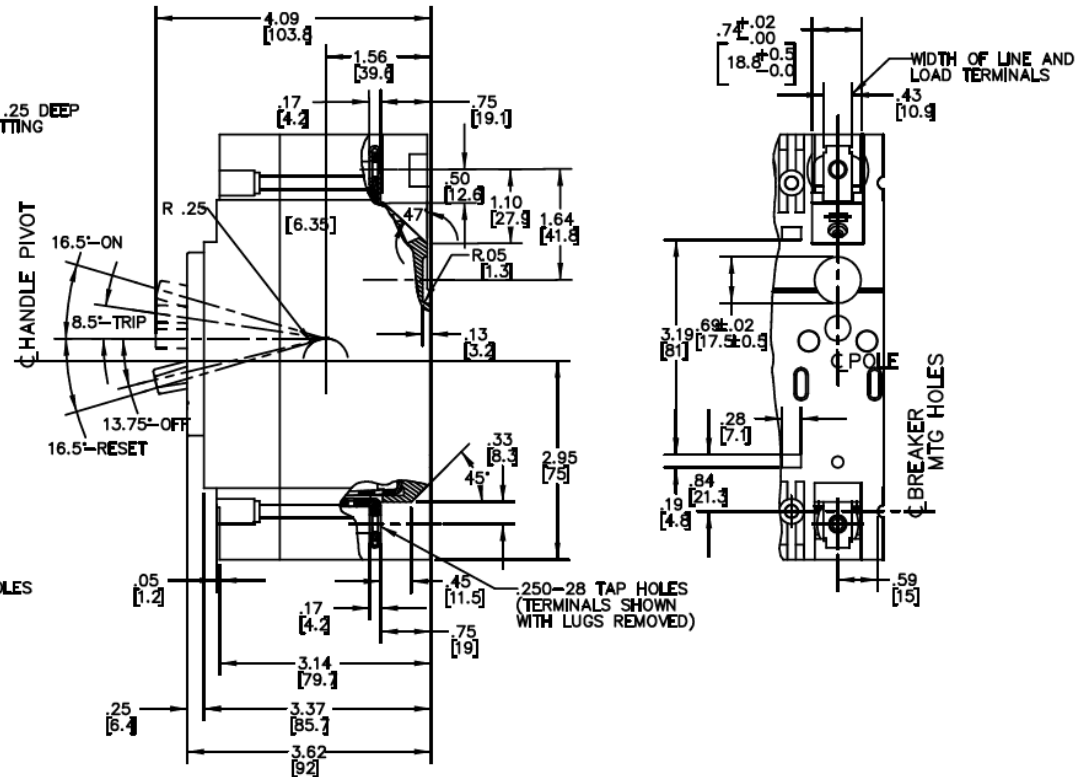

Front View

Side View

Bottom View

Breaker Amps	Load Side Wire Range Size
15-100A	(1) #14 - #3 (CU) (1) #12 - #1 (AL)

40A 2PH TEB BREAKER 10K @ 120/240V
FOR USE WITH GE METER STACKS- 225A SOCKETS

PUBLICATION #	CAT NO	DWG DATE	REV #
DEE-831	TEB122040	12/14/2015	01