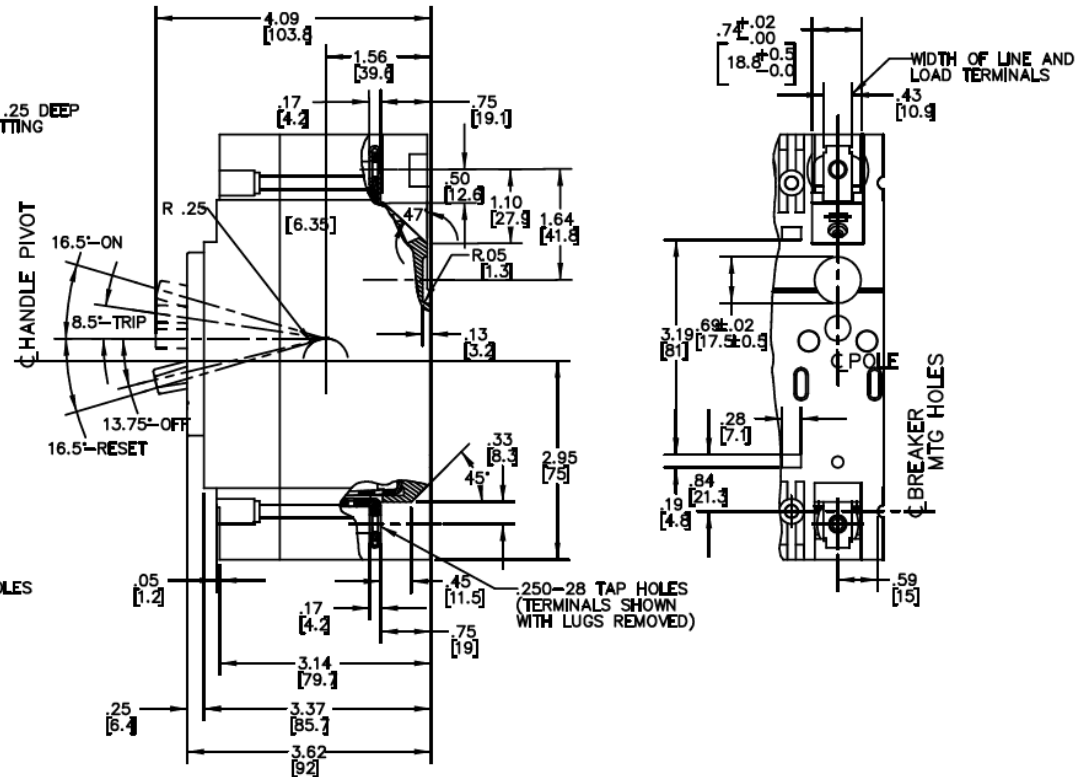

Front View

Side View

Bottom View

Breaker Amps	Load Side Wire Range Size
15-100A	(1) #14 - #3 (CU) (1) #12 - #1 (AL)

imagination at work

45A 2PH TEB BREAKER 10K @ 120/240V
FOR USE WITH GE METER STACKS- 225A SOCKETS

PUBLICATION #	CAT NO	DWG DATE	REV #
DEE-832	TEB122045	12/14/2015	01