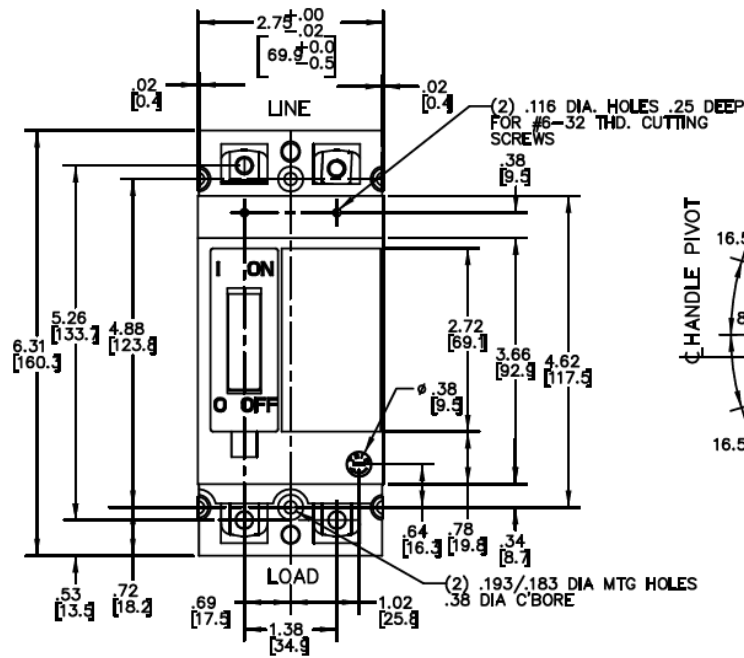

Front View

Side View

Bottom View

Breaker Amps	Load Side Wire Range Size
15-100A	(1) #14 - #3 (CU) (1) #12 - #1 (AL)

imagination at work

45A 2PH TEB BREAKER 10K @ 120/240V
FOR USE WITH GE METER STACKS- 225A SOCKETS

PUBLICATION #	CAT NO	DWG DATE	REV #
DEE-832	TEB122045	12/14/2015	01