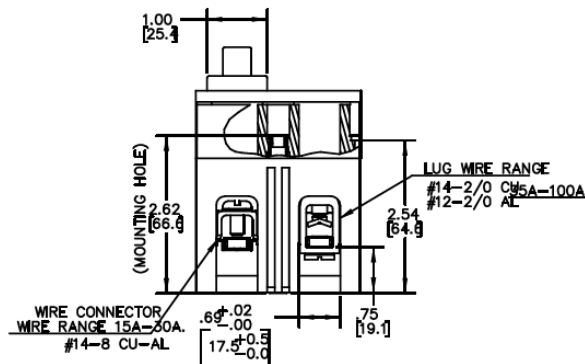

Front View

Side View

Bottom View

Breaker Amps	Load Side Wire Range Size
15-100A	(1) #14 - #3 (CU) (1) #12 - #1 (AL)

imagination at work

45A 2PH TEB BREAKER 10K @ 120/240V
FOR USE WITH GE METER STACKS- 225A SOCKETS