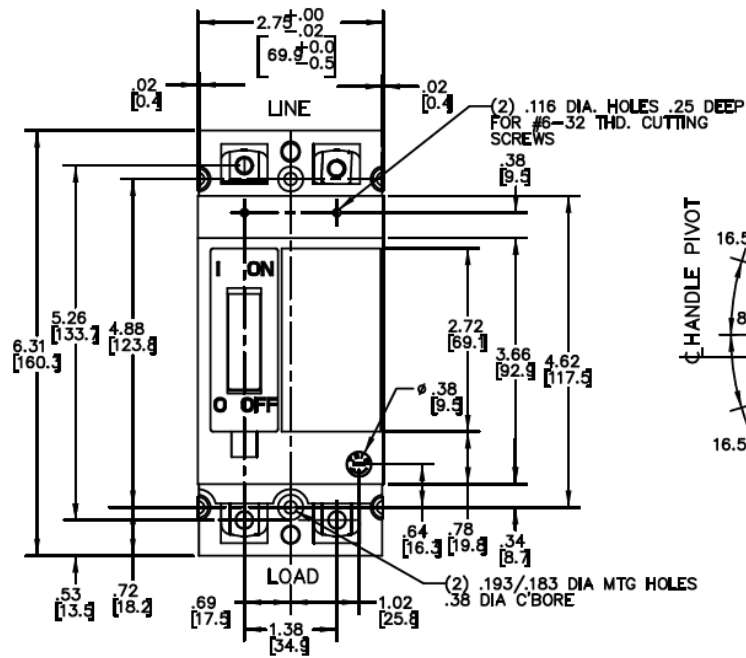

Front View

Side View

Bottom View

Breaker Amps	Load Side Wire Range Size
15-100A	(1) #14 - #3 (CU) (1) #12 - #1 (AL)

imagination at work

60A 2PH TEB BREAKER 10K @ 120/240V
FOR USE WITH GE METER STACKS- 225A SOCKETS

PUBLICATION #	CAT NO	DWG DATE	REV #
DEE-834	TEB122060	12/14/2015	01