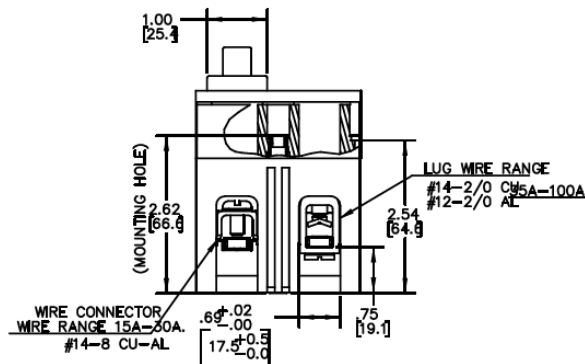

Front View

Side View

Bottom View

Breaker Amps	Load Side Wire Range Size
15-100A	(1) #14 - #3 (CU) (1) #12 - #1 (AL)

imagination at work

60A 2PH TEB BREAKER 10K @ 120/240V
FOR USE WITH GE METER STACKS- 225A SOCKETS