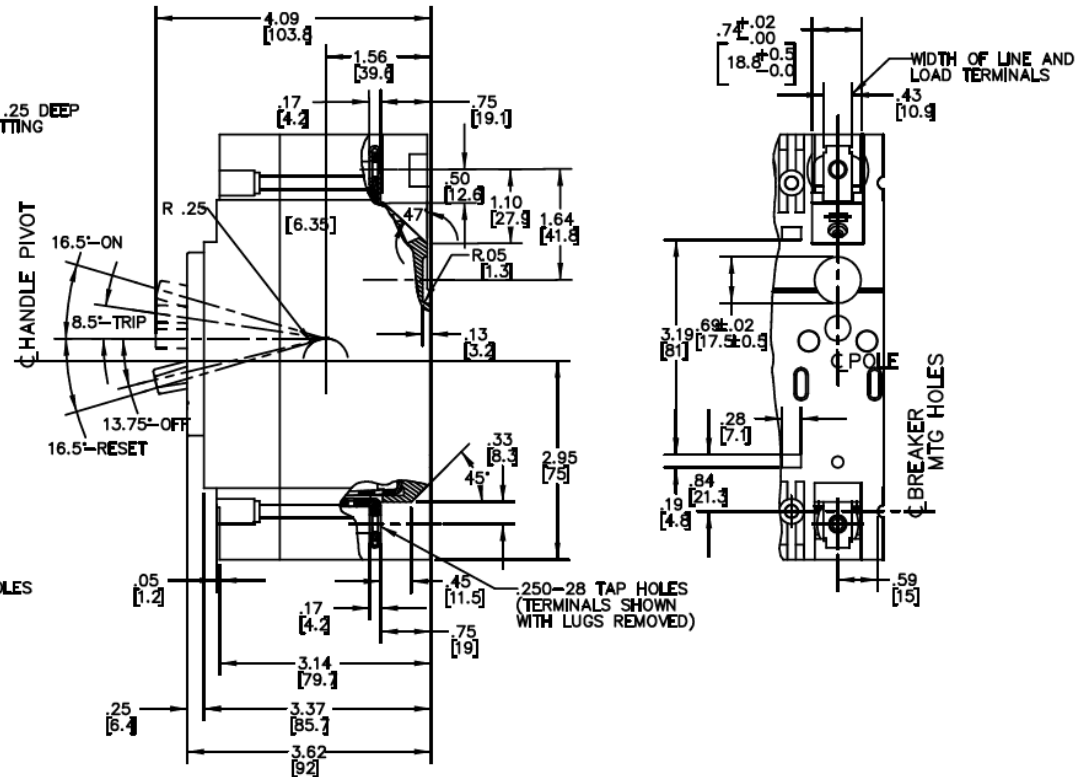

Front View

Side View

Bottom View

Breaker Amps	Load Side Wire Range Size
15-100A	(1) #14 - #3 (CU) (1) #12 - #1 (AL)

imagination at work

60A 2PH TEB BREAKER 10K @ 120/240V
FOR USE WITH GE METER STACKS- 225A SOCKETS

PUBLICATION #	CAT NO	DWG DATE	REV #
DEE-834	TEB122060	12/14/2015	01