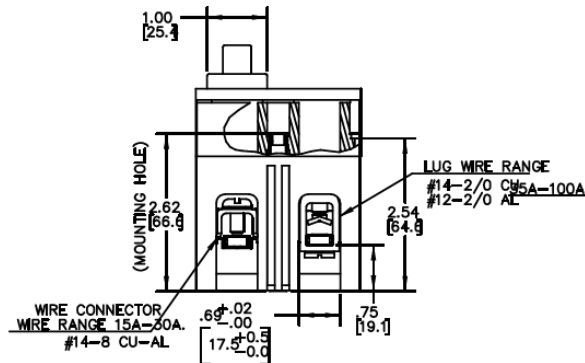

Front View

Side View

Bottom View

Breaker Amps	Load Side Wire Range Size
15-100A	(1) #14 - #3 (CU) (1) #12 - #1 (AL)

80A 2PH TEB BREAKER 10K @ 120/240V
FOR USE WITH GE METER STACKS- 225A SOCKETS

PUBLICATION #	CAT NO	DWG DATE	REV #
DEE-836	TEB122080	12/14/2015	01