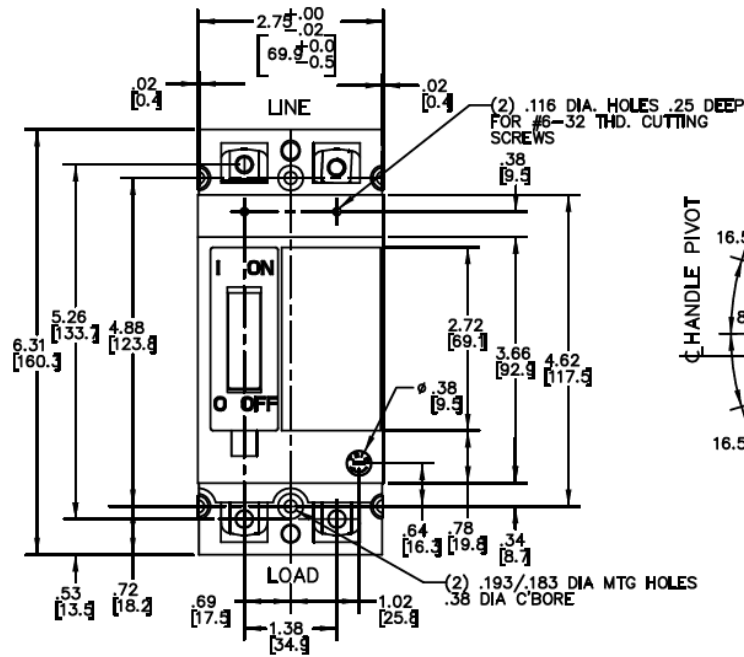

Front View

Side View

Bottom View

Breaker Amps	Load Side Wire Range Size
15-100A	(1) #14 - #3 (CU) (1) #12 - #1 (AL)

80A 2PH TEB BREAKER 10K @ 120/240V
FOR USE WITH GE METER STACKS- 225A SOCKETS

PUBLICATION #	CAT NO	DWG DATE	REV #
DEE-836	TEB122080	12/14/2015	01