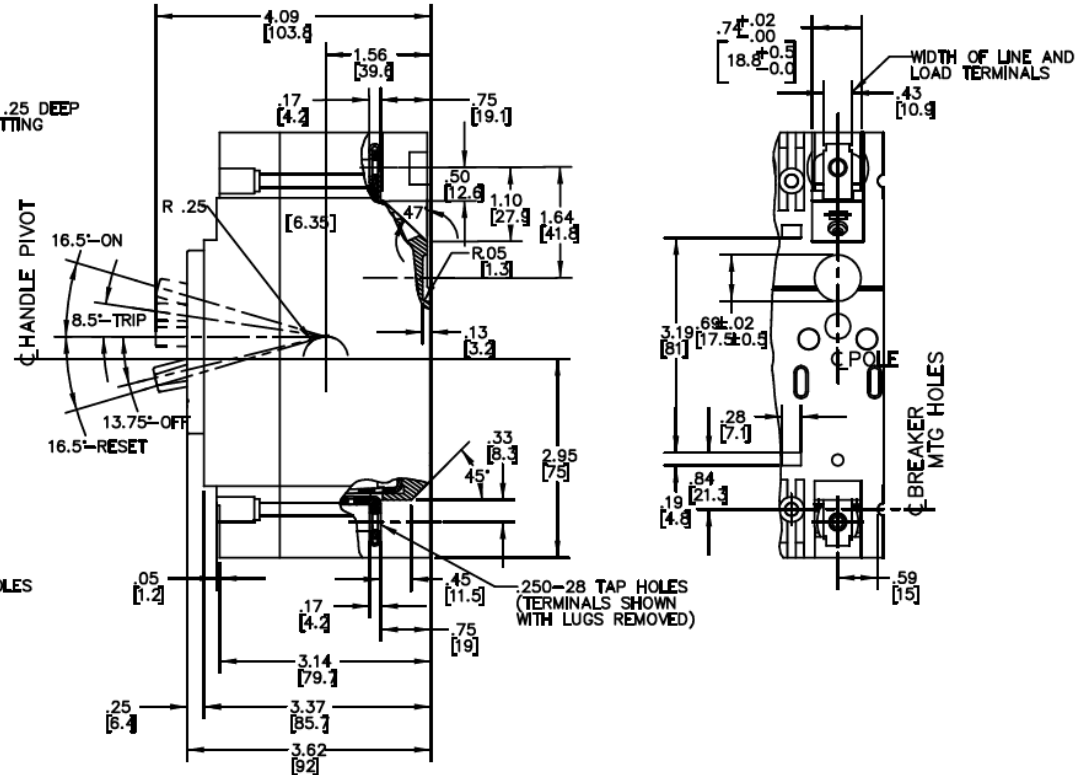

Front View

Side View

Bottom View

Breaker Amps	Load Side Wire Range Size
15-100A	(1) #14 - #3 (CU) (1) #12 - #1 (AL)

80A 2PH TEB BREAKER 10K @ 120/240V
FOR USE WITH GE METER STACKS- 225A SOCKETS

PUBLICATION #	CAT NO	DWG DATE	REV #
DEE-836	TEB122080	12/14/2015	01