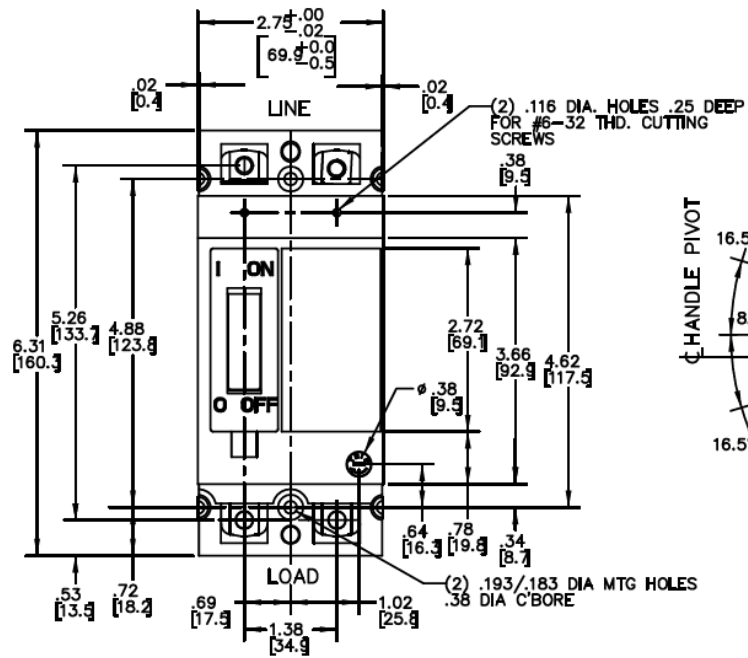

## Front View

## Side View

## Bottom View

Breaker Amps	Load Side Wire Range Size
15-100A	(1) #14 - #3 (CU) (1) #12 - #1 (AL)

imagination at work

90A 2PH TEB BREAKER 10K @ 120/240V  
FOR USE WITH GE METER STACKS- 225A SOCKETS

PUBLICATION #	CAT NO	DWG DATE	REV #
DEE-837	TEB122090	12/14/2015	01