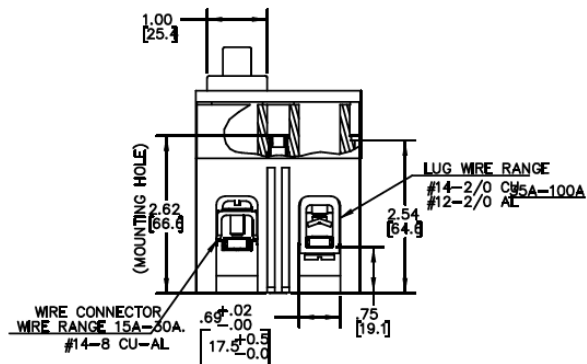

## Front View

## Side View

## Bottom View

Breaker Amps	Load Side Wire Range Size
15-100A	(1) #14 - #3 (CU) (1) #12 - #1 (AL)

imagination at work

90A 2PH TEB BREAKER 10K @ 120/240V  
FOR USE WITH GE METER STACKS- 225A SOCKETS

PUBLICATION #	CAT NO	DWG DATE	REV #
DEE-837	TEB122090	12/14/2015	01