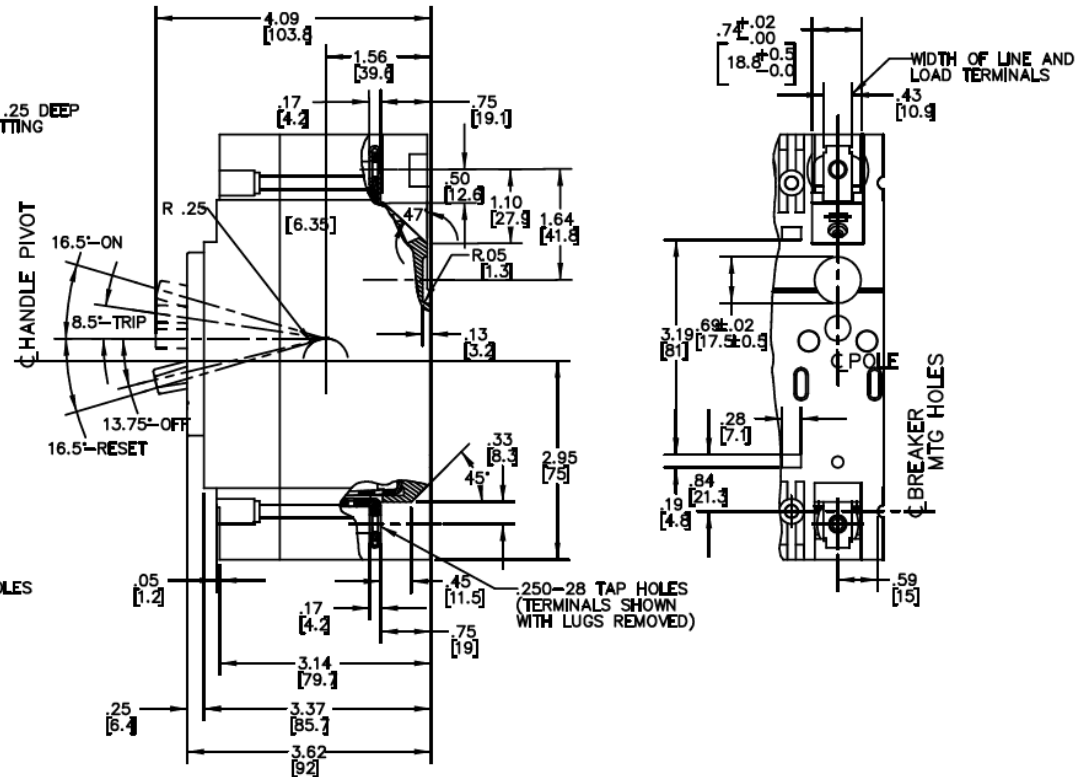

## Front View

## Side View

## Bottom View

Breaker Amps	Load Side Wire Range Size
15-100A	(1) #14 - #3 (CU) (1) #12 - #1 (AL)

imagination at work

90A 2PH TEB BREAKER 10K @ 120/240V  
FOR USE WITH GE METER STACKS- 225A SOCKETS

PUBLICATION #	CAT NO	DWG DATE	REV #
DEE-837	TEB122090	12/14/2015	01