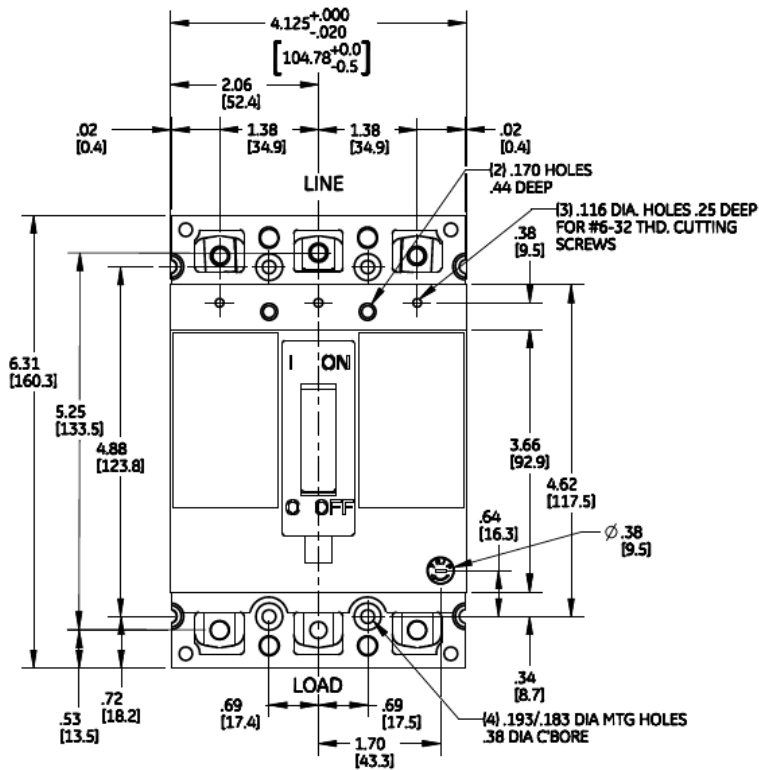

### Front View

### Bottom View

### Side View

### Terminal Info

Breaker Amps	Load Side Wire Range Size
15-60A	(1) #14 - #3 (CU) (1) #12 - #1 (AL)
70-100A	(1) #6 - 2/0 (CU) (1) #4 - 2/0 (AL)

25A 3PH TEB BREAKER 10K @ 208Y/120  
FOR USE WITH GE METER STACKS- 225A SOCKETS