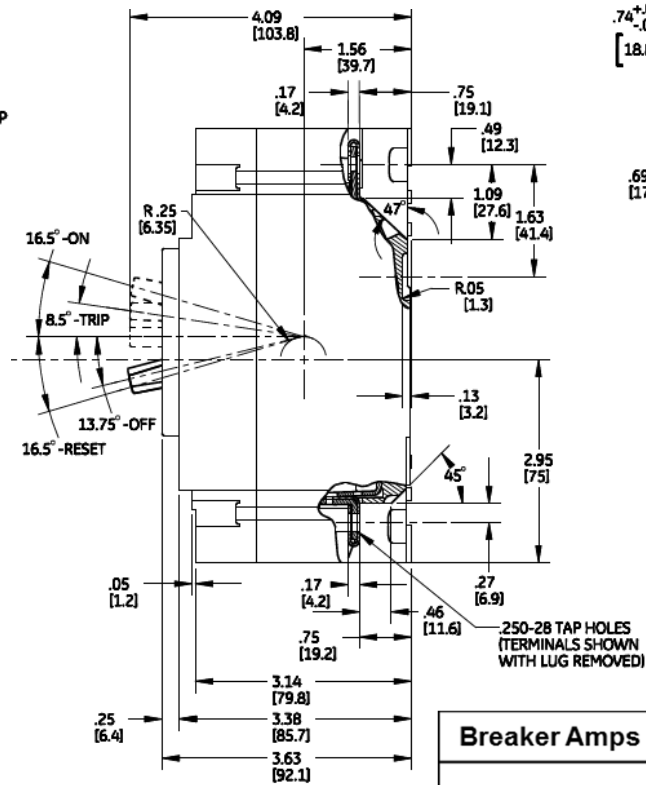

### Front View

### Bottom View

### Side View

### Terminal Info

Breaker Amps	Load Side Wire Range Size
15-60A	(1) #14 - #3 (CU) (1) #12 - #1 (AL)
70-100A	(1) #6 - 2/0 (CU) (1) #4 - 2/0 (AL)

25A 3PH TEB BREAKER 10K @ 208Y/120  
FOR USE WITH GE METER STACKS- 225A SOCKETS