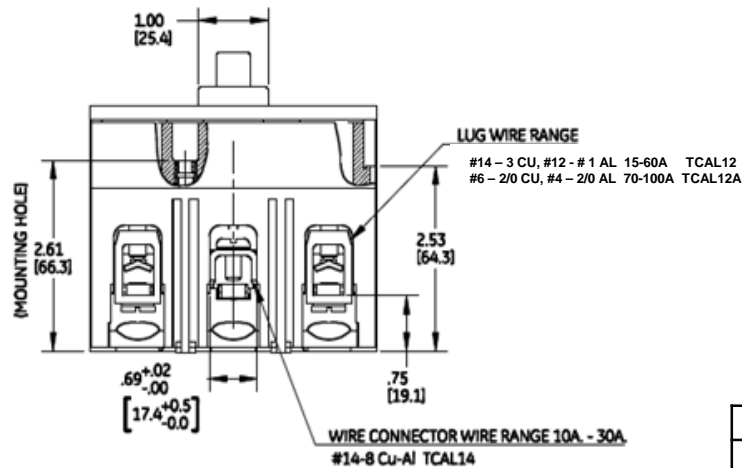

### Bottom View

### Terminal Info

Breaker Amps	Load Side Wire Range Size
15-60A	(1) #14 - #3 (CU) (1) #12 - #1 (AL)
70-100A	(1) #6 - 2/0 (CU) (1) #4 - 2/0 (AL)

25A 3PH TEB BREAKER 10K @ 208Y/120  
FOR USE WITH GE METER STACKS- 225A SOCKETS