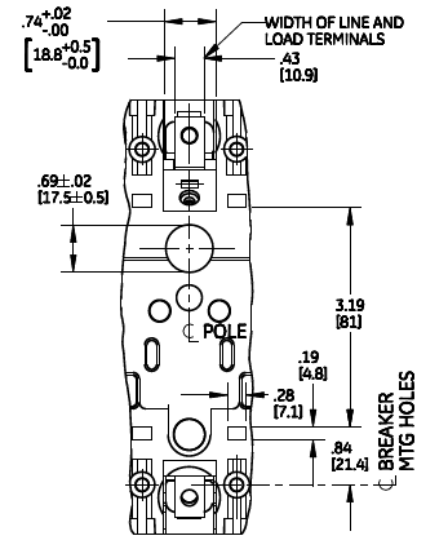

### Front View

### Bottom View

### Side View

### Terminal Info

Breaker Amps	Load Side Wire Range Size
15-60A	(1) #14 - #3 (CU) (1) #12 - #1 (AL)
70-100A	(1) #6 - 2/0 (CU) (1) #4 - 2/0 (AL)

25A 3PH TEB BREAKER 10K @ 208Y/120  
FOR USE WITH GE METER STACKS- 225A SOCKETS