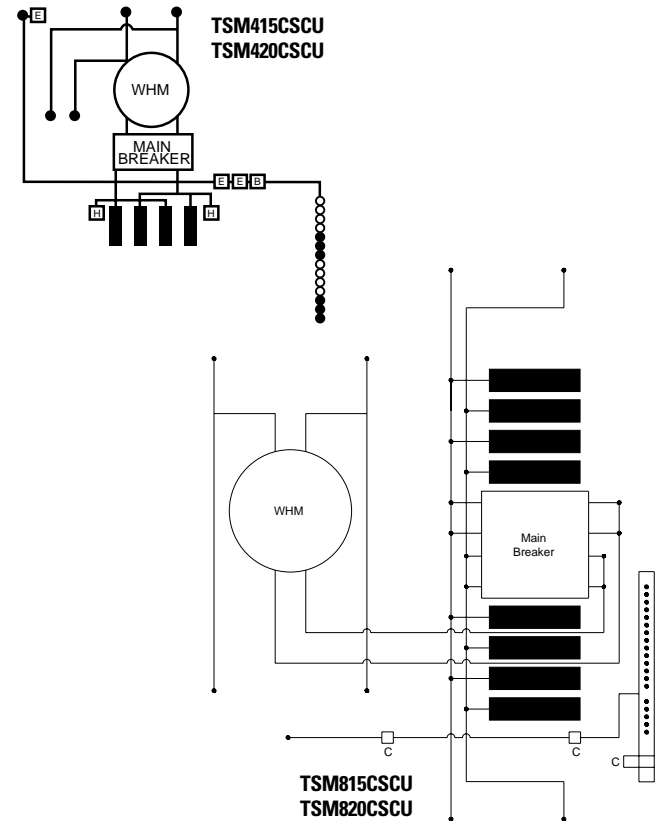

Wiring Diagrams

GE Industrial Systems

General Electric Company
41 Woodford Avenue, Plainville, CT 06062
www.GEindustrial.com
© 2000 General Electric Company