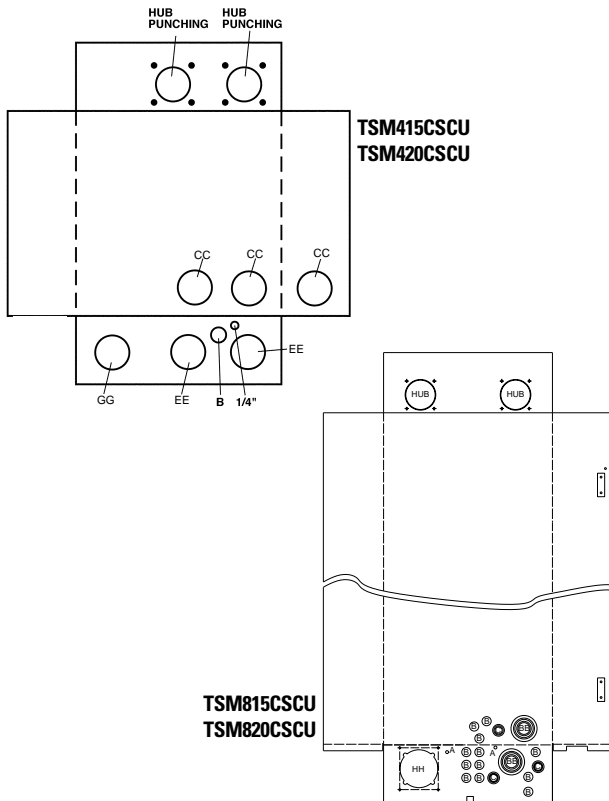

Meter Mains with Feed-thru Lugs

Surface mount, UL, overhead/underground feed, 22kAIC rms symmetrical

Main Amp Rating	Maximum Spaces				Total 1-Pole Spaces	Catalog Number	Main Wire Size	Ground Kit
	1" THQL		1/2" THQP					
	1-Pole	2-Pole	1-Pole	2-Pole				
150	4	2	8	3	8	TSM415CSCU	6-350	—
	8	4	16	6	16	TSM815CSCU	1-300	TGK12
200	4	2	8	3	8	TSM420CSCU	6-350	—
	8	4	16	6	16	TSM820CSCU	1-300	TGK12

Aluminum Raintight Hubs

Conduit Size	Cat. No
Closing Cap	TCCP
3/4"	TC75
1"	TC100
1 1/4"	TC125
1 1/2"	TC150
2"	TC200
2 1/2"	TC250
3"	TC300

Enclosure Dimensions & Weights

Catalog Number	Dimensions (in.) (W x H x D)	Weight (lbs.)
TSM415CSCU	14 x 28 x 4 1/2	35
TSM420CSCU		
TSM815CSCU	16 3/4 x 33 x 6 3/16	50
TSM820CSCU		

Wire Ranges

Terminal Symbol	Wire Ranges (AWG/kcmil)	
	Cu	Al
●	14-8	12-8
○	14-4	12-4
A	6-2	6-2
B	14-1/0	12-1/0
C	6-2/0	6-2/0
D	1-300	2/0-300
E	1-300	1-300
H	2/0-300	1-300

Knockouts

A	B	C	BB	CC	EE	GG	HH
9/32	—	3/8	—	—	—	—	—
—	1/2	1/2	—	1/2	1/2	—	1/2
—	—	3/4	3/4	3/4	3/4	—	3/4
—	—	—	1	1	1	—	1
—	—	—	1 1/4	1 1/4	1 1/4	1 1/4	1 1/4
—	—	—	1 1/2	1 1/2	1 1/2	1 1/2	1 1/2
—	—	—	2	2	2	2	2
—	—	—	—	—	2 1/2	2 1/2	2 1/2
—	—	—	—	—	—	3	3

Knockout Diagrams