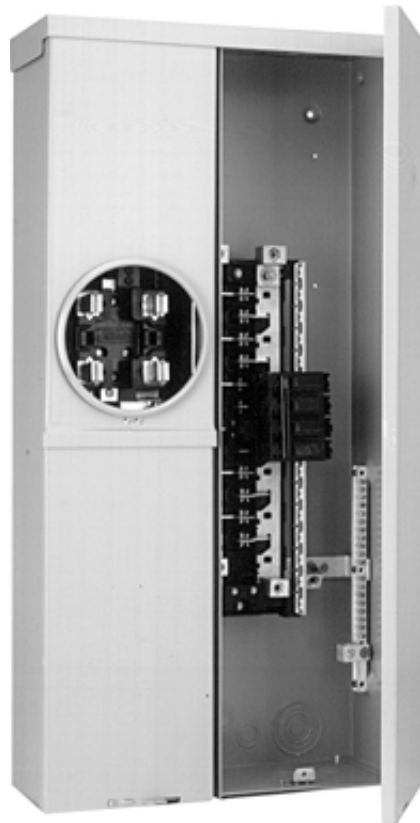

PowerMark Gold™ Meter Socket Load Center

**TSM415CSCU
TSM420CSCU**

**TSM815CSCU
TSM820CSCU**

Accepts:

1' THQL & 1/2" THQP
circuit breakers
THQLSURGE surge arrester
GFCI
AFCI

Standards/Approvals

UL 67, 489, 50, 414

Meter Main with Feed-thru Lugs

- 120/240V, 1 phase, 3-wire
- 200A ring type meter socket
- 150A & 200A 22kAIC main breaker
- Feed-thru lugs provide maximum flexibility
- 4/8 or 8/16 breaker spaces available
- 22/10 series rating for branch breakers
- NEMA 3R enclosure
- Surface mounting
- Suitable for overhead & underground applications (line & load)
- Wide box with generous wiring space
- Minimum 100% neutral terminations
- Factory installed bonded neutral
- 3" underground line knockouts
- Padlock provisions on door
- Hinged door is removable for safety & convenience

www.GEindustrial.com

GE Industrial Systems

Meter Mains with Feed-thru Lugs

Surface mount, UL, overhead/underground feed, 22kAIC rms symmetrical

Main Amp Rating	Maximum Spaces				Total 1-Pole Spaces	Catalog Number	Main Wire Size	Ground Kit
	1" THQL		1/2" THQP					
	1-Pole	2-Pole	1-Pole	2-Pole				
150	4	2	8	3	8	TSM415CSCU	6-350	—
	8	4	16	6	16	TSM815CSCU	1-300	TGK12
200	4	2	8	3	8	TSM420CSCU	6-350	—
	8	4	16	6	16	TSM820CSCU	1-300	TGK12