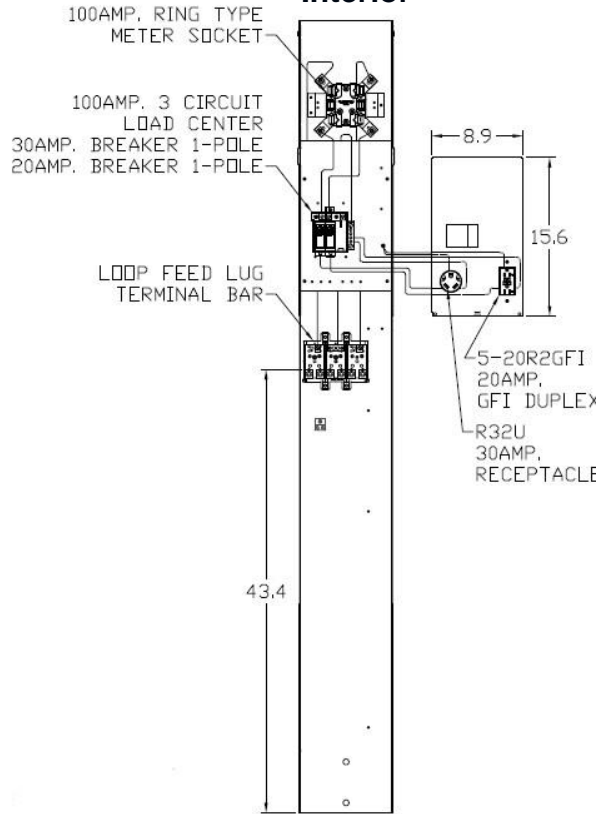

Top View

Front View Interior

Front View External Covers

Front Exterior View

Right Side View

Wire Range Size

CONNECTOR	COPPER		ALUMINUM	
	SOLID	STRAND	SOLID	STRAND
LINE	---	6-1/0	---	6-1/0
LOAD	14-10	14-10	---	---
NEUTRAL	14-4	14-4	14-4	14-4
POST LINE CONNECTORS SUITABLE FOR LOOP FEED	#6-350 KCMIL		#6-350 KCMIL	
EQUIP. GRND. POST	14-2/0	14-2/0	14-2/0	14-2/0

Industrial Solutions

by ABB

RV EQUIP-100A-MLO-RING TYPE-30A & 20A RECEPT
EARTH BURIAL POST-SINGLE SIDED-UNLIGHTED-G90-N3R

CAT NO	DWG DATE	REV#
GE1LM032ES	04/07/2020	02