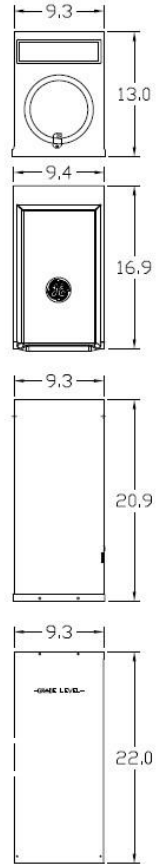

Top View

Front View Interior

Front View External Covers

Front Exterior View

Right Side View

Wire Range Size

CONNECTOR	COPPER		ALUMINUM	
	SOLID	STRAND	SOLID	STRAND
LINE	---	6-1/0	---	6-1/0
LOAD	14-10	14-10	---	---
NEUTRAL	14-4	14-4	14-4	14-4
POST LINE CONNECTORS SUITABLE FOR LOOP FEED	#6-350 KCMIL		#6-350 KCMIL	
EQUIP. GRND. POST	14-2/0	14-2/0	14-2/0	14-2/0

Industrial Solutions

by ABB

RV EQUIP-100A-MLO-RING TYPE-30A & 20A RECEPT
EARTH BURIAL POST-SINGLE SIDED-UNLIGHTED-G90-N3R

CAT NO	DWG DATE	REV#
GE1LM032ES	04/07/2020	02