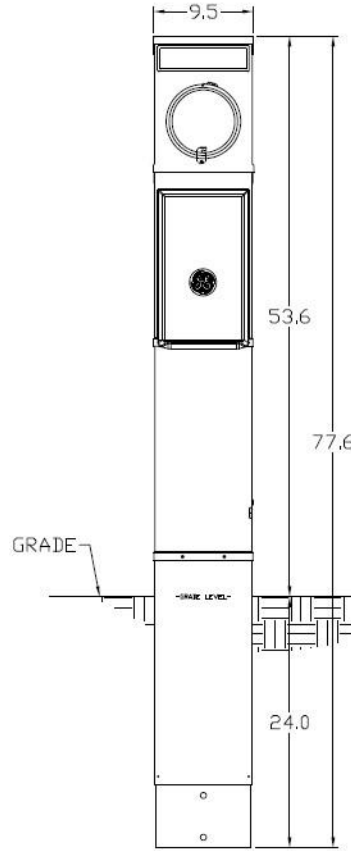

Top View

Front View Interior

Front View External Covers

Front Exterior View

Right Side View

Wire Range Size

CONNECTOR	COPPER		ALUMINUM	
	SOLID	STRAND	SOLID	STRAND
LINE	---	6-1/0	---	6-1/0
LOAD	14-10	14-10	---	---
NEUTRAL	14-4	14-4	14-4	14-4
POST LINE CONNECTORS SUITABLE FOR LOOP FEED	#6-350 KCMIL		#6-350 KCMIL	
EQUIP. GRND. POST	14-2/0	14-2/0	14-2/0	14-2/0

Industrial Solutions

by ABB

RV EQUIP-100A-MLO-RING TYPE-30A & 20A RECEPT
EARTH BURIAL POST-SINGLE SIDED-UNLIGHTED-G90-N3R

CAT NO	DWG DATE	REV#
GE1LM032ES	04/07/2020	02