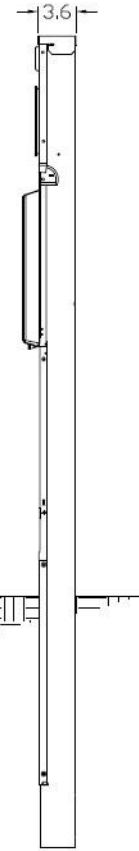

Top View

Front View Interior

Front View External Covers

Front Exterior View

Right Side View

Wire Range Size

CONNECTOR	COPPER		ALUMINUM	
	SOLID	STRAND	SOLID	STRAND
LINE	---	6-1/0	---	6-1/0
LOAD	14-10	14-10	---	---
NEUTRAL	14-4	14-4	14-4	14-4
POST LINE CONNECTORS SUITABLE FOR LOOP FEED	#6-350 KCMIL		#6-350 KCMIL	
EQUIP. GRND. POST	14-2/0	14-2/0	14-2/0	14-2/0

Industrial Solutions

by ABB

RV EQUIP-100A-MLO-RING TYPE-30A & 20A RECEPT
EARTH BURIAL POST-SINGLE SIDED-UNLIGHTED-G90-N3R

CAT NO	DWG DATE	REV#
GE1LM032ES	04/07/2020	02