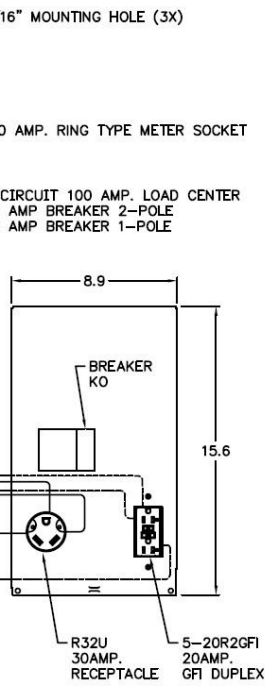

Top View

Knockouts

G=	1/2", 3/4", 1" KO
B=	1", 1-1/4", 1-1/2" KO
D=	3/4", 1", 1-1/4" KO
H=	9/32" KO

Left Side View

Front View Interior

Front View Inside Cover

Front View External Covers

Right Side View

Bottom View

Wire Range Size

CONNECTOR	COPPER		ALUMINUM	
	SOLID	STRAND	SOLID	STRAND
LINE	14-8	14-2	12-8	12-2
LOAD	14-10	14-10	---	---
NEUTRAL END HOLE	14-8	14-2	12-8	12-2
NEUTRAL SIDE HOLE	14-8	14-4	12-8	12-4
EQUIP. GRND.	12-8	12-2	12-8	12-2