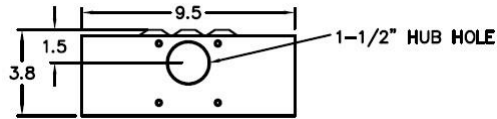

Top View

Knockouts

G=	1/2", 3/4", 1" KO
B=	1", 1-1/4", 1-1/2" KO
D=	3/4", 1", 1-1/4" KO
H=	9/32" KO

Left Side View

Front View Interior

Front View Inside Cover

Front View External Covers

Right Side View

Bottom View

Wire Range Size

CONNECTOR	COPPER		ALUMINUM	
	SOLID	STRAND	SOLID	STRAND
LINE	14-8	14-2	12-8	12-2
LOAD	14-10	14-10	---	---
NEUTRAL END HOLE	14-8	14-2	12-8	12-2
NEUTRAL SIDE HOLE	14-8	14-4	12-8	12-4
EQUIP. GRND.	12-8	12-2	12-8	12-2