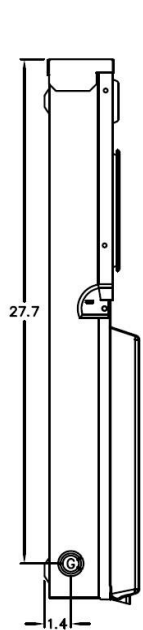

Top View

Knockouts

G=	1/2", 3/4", 1" KO
B=	1", 1-1/4", 1-1/2" KO
D=	3/4", 1", 1-1/4" KO
H=	9/32" KO

Left Side View

Front View Interior

Front View Inside Cover

Front View External Covers

Right Side View

Bottom View

Wire Range Size

CONNECTOR	COPPER		ALUMINUM	
	SOLID	STRAND	SOLID	STRAND
LINE	14-8	14-2	12-8	12-2
LOAD	14-10	14-10	---	---
NEUTRAL END HOLE	14-8	14-2	12-8	12-2
NEUTRAL SIDE HOLE	14-8	14-4	12-8	12-4
EQUIP. GRND.	12-8	12-2	12-8	12-2

Industrial Solutions

by ABB

RV EQUIP- 100A - MLO - RING TYPE - 30A & 20A RECEPT SURFACE MOUNT - SINGLE SIDE - UNLIGHTED - N3R - G90

CAT NO	DWG DATE	REV#
GE1LM032SS	04/07/2020	02