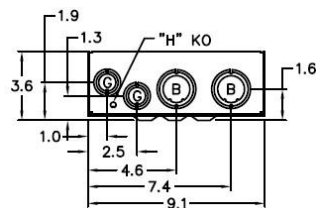

Top View

Knockouts

G=	1/2", 3/4", 1" KO
B=	1", 1-1/4", 1-1/2" KO
D=	3/4", 1", 1-1/4" KO
H=	9/32" KO

Left Side View

Front View Interior

Front View Inside Cover

Front View External Covers

Right Side View

Bottom View

Wire Range Size

CONNECTOR	COPPER		ALUMINUM	
	SOLID	STRAND	SOLID	STRAND
LINE	14-8	14-2	12-8	12-2
LOAD	14-10	14-10	---	---
NEUTRAL END HOLE	14-8	14-2	12-8	12-2
NEUTRAL SIDE HOLE	14-8	14-4	12-8	12-4
EQUIP. GRND.	12-8	12-2	12-8	12-2

Industrial Solutions

by ABB

RV EQUIP- 100A - MLO - RING TYPE - 30A & 20A RECEPT SURFACE MOUNT - SINGLE SIDE - UNLIGHTED - N3R - G90

CAT NO	DWG DATE	REV#
GE1LM032SS	04/07/2020	02