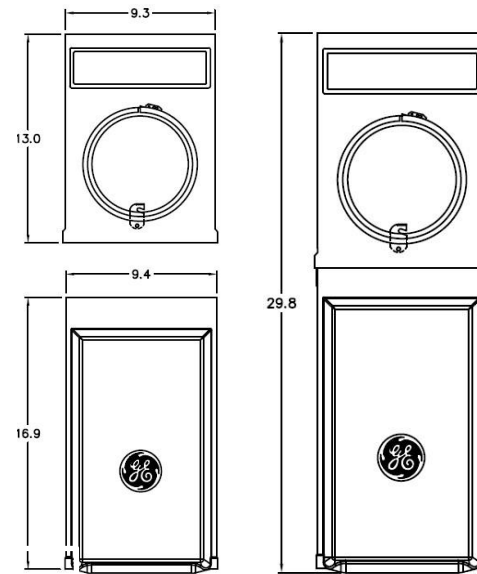

Top View

Knockouts

G=	1/2", 3/4", 1" KO
B=	1", 1-1/4", 1-1/2" KO
D=	3/4", 1", 1-1/4" KO
H=	9/32" KO

Left Side View

Front View Interior

Front View Inside Cover

Front View External Covers

Right Side View

Bottom View

Wire Range Size

CONNECTOR	COPPER		ALUMINUM	
	SOLID	STRAND	SOLID	STRAND
LINE	14-8	14-2	12-8	12-2
LOAD	14-10	14-10	---	---
NEUTRAL END HOLE	14-8	14-2	12-8	12-2
NEUTRAL SIDE HOLE	14-8	14-4	12-8	12-4
EQUIP. GRND.	12-8	12-2	12-8	12-2

Industrial Solutions

by ABB

RV EQUIP- 100A - MLO - RING TYPE - 30A & 20A RECEPT SURFACE MOUNT - SINGLE SIDE - UNLIGHTED - N3R - G90

CAT NO	DWG DATE	REV#
GE1LM032SS	04/07/2020	02