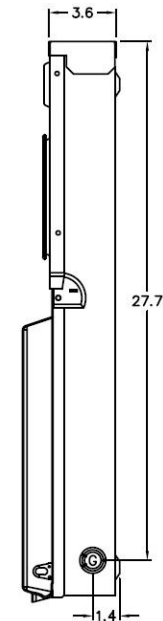

Top View

Knockouts

G=	1/2", 3/4", 1" KO
B=	1", 1-1/4", 1-1/2" KO
D=	3/4", 1", 1-1/4" KO
H=	9/32" KO

Left Side View

Front View Interior

Front View Inside Cover

Front View External Covers

Right Side View

Bottom View

Wire Range Size

CONNECTOR	COPPER		ALUMINUM	
	SOLID	STRAND	SOLID	STRAND
LINE	14-8	14-2	12-8	12-2
LOAD	14-10	14-10	---	---
NEUTRAL END HOLE	14-8	14-2	12-8	12-2
NEUTRAL SIDE HOLE	14-8	14-4	12-8	12-4
EQUIP. GRND.	12-8	12-2	12-8	12-2

Industrial Solutions

by ABB

RV EQUIP- 100A - MLO - RING TYPE - 30A & 20A RECEPT SURFACE MOUNT - SINGLE SIDE - UNLIGHTED - N3R - G90

CAT NO	DWG DATE	REV#
GE1LM032SS	04/07/2020	02