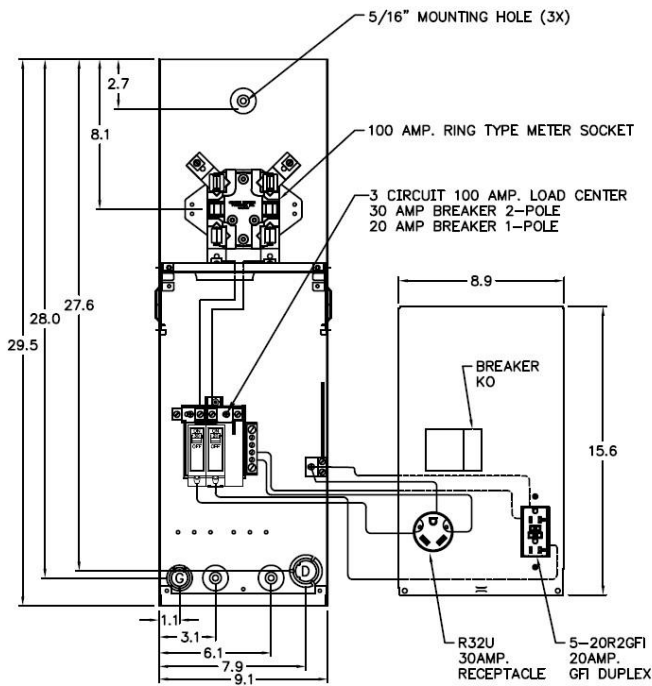

Top View

Knockouts

G=	1/2", 3/4", 1" KO
B=	1", 1-1/4", 1-1/2" KO
D=	3/4", 1", 1-1/4" KO
H=	9/32" KO

Left Side View

Front View Interior

Front View Inside Cover

Front View External Covers

Right Side View

Bottom View

Wire Range Size

CONNECTOR	COPPER		ALUMINUM	
	SOLID	STRAND	SOLID	STRAND
LINE	14-8	14-2	12-8	12-2
LOAD	14-10	14-10	---	---
NEUTRAL END HOLE	14-8	14-2	12-8	12-2
NEUTRAL SIDE HOLE	14-8	14-4	12-8	12-4
EQUIP. GRND.	12-8	12-2	12-8	12-2

Industrial Solutions

by ABB

RV EQUIP- 100A - MLO - RING TYPE - 30A & 20A RECEPT SURFACE MOUNT - SINGLE SIDE - UNLIGHTED - N3R - G90

CAT NO	DWG DATE	REV#
GE1LM032SS	04/07/2020	02