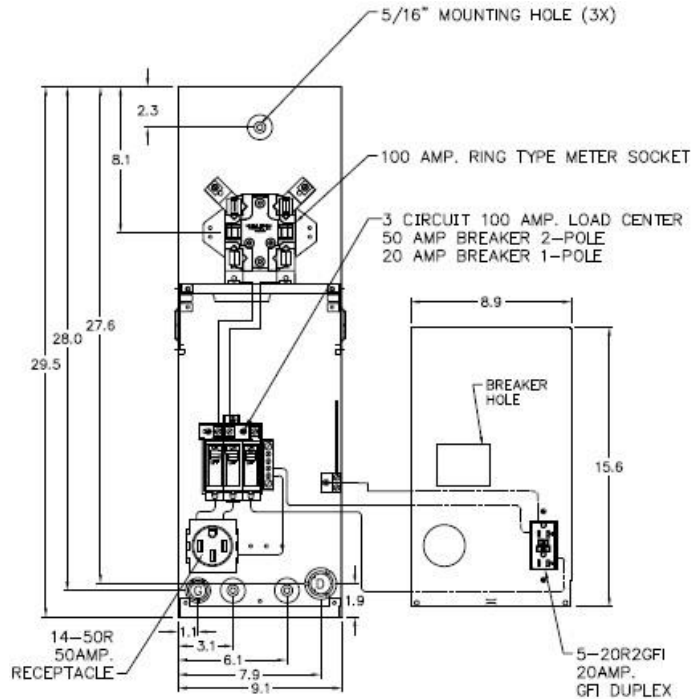

Front View Interior