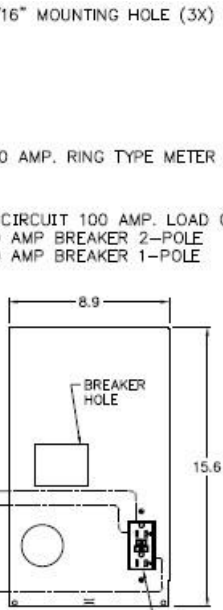

Front View Inside Cover