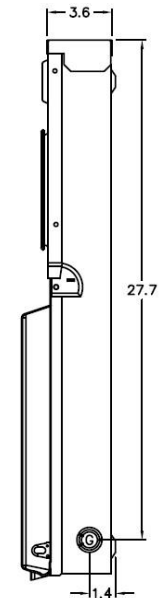

Right Side View