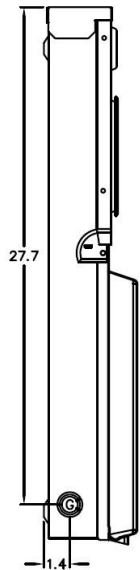

### Top View

### Knockouts

G=	1/2", 3/4", 1" KO
B=	1", 1-1/4", 1-1/2" KO
D=	3/4", 1", 1-1/4" KO
H=	9/32" KO

### Left Side View

### Wire Range Size

CONNECTOR	COPPER		ALUMINUM		
	SOLID	STRAND	SOLID	STRAND	
LINE	14-8	14-2	12-8	12-2	
LOAD	14-10	14-10	---	---	
NEUTRAL	END HOLE	14-8	14-2	12-8	12-2
NEUTRAL	SIDE HOLE	14-8	14-4	12-8	12-4
EQUIP. GRND.		12-8	12-2	12-8	12-2