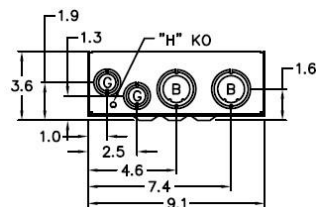

### Front View Inside Cover

### Wire Range Size

CONNECTOR	COPPER		ALUMINUM		
	SOLID	STRAND	SOLID	STRAND	
LINE	14-8	14-2	12-8	12-2	
LOAD	14-10	14-10	---	---	
NEUTRAL	END HOLE	14-8	14-2	12-8	12-2
NEUTRAL	SIDE HOLE	14-8	14-4	12-8	12-4
EQUIP. GRND.		12-8	12-2	12-8	12-2