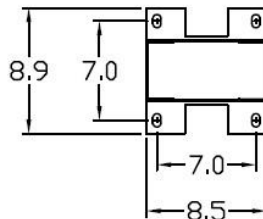

Front View Interior

Front View External Covers

Front View Exterior

Bottom View

Wire Range Size

CONNECTOR	COPPER		ALUMINUM	
	SOLID	STRAND	SOLID	STRAND
LINE	---	6-1/0	---	6-1/0
LOAD	14-10	14-10	---	---
NEUTRAL LARGE HOLE	12-8	12-1/0	10-8	10-1/0
NEUTRAL SMALL HOLE	14-8	14-4	12-8	12-4
POST LINE CONNECTORS SUITABLE FOR LOOP FEED	#6-350 KCMIL		#6-350 KCMIL	
EQUIP. GRND. POST	14-2/0	14-2/0	14-2/0	14-2/0