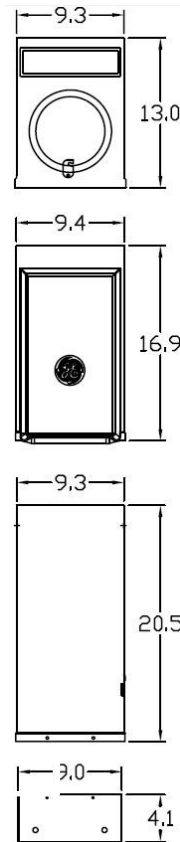

Front View Interior

Front View External Covers

Front View Exterior

Bottom View

Wire Range Size

CONNECTOR	COPPER		ALUMINUM	
	SOLID	STRAND	SOLID	STRAND
LINE	---	6-1/0	---	6-1/0
LOAD	14-10	14-10	---	---
NEUTRAL LARGE HOLE	12-8	12-1/0	10-8	10-1/0
NEUTRAL SMALL HOLE	14-8	14-4	12-8	12-4
POST LINE CONNECTORS SUITABLE FOR LOOP FEED	#6-350 KCMIL		#6-350 KCMIL	
EQUIP. GRND. POST	14-2/0	14-2/0	14-2/0	14-2/0

NOTES: EARTH BURIAL POST

Industrial Solutions

by ABB

RV EQUIP-100A-MLO-RING TYPE-50A,30A&20A RECEPT
EARTH BURIAL POST-BACK TO BACK-UNLIGHTED-N3R-G90

CAT NO	DWG DATE	REV#
GE1LM532EB	04/07/2020	02