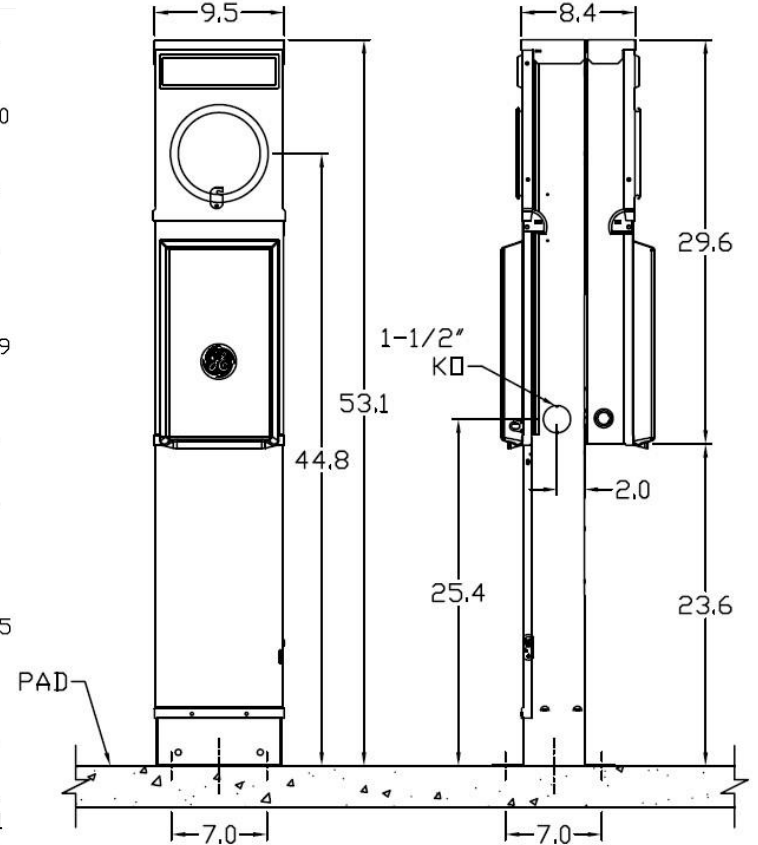

Front View Interior

Front View External Covers

Front View Exterior

Bottom View

Wire Range Size

CONNECTOR	COPPER		ALUMINUM	
	SOLID	STRAND	SOLID	STRAND
LINE	---	6-1/0	---	6-1/0
LOAD	14-10	14-10	---	---
NEUTRAL LARGE HOLE	12-8	12-1/0	10-8	10-1/0
NEUTRAL SMALL HOLE	14-8	14-4	12-8	12-4
POST LINE CONNECTORS SUITABLE FOR LOOP FEED	#6-350 KCMIL		#6-350 KCMIL	
EQUIP. GRND. POST	14-2/0	14-2/0	14-2/0	14-2/0

NOTES: EARTH BURIAL POST

Industrial Solutions

by ABB

RV EQUIP-100A-MLO-RING TYPE-50A,30A&20A RECEPT
EARTH BURIAL POST-BACK TO BACK-UNLIGHTED-N3R-G90

CAT NO	DWG DATE	REV#
GE1LM532EB	04/07/2020	02