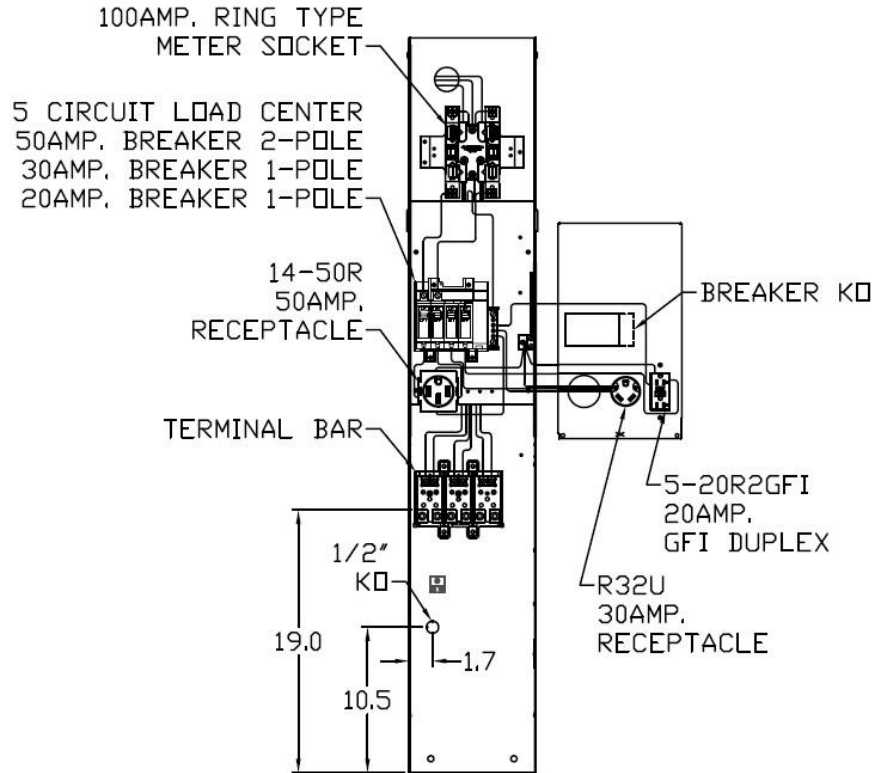

Front View Interior

Front View External Covers

Front View Exterior

Bottom View

Wire Range Size

CONNECTOR	COPPER		ALUMINUM	
	SOLID	STRAND	SOLID	STRAND
LINE	---	6-1/0	---	6-1/0
LOAD	14-10	14-10	---	---
NEUTRAL LARGE HOLE	12-8	12-1/0	10-8	10-1/0
NEUTRAL SMALL HOLE	14-8	14-4	12-8	12-4
POST LINE CONNECTORS SUITABLE FOR LOOP FEED	#6-350 KCMIL		#6-350 KCMIL	
EQUIP. GRND. POST	14-2/0	14-2/0	14-2/0	14-2/0

NOTES: EARTH BURIAL POST

Industrial Solutions

by ABB

RV EQUIP-100A-MLO-RING TYPE-50A,30A&20A RECEPT
EARTH BURIAL POST-BACK TO BACK-UNLIGHTED-N3R-G90

CAT NO	DWG DATE	REV#
GE1LM532EB	04/07/2020	02