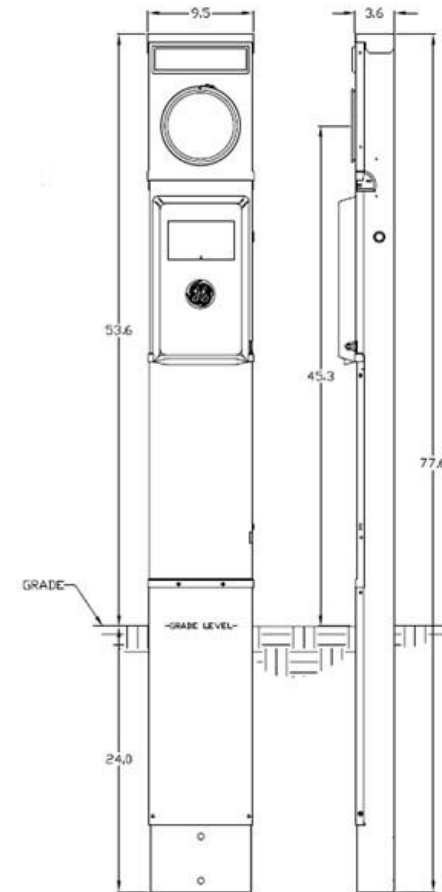

Front View Interior

Front View External Covers

Receptacle Section Cover

Front Exterior View

Right Side View

Wire Range Size

CONNECTOR	COPPER		ALUMINUM	
	SOLID	STRAND	SOLID	STRAND
LINE	---	6-1/0	---	6-1/0
LOAD	14-10	14-10	---	---
NEUTRAL	14-4	14-4	14-4	14-4
POST LINE CONNECTORS SUITABLE FOR LOOP FEED	#6-350 KCMIL		#6-350 KCMIL	
EQUIP, GRND, POST	14-2/0	14-2/0	14-2/0	14-2/0

NOTES: EARTH BURIAL POST

Industrial Solutions

by ABB

RV EQUIP-100A-MLO-RING TYPE-50A,30A&20A RECEPT
EARTH BURIAL POST - SINGLE SIDED - LIGHTED - G90 - N3R

CAT NO	DWG DATE	REV#
GE1LM532ESL	04/07/2020	02