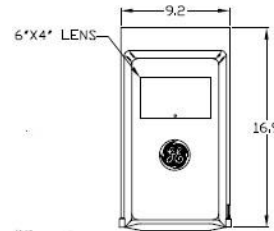

Front View Interior

Front View External Covers

Receptacle Section Cover

Front Exterior View

Right Side View

Wire Range Size

CONNECTOR	COPPER		ALUMINUM	
	SOLID	STRAND	SOLID	STRAND
LINE	---	6-1/0	---	6-1/0
LOAD	14-10	14-10	---	---
NEUTRAL	14-4	14-4	14-4	14-4
POST LINE CONNECTORS SUITABLE FOR LOOP FEED	#6-350 KCMIL		#6-350 KCMIL	
EQUIP, GRND, POST	14-2/0	14-2/0	14-2/0	14-2/0