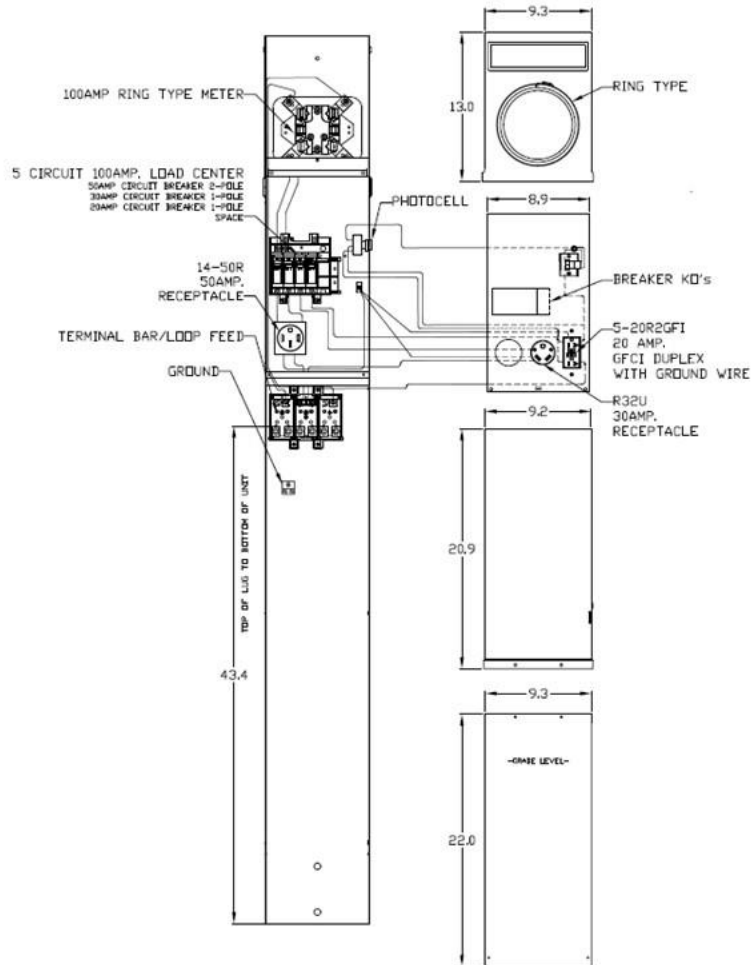

Front View Interior

Front View External Covers

Receptacle Section Cover

Front Exterior View

Right Side View

Wire Range Size

CONNECTOR	COPPER		ALUMINUM	
	SOLID	STRAND	SOLID	STRAND
LINE	---	6-1/0	---	6-1/0
LOAD	14-10	14-10	---	---
NEUTRAL	14-4	14-4	14-4	14-4
POST LINE CONNECTORS SUITABLE FOR LOOP FEED	#6-350 KCMIL		#6-350 KCMIL	
EQUIP, GRND, POST	14-2/0	14-2/0	14-2/0	14-2/0

NOTES: EARTH BURIAL POST

Industrial Solutions

by ABB

RV EQUIP-100A-MLO-RING TYPE-50A,30A&20A RECEPT
EARTH BURIAL POST - SINGLE SIDED - LIGHTED - G90 - N3R

CAT NO	DWG DATE	REV#
GE1LM532ESL	04/07/2020	02