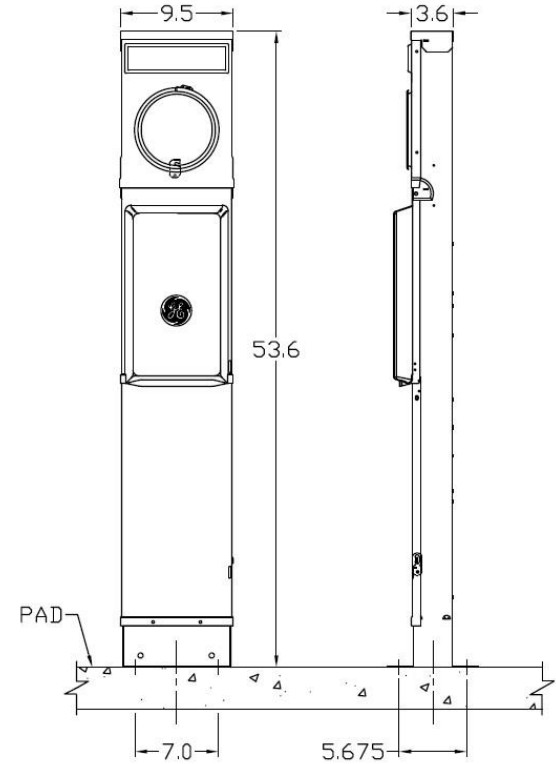

**Top View**

**Front View  
External Covers**

**Front  
Exterior View**

**Right Side  
View**

**Front View  
Interior**

**Bottom View**

**Wire Range Size**

CONNECTOR	COPPER		ALUMINUM	
	SOLID	STRAND	SOLID	STRAND
LINE	---	6-1/0	---	6-1/0
LOAD	14-10	14-10	---	---
NEUTRAL	14-4	14-4	14-4	14-4
POST LINE CONNECTORS SUITABLE FOR LOOP FEED	#6-350	KCMIL	#6-350	KCMIL
EQUIP. GRND. POST	14-2/0	14-2/0	14-2/0	14-2/0

**Industrial  
Solutions**

**by ABB**

RV EQUIP-100A-MLO-RING TYPE-50A,30A&20A RECEPT  
PAD MOUNT POST-SINGLE SIDED-UNLIGHTED-G90-N3R

CAT NO	DWG DATE	REV#
GE1LM532PS	04/07/2020	02