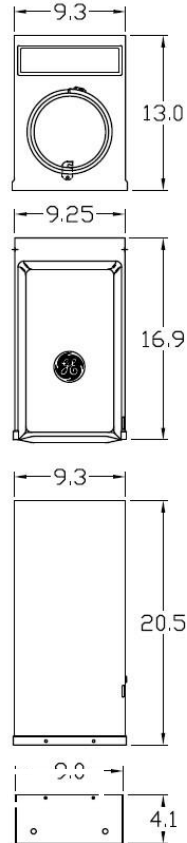

**Top View**

**Front View  
External Covers**

**Front  
Exterior View**

**Right Side  
View**

**Front View  
Interior**

**Bottom View**

**Wire Range Size**

CONNECTOR	COPPER		ALUMINUM	
	SOLID	STRAND	SOLID	STRAND
LINE	---	6-1/0	---	6-1/0
LOAD	14-10	14-10	---	---
NEUTRAL	14-4	14-4	14-4	14-4
POST LINE CONNECTORS SUITABLE FOR LOOP FEED	#6-350	KCMIL	#6-350	KCMIL
EQUIP. GRND. POST	14-2/0	14-2/0	14-2/0	14-2/0

**Industrial  
Solutions**

**by ABB**

RV EQUIP-100A-MLO-RING TYPE-50A,30A&20A RECEPT  
PAD MOUNT POST-SINGLE SIDED-UNLIGHTED-G90-N3R

CAT NO	DWG DATE	REV#
GE1LM532PS	04/07/2020	02