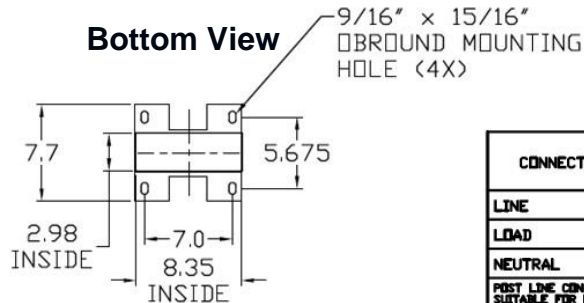

**Top View**

**Front View  
External Covers**

**Front  
Exterior View**

**Right Side  
View**

**Front View  
Interior**

**Bottom View**

**Wire Range Size**

CONNECTOR	COPPER		ALUMINUM	
	SOLID	STRAND	SOLID	STRAND
LINE	---	6-1/0	---	6-1/0
LOAD	14-10	14-10	---	---
NEUTRAL	14-4	14-4	14-4	14-4
POST LINE CONNECTORS SUITABLE FOR LOOP FEED	#6-350	KCMIL	#6-350	KCMIL
EQUIP. GRND. POST	14-2/0	14-2/0	14-2/0	14-2/0

**Industrial  
Solutions**

**by ABB**

RV EQUIP-100A-MLO-RING TYPE-50A,30A&20A RECEPT  
PAD MOUNT POST-SINGLE SIDED-UNLIGHTED-G90-N3R

CAT NO	DWG DATE	REV#
GE1LM532PS	04/07/2020	02