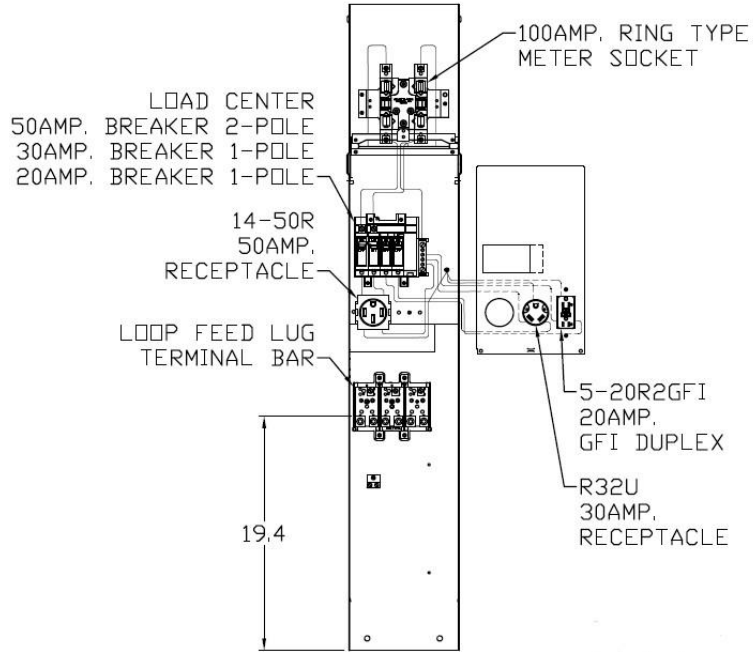

**Top View**

**Front View  
External Covers**

**Front  
Exterior View**

**Right Side  
View**

**Front View  
Interior**

**Bottom View**

**Wire Range Size**

CONNECTOR	COPPER		ALUMINUM	
	SOLID	STRAND	SOLID	STRAND
LINE	---	6-1/0	---	6-1/0
LOAD	14-10	14-10	---	---
NEUTRAL	14-4	14-4	14-4	14-4
POST LINE CONNECTORS SUITABLE FOR LOOP FEED	#6-350	KCMIL	#6-350	KCMIL
EQUIP. GRND. POST	14-2/0	14-2/0	14-2/0	14-2/0

**Industrial  
Solutions**

**by ABB**

RV EQUIP-100A-MLO-RING TYPE-50A,30A&20A RECEPT  
PAD MOUNT POST-SINGLE SIDED-UNLIGHTED-G90-N3R

CAT NO	DWG DATE	REV#
GE1LM532PS	04/07/2020	02