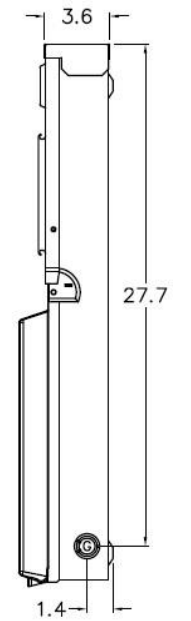

Left Side View

Front View Interior

Front View External Covers

Front Exterior View

Right Side View

Bottom View

Knockouts

- G= 1/2", 3/4", 1" KO
- B= 1", 1-1/4", 1-1/2" KO
- D= 3/4", 1", 1-1/4" KO
- H= 9/32" KO

Wire Range Size

CONNECTOR	COPPER		ALUMINUM	
	SOLID	STRAND	SOLID	STRAND
LINE	---	6-1/0	---	6-1/0
LOAD	14-10	14-10	---	---
NEUTRAL	LARGE HOLE 12-8	12-1/0	10-8	10-1/0
NEUTRAL	SMALL HOLE 14-8	14-4	12-8	12-4
EQUIP. GRND.	12-8	12-2	12-8	12-2

Industrial Solutions

by ABB

RV EQUIP-100A-MLO-RING TYPE-50A,30A&20A
RECEPT-SURFACE-SINGLE SIDED-UNLIGHTED-G90-N3R

CAT NO	DWG DATE	REV#
GE1LM532SS	04/07/2020	02