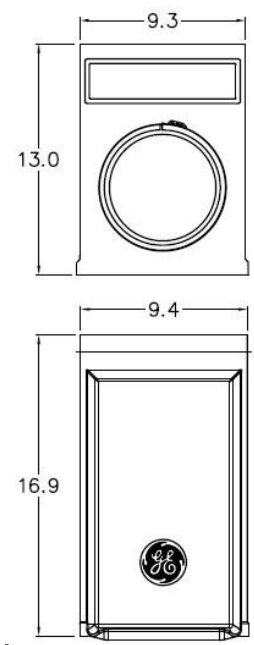

Left Side View

Front View Interior

Front View External Covers

Front Exterior View

Right Side View

Bottom View

Knockouts

- G= 1/2", 3/4", 1" KO
- B= 1", 1-1/4", 1-1/2" KO
- D= 3/4", 1", 1-1/4" KO
- H= 9/32" KO

Wire Range Size

CONNECTOR	COPPER		ALUMINUM	
	SOLID	STRAND	SOLID	STRAND
LINE	---	6-1/0	---	6-1/0
LOAD	14-10	14-10	---	---
NEUTRAL	LARGE HOLE 12-8	12-1/0	10-8	10-1/0
NEUTRAL	SMALL HOLE 14-8	14-4	12-8	12-4
EQUIP. GRND.	12-8	12-2	12-8	12-2