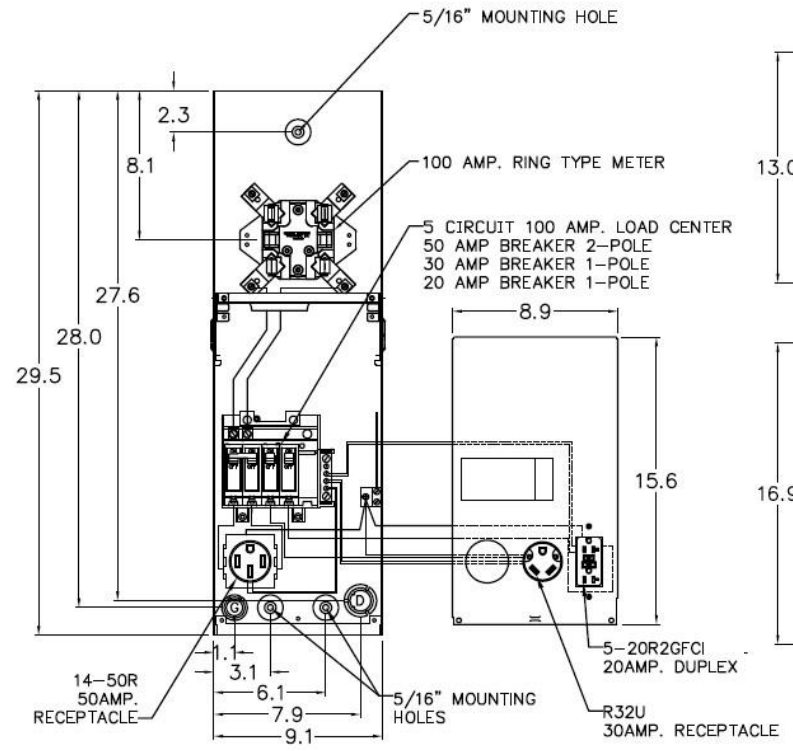

Left Side View

Front View Interior

Front View External Covers

Front Exterior View

Right Side View

Bottom View

Knockouts

- G= 1/2", 3/4", 1" KO
- B= 1", 1-1/4", 1-1/2" KO
- D= 3/4", 1", 1-1/4" KO
- H= 9/32" KO

Wire Range Size

CONNECTOR	COPPER		ALUMINUM	
	SOLID	STRAND	SOLID	STRAND
LINE	---	6-1/0	---	6-1/0
LOAD	14-10	14-10	---	---
NEUTRAL	LARGE HOLE 12-8	12-1/0	10-8	10-1/0
NEUTRAL	SMALL HOLE 14-8	14-4	12-8	12-4
EQUIP. GRND.	12-8	12-2	12-8	12-2

Industrial Solutions

by ABB

RV EQUIP-100A-MLO-RING TYPE-50A,30A&20A
RECEPT-SURFACE-SINGLE SIDED-UNLIGHTED-G90-N3R

CAT NO	DWG DATE	REV#
GE1LM532SS	04/07/2020	02