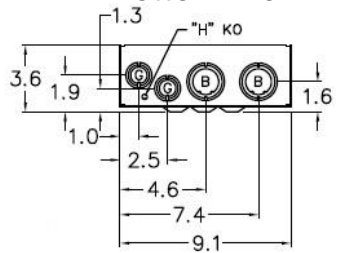

Left Side View

Front View Interior

Front View External Covers

Front Exterior View

Right Side View

Bottom View

Knockouts

- G= 1/2", 3/4", 1" KO
- B= 1", 1-1/4", 1-1/2" KO
- D= 3/4", 1", 1-1/4" KO
- H= 9/32" KO

Wire Range Size

CONNECTOR	COPPER		ALUMINUM	
	SOLID	STRAND	SOLID	STRAND
LINE	---	6-1/0	---	6-1/0
LOAD	14-10	14-10	---	---
NEUTRAL	LARGE HOLE 12-8	12-1/0	10-8	10-1/0
NEUTRAL	SMALL HOLE 14-8	14-4	12-8	12-4
EQUIP. GRND.	12-8	12-2	12-8	12-2

Industrial Solutions

by ABB

RV EQUIP-100A-MLO-RING TYPE-50A,30A&20A
RECEPT-SURFACE-SINGLE SIDED-UNLIGHTED-G90-N3R

CAT NO	DWG DATE	REV#
GE1LM532SS	04/07/2020	02