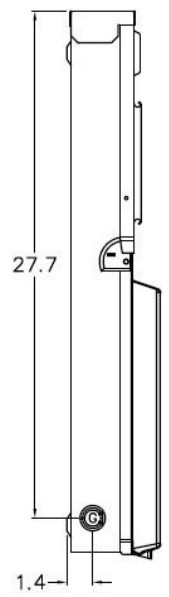

Left Side View

Front View Interior

Front View External Covers

Front Exterior View

Right Side View

Bottom View

Knockouts

- G= 1/2", 3/4", 1" KO
- B= 1", 1-1/4", 1-1/2" KO
- D= 3/4", 1", 1-1/4" KO
- H= 9/32" KO

Wire Range Size

CONNECTOR	COPPER		ALUMINUM	
	SOLID	STRAND	SOLID	STRAND
LINE	---	6-1/0	---	6-1/0
LOAD	14-10	14-10	---	---
NEUTRAL	LARGE HOLE 12-8	12-1/0	10-8	10-1/0
NEUTRAL	SMALL HOLE 14-8	14-4	12-8	12-4
EQUIP. GRND.	12-8	12-2	12-8	12-2