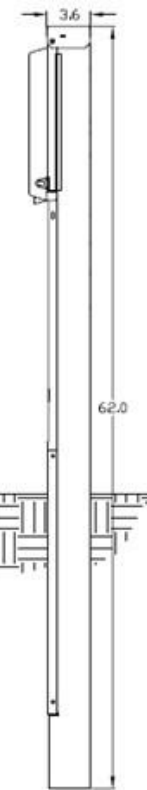

Top View

Front View Interior

Front View External Cover

Front Exterior View

Right Side View

Wire Range Size

CONNECTOR	COPPER		ALUMINUM	
	SOLID	STRAND	SOLID	STRAND
LINE	14-8	14-1/0	12-8	12-1/0
LOAD	14-10	14-10	---	---
NEUTRAL	14-4	14-4	14-4	14-4
POST LINE CONNECTORS SUITABLE FOR LOOP FEED	#6-350 KCMIL		#6-350 KCMIL	
EQUIP. GRND. POST	14-2/0	14-2/0	14-2/0	14-2/0

Industrial Solutions

by ABB

RV EQUIP-100A-MLO-UNMETERED - 30 A & 20A RECEPT
EARTH BURIAL-SINGLE SIDED-UNLIGHTED-G90-N3R

CAT NO	DWG DATE	REV#
GE1LU032ES	04/07/2020	02