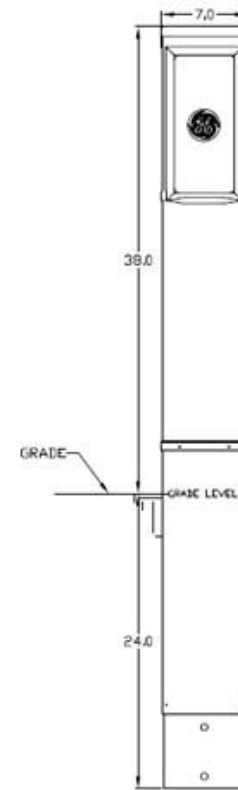

Top View

Front View Interior

Front View External Cover

Front Exterior View

Right Side View

Wire Range Size

CONNECTOR	COPPER		ALUMINUM	
	SOLID	STRAND	SOLID	STRAND
LINE	14-8	14-1/0	12-8	12-1/0
LOAD	14-10	14-10	---	---
NEUTRAL	14-4	14-4	14-4	14-4
POST LINE CONNECTORS SUITABLE FOR LOOP FEED	#6-350 KCMIL		#6-350 KCMIL	
EQUIP. GRND. POST	14-2/0	14-2/0	14-2/0	14-2/0

Industrial Solutions

by ABB

RV EQUIP-100A-MLO-UNMETERED - 30 A & 20A RECEPT
EARTH BURIAL-SINGLE SIDED-UNLIGHTED-G90-N3R

CAT NO	DWG DATE	REV#
GE1LU032ES	04/07/2020	02