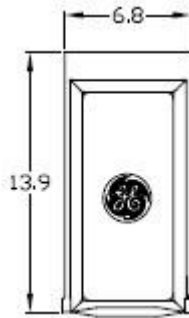

Top View

Front View Interior

Front View External Cover

Front Exterior View

Right Side View

Wire Range Size

CONNECTOR	COPPER		ALUMINUM	
	SOLID	STRAND	SOLID	STRAND
LINE	14-8	14-1/0	12-8	12-1/0
LOAD	14-10	14-10	---	---
NEUTRAL	14-4	14-4	14-4	14-4
POST LINE CONNECTORS SUITABLE FOR LOOP FEED	#6-350 KCMIL		#6-350 KCMIL	
EQUIP. GRND. POST	14-2/0	14-2/0	14-2/0	14-2/0