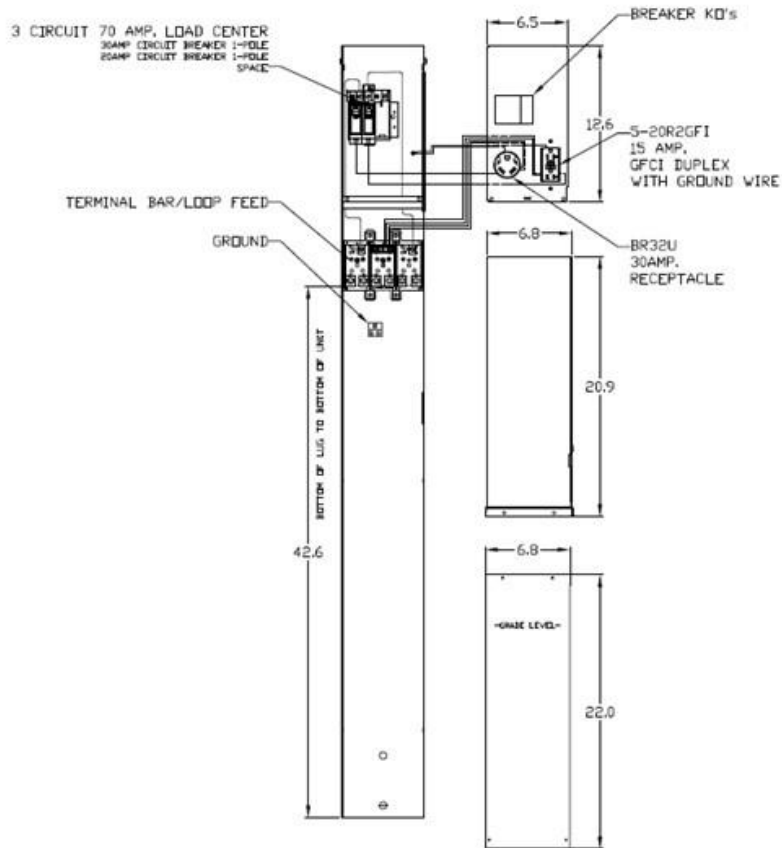

Top View

Front View Interior

Front View External Cover

Front Exterior View

Right Side View

Wire Range Size

CONNECTOR	COPPER		ALUMINUM	
	SOLID	STRAND	SOLID	STRAND
LINE	14-8	14-1/0	12-8	12-1/0
LOAD	14-10	14-10	---	---
NEUTRAL	14-4	14-4	14-4	14-4
POST LINE CONNECTORS SUITABLE FOR LOOP FEED	#6-350 KCMIL		#6-350 KCMIL	
EQUIP. GRND. POST	14-2/0	14-2/0	14-2/0	14-2/0

Industrial Solutions

by ABB

RV EQUIP-100A-MLO-UNMETERED - 30 A & 20A RECEPT
EARTH BURIAL-SINGLE SIDED-UNLIGHTED-G90-N3R

CAT NO	DWG DATE	REV#
GE1LU032ES	04/07/2020	02