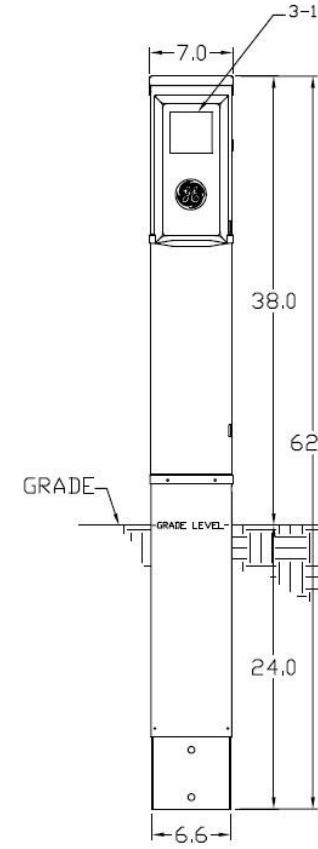

Top View

Front View Interior

Front View External Cover

Front Exterior View

Right Side View

Wire Range Size

CONNECTOR	COPPER		ALUMINUM	
	SOLID	STRAND	SOLID	STRAND
LINE	14-8	14-1/0	12-8	12-1/0
LOAD	14-10	14-10	---	---
NEUTRAL	14-4	14-4	14-4	14-4
POST LINE CONNECTORS SUITABLE FOR LOOP FEED	#6-350 KCMIL		#6-350 KCMIL	
EQUIP. GRND. POST	14-2/0	14-2/0	14-2/0	14-2/0

Industrial Solutions

by ABB

RV EQUIP-100A-MLO-UNMETERED-30/20A RECEPT
EARTH BURIAL POST - SINGLE SIDED - LIGHTED - G90 - N3R

CAT NO	DWG DATE	REV#
GE1LU032ESL	04/07/2020	02