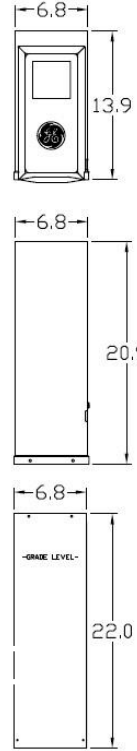

Top View

Front View Interior

Front View External Cover

Front Exterior View

Right Side View

Wire Range Size

CONNECTOR	COPPER		ALUMINUM	
	SOLID	STRAND	SOLID	STRAND
LINE	14-8	14-1/0	12-8	12-1/0
LOAD	14-10	14-10	---	---
NEUTRAL	14-4	14-4	14-4	14-4
POST LINE CONNECTORS SUITABLE FOR LOOP FEED	#6-350 KCMIL		#6-350 KCMIL	
EQUIP. GRND. POST	14-2/0	14-2/0	14-2/0	14-2/0

Industrial Solutions

by ABB

RV EQUIP-100A-MLO-UNMETERED-30/20A RECEPT
EARTH BURIAL POST - SINGLE SIDED - LIGHTED - G90 - N3R

CAT NO	DWG DATE	REV#
GE1LU032ESL	04/07/2020	02