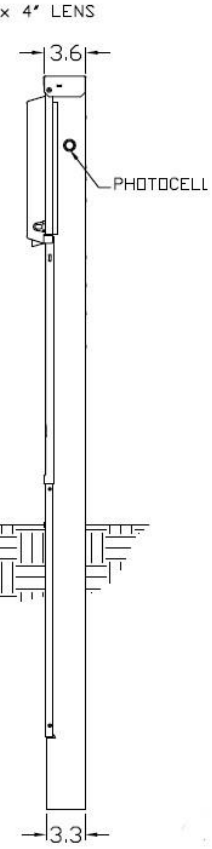

Top View

Front View Interior

Front View External Cover

Front Exterior View

Right Side View

Wire Range Size

CONNECTOR	COPPER		ALUMINUM	
	SOLID	STRAND	SOLID	STRAND
LINE	14-8	14-1/0	12-8	12-1/0
LOAD	14-10	14-10	---	---
NEUTRAL	14-4	14-4	14-4	14-4
POST LINE CONNECTORS SUITABLE FOR LOOP FEED	#6-350 KCMIL		#6-350 KCMIL	
EQUIP. GRND. POST	14-2/0	14-2/0	14-2/0	14-2/0

Industrial Solutions

by ABB

RV EQUIP-100A-MLO-UNMETERED-30/20A RECEPT
EARTH BURIAL POST - SINGLE SIDED - LIGHTED - G90 - N3R

CAT NO	DWG DATE	REV#
GE1LU032ESL	04/07/2020	02