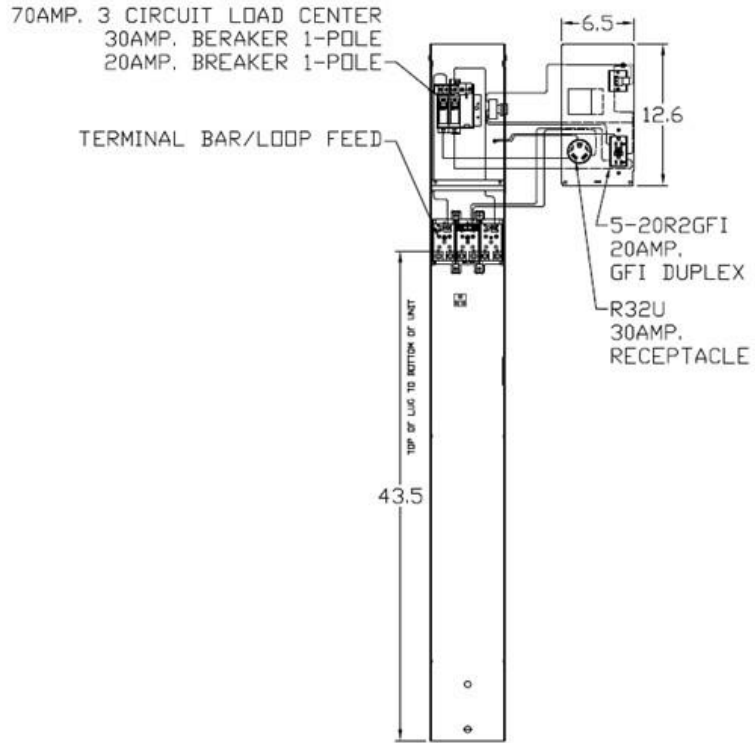

Top View

Front View Interior

Front View External Cover

Front Exterior View

Right Side View

Wire Range Size

CONNECTOR	COPPER		ALUMINUM	
	SOLID	STRAND	SOLID	STRAND
LINE	14-8	14-1/0	12-8	12-1/0
LOAD	14-10	14-10	---	---
NEUTRAL	14-4	14-4	14-4	14-4
POST LINE CONNECTORS SUITABLE FOR LOOP FEED	#6-350 KCMIL		#6-350 KCMIL	
EQUIP. GRND. POST	14-2/0	14-2/0	14-2/0	14-2/0

Industrial Solutions

by ABB

RV EQUIP-100A-MLO-UNMETERED-30/20A RECEPT
EARTH BURIAL POST - SINGLE SIDED - LIGHTED - G90 - N3R

CAT NO	DWG DATE	REV#
GE1LU032ESL	04/07/2020	02