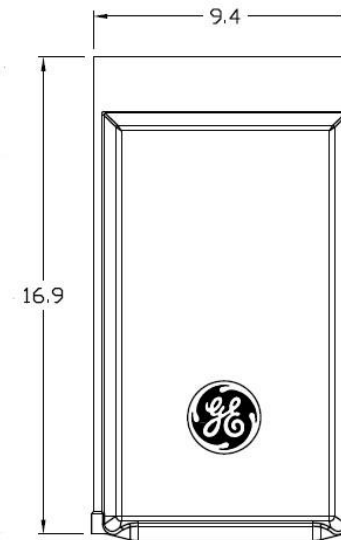

Top View

Knockouts

H=	9/32" KØ
G=	1/2", 3/4", 1" KØ
B=	1", 1-1/4", 1-1/2" KØ
D=	3/4", 1", 1-1/4" KØ

Left Side View

Front View Interior

Front View Inside Cover

Front View External Cover

Right Side View

Bottom View

Wire Range Size

CONNECTOR	COPPER		ALUMINUM	
	SOLID	STRAND	SOLID	STRAND
LINE	14-8	14-1/0	12-8	12-1/0
LOAD	14-10	14-10	---	---
NEUTRAL END HOLE	14-8	14-2	12-8	12-2
NEUTRAL SIDE HOLE	14-8	14-4	12-8	12-4
EQUIP. GRND.	12-8	12-2	12-8	12-2