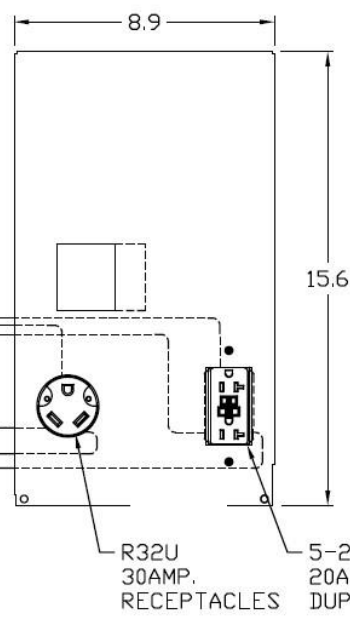

Top View

Knockouts

H=	9/32" KØ
G=	1/2", 3/4", 1" KØ
B=	1", 1-1/4", 1-1/2" KØ
D=	3/4", 1", 1-1/4" KØ

Left Side View

Front View Interior

Front View Inside Cover

Front View External Cover

Right Side View

Bottom View

Wire Range Size

CONNECTOR	COPPER		ALUMINUM	
	SOLID	STRAND	SOLID	STRAND
LINE	14-8	14-1/0	12-8	12-1/0
LOAD	14-10	14-10	---	---
NEUTRAL END HOLE	14-8	14-2	12-8	12-2
NEUTRAL SIDE HOLE	14-8	14-4	12-8	12-4
EQUIP. GRND.	12-8	12-2	12-8	12-2

NOTES:
LUG TYPE IS LOOP FEED

	Industrial Solutions	by ABB
RV EQUIP- 100A - MLO - UNMETERED - 30A&20A RECEPT SURFACE MOUNT- SINGLE SIDE - UNLIGHTED - N3R - G90		
CAT NO	DWG DATE	REV#
GE1LU032SS	04/07/2020	02