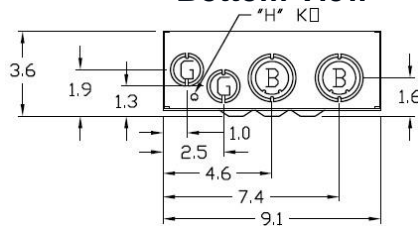

Top View

Knockouts

H=	9/32" KØ
G=	1/2", 3/4", 1" KØ
B=	1", 1-1/4", 1-1/2" KØ
D=	3/4", 1", 1-1/4" KØ

Left Side View

Front View Interior

Front View Inside Cover

Front View External Cover

Right Side View

Bottom View

Wire Range Size

CONNECTOR	COPPER		ALUMINUM	
	SOLID	STRAND	SOLID	STRAND
LINE	14-8	14-1/0	12-8	12-1/0
LOAD	14-10	14-10	---	---
NEUTRAL END HOLE	14-8	14-2	12-8	12-2
NEUTRAL SIDE HOLE	14-8	14-4	12-8	12-4
EQUIP. GRND.	12-8	12-2	12-8	12-2