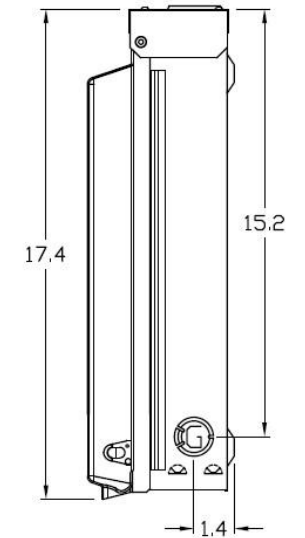

Top View

Knockouts

H=	9/32" KØ
G=	1/2", 3/4", 1" KØ
B=	1", 1-1/4", 1-1/2" KØ
D=	3/4", 1", 1-1/4" KØ

Left Side View

Front View Interior

Front View Inside Cover

Front View External Cover

Right Side View

Bottom View

Wire Range Size

CONNECTOR	COPPER		ALUMINUM	
	SOLID	STRAND	SOLID	STRAND
LINE	14-8	14-1/0	12-8	12-1/0
LOAD	14-10	14-10	---	---
NEUTRAL END HOLE	14-8	14-2	12-8	12-2
NEUTRAL SIDE HOLE	14-8	14-4	12-8	12-4
EQUIP. GRND.	12-8	12-2	12-8	12-2

NOTES:
LUG TYPE IS LOOP FEED

	Industrial Solutions	by ABB
RV EQUIP- 100A - MLO - UNMETERED - 30A&20A RECEPT SURFACE MOUNT- SINGLE SIDE - UNLIGHTED - N3R - G90		
CAT NO	DWG DATE	REV#
GE1LU032SS	04/07/2020	02