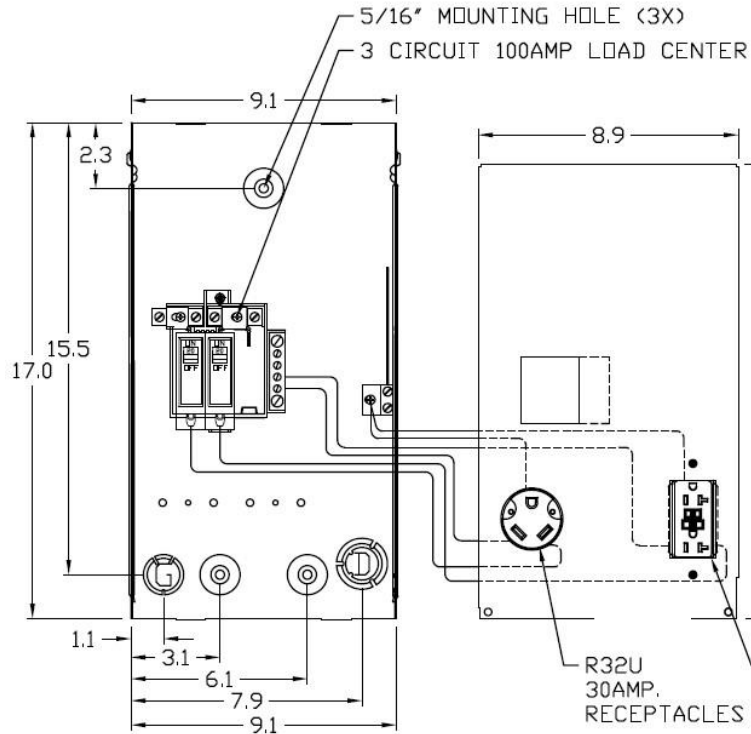

Top View

Knockouts

H=	9/32" KØ
G=	1/2", 3/4", 1" KØ
B=	1", 1-1/4", 1-1/2" KØ
D=	3/4", 1", 1-1/4" KØ

Left Side View

Front View Interior

Front View Inside Cover

Front View External Cover

Right Side View

Bottom View

Wire Range Size

CONNECTOR	COPPER		ALUMINUM	
	SOLID	STRAND	SOLID	STRAND
LINE	14-8	14-1/0	12-8	12-1/0
LOAD	14-10	14-10	---	---
NEUTRAL END HOLE	14-8	14-2	12-8	12-2
NEUTRAL SIDE HOLE	14-8	14-4	12-8	12-4
EQUIP. GRND.	12-8	12-2	12-8	12-2

NOTES:
LUG TYPE IS LOOP FEED

	Industrial Solutions	by ABB
RV EQUIP- 100A - MLO - UNMETERED - 30A&20A RECEPT SURFACE MOUNT- SINGLE SIDE - UNLIGHTED - N3R - G90		
CAT NO	DWG DATE	REV#
GE1LU032SS	04/07/2020	02