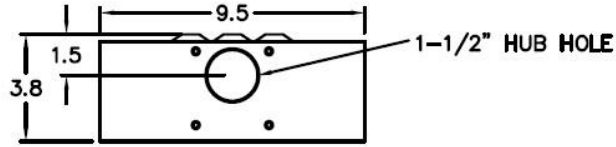

Top View

Knockouts

H=	9/32" KØ
G=	1/2", 3/4", 1" KØ
B=	1", 1-1/4", 1-1/2" KØ
D=	3/4", 1", 1-1/4" KØ

Left Side View

Front View Interior

Front View Inside Cover

Front View External Cover

Right Side View

Bottom View

Wire Range Size

CONNECTOR	COPPER		ALUMINUM	
	SOLID	STRAND	SOLID	STRAND
LINE	14-8	14-1/0	12-8	12-1/0
LOAD	14-10	14-10	---	---
NEUTRAL END HOLE	14-8	14-2	12-8	12-2
NEUTRAL SIDE HOLE	14-8	14-4	12-8	12-4
EQUIP. GRND.	12-8	12-2	12-8	12-2