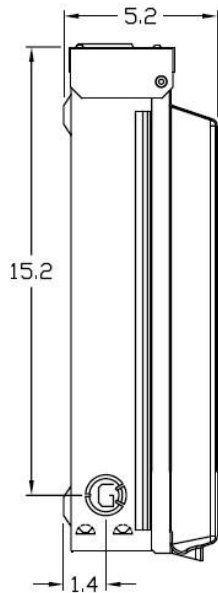

Top View

Knockouts

H=	9/32" KØ
G=	1/2", 3/4", 1" KØ
B=	1", 1-1/4", 1-1/2" KØ
D=	3/4", 1", 1-1/4" KØ

Left Side View

Front View Interior

Front View Inside Cover

Front View External Cover

Right Side View

Bottom View

Wire Range Size

CONNECTOR	COPPER		ALUMINUM	
	SOLID	STRAND	SOLID	STRAND
LINE	14-8	14-1/0	12-8	12-1/0
LOAD	14-10	14-10	---	---
NEUTRAL END HOLE	14-8	14-2	12-8	12-2
NEUTRAL SIDE HOLE	14-8	14-4	12-8	12-4
EQUIP. GRND.	12-8	12-2	12-8	12-2

NOTES:
LUG TYPE IS LOOP FEED

	Industrial Solutions	by ABB
RV EQUIP- 100A - MLO - UNMETERED - 30A&20A RECEPT SURFACE MOUNT- SINGLE SIDE - UNLIGHTED - N3R - G90		
CAT NO	DWG DATE	REV#
GE1LU032SS	04/07/2020	02