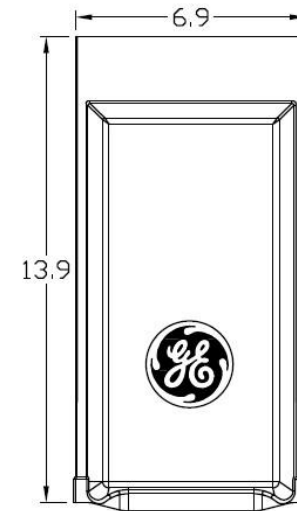

Knockouts

S= 1/2", 3/4", 1", 1-1/4", 1-1/2" K□
G= 1/2", 3/4", 1" K□

Left Side View

Front View Interior

Front View Inside Cover

Front View External Cover

Right Side View

Bottom View

Wire Range Size

CONNECTOR	COPPER		ALUMINUM		
	SOLID	STRAND	SOLID	STRAND	
LINE	14-8	14-2	12-8	12-2	
LOAD	14-10	14-10	---	---	
NEUTRAL	END HOLE	14-8	14-2	12-8	12-2
NEUTRAL	SIDE HOLE	14-8	14-4	12-8	12-4
EQUIP. GRND.	12-8	12-2	12-8	12-2	