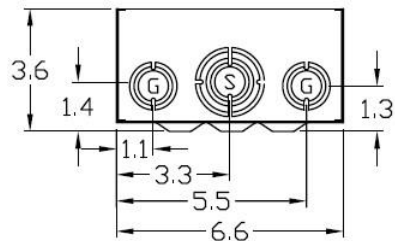

Knockouts

S= 1/2", 3/4", 1", 1-1/4", 1-1/2" K□
G= 1/2", 3/4", 1" K□

Left Side View

Front View Interior

Front View Inside Cover

Front View External Cover

Right Side View

Bottom View

Wire Range Size

CONNECTOR	COPPER		ALUMINUM		
	SOLID	STRAND	SOLID	STRAND	
LINE	14-8	14-2	12-8	12-2	
LOAD	14-10	14-10	---	---	
NEUTRAL	END HOLE	14-8	14-2	12-8	12-2
NEUTRAL	SIDE HOLE	14-8	14-4	12-8	12-4
EQUIP. GRND.	12-8	12-2	12-8	12-2	