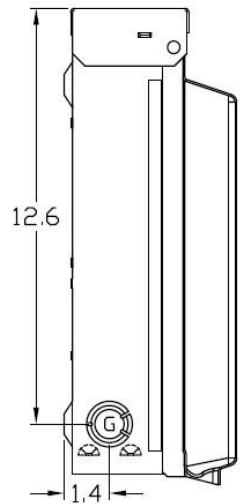

Knockouts

S= 1/2", 3/4", 1", 1-1/4", 1-1/2" K□
G= 1/2", 3/4", 1" K□

Left Side View

Front View Interior

Front View Inside Cover

Front View External Cover

Right Side View

Bottom View

Wire Range Size

CONNECTOR	COPPER		ALUMINUM		
	SOLID	STRAND	SOLID	STRAND	
LINE	14-8	14-2	12-8	12-2	
LOAD	14-10	14-10	---	---	
NEUTRAL	END HOLE	14-8	14-2	12-8	12-2
NEUTRAL	SIDE HOLE	14-8	14-4	12-8	12-4
EQUIP. GRND.	12-8	12-2	12-8	12-2	

Industrial Solutions

by ABB

RV EQUIP- 100A - MLO - UNMETERED - 50A&20A RECEPT SURFACE MOUNT- SINGLE SIDE - UNLIGHTED - N3R - G90

CAT NO	DWG DATE	REV#
GE1LU502SS	04/07/2020	02