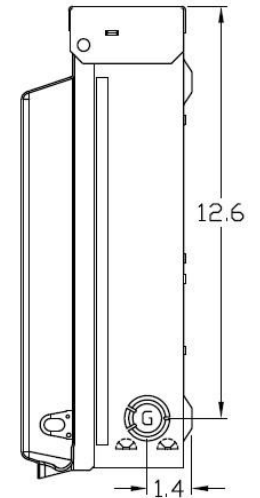

Knockouts

S= 1/2", 3/4", 1", 1-1/4", 1-1/2" K□
G= 1/2", 3/4", 1" K□

Left Side View

Front View Interior

Front View Inside Cover

Front View External Cover

Right Side View

Bottom View

Wire Range Size

CONNECTOR	COPPER		ALUMINUM		
	SOLID	STRAND	SOLID	STRAND	
LINE	14-8	14-2	12-8	12-2	
LOAD	14-10	14-10	---	---	
NEUTRAL	END HOLE	14-8	14-2	12-8	12-2
NEUTRAL	SIDE HOLE	14-8	14-4	12-8	12-4
EQUIP. GRND.	12-8	12-2	12-8	12-2	

Industrial Solutions

by ABB

RV EQUIP- 100A - MLO - UNMETERED - 50A&20A RECEPT SURFACE MOUNT- SINGLE SIDE - UNLIGHTED - N3R - G90

CAT NO	DWG DATE	REV#
GE1LU502SS	04/07/2020	02