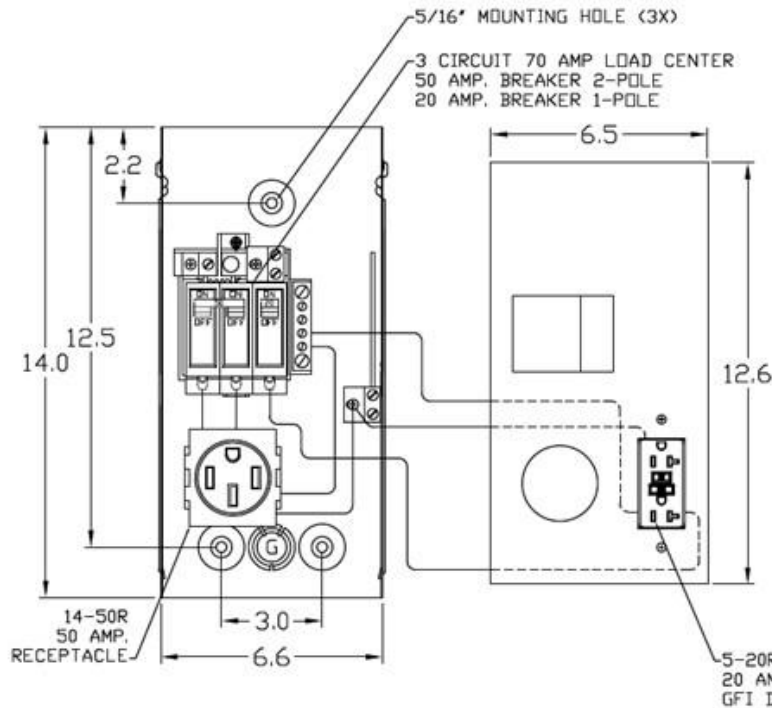

Knockouts

S= 1/2", 3/4", 1", 1-1/4", 1-1/2" K□
G= 1/2", 3/4", 1" K□

Left Side View

Front View Interior

Front View Inside Cover

Front View External Cover

Right Side View

Bottom View

Wire Range Size

CONNECTOR	COPPER		ALUMINUM		
	SOLID	STRAND	SOLID	STRAND	
LINE	14-8	14-2	12-8	12-2	
LOAD	14-10	14-10	---	---	
NEUTRAL	END HOLE	14-8	14-2	12-8	12-2
NEUTRAL	SIDE HOLE	14-8	14-4	12-8	12-4
EQUIP. GRND.	12-8	12-2	12-8	12-2	

Industrial Solutions

by ABB

RV EQUIP- 100A - MLO - UNMETERED - 50A&20A RECEPT SURFACE MOUNT- SINGLE SIDE - UNLIGHTED - N3R - G90

CAT NO	DWG DATE	REV#
GE1LU502SS	04/07/2020	02