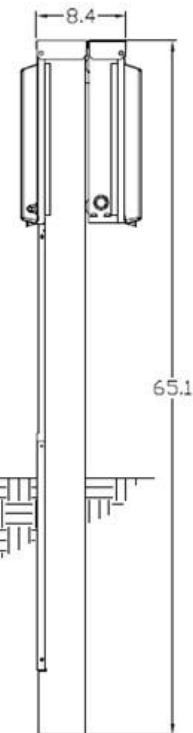

Top View

Front View Interior

100AMP, 5 CIRCUIT LOAD CENTER
50AMP, BREAKER 2-POLE
30AMP, BREAKER 1-POLE
20AMP, BREAKER 1-POLE

14-50R
50AMP.
RECEPTACLE
LOOP FEED LUG
TERMINAL BAR

Front View External Cover

5-20R2GFI
20AMP.
GFI DUPLEX
R32U
30AMP.
RECEPTACLE

Front View Exterior

Right Side View

Wire Range Size

CONNECTOR	COPPER		ALUMINUM	
	SOLID	STRAND	SOLID	STRAND
LINE	14-8	14-1/0	12-8	12-1/0
LOAD	14-10	14-10	---	---
NEUTRAL LARGE HOLE	12-8	12-1/0	10-8	10-1/0
NEUTRAL SMALL HOLE	14-8	14-4	12-8	12-4
POST LINE CONNECTORS SUITABLE FOR LOOP FEED	#6-350 KCMIL	KCMIL	#6-350 KCMIL	
EQUIP. GRND. POST	14-2/0	14-2/0	14-2/0	14-2/0