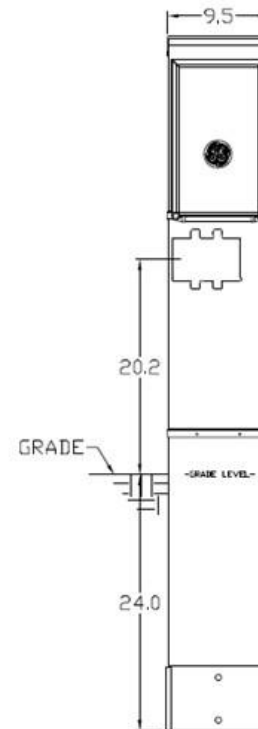

Top View

Front View Interior

100AMP, 5 CIRCUIT LOAD CENTER
50AMP, BREAKER 2-POLE
30AMP, BREAKER 1-POLE
20AMP, BREAKER 1-POLE

14-50R
50AMP.
RECEPTACLE
LOOP FEED LUG
TERMINAL BAR

Front View External Cover

5-20R2GFI
20AMP.
GFI DUPLEX
R32U
30AMP.
RECEPTACLE

Front View Exterior

Right Side View

Wire Range Size

CONNECTOR	COPPER		ALUMINUM	
	SOLID	STRAND	SOLID	STRAND
LINE	14-8	14-1/0	12-8	12-1/0
LOAD	14-10	14-10	---	---
NEUTRAL LARGE HOLE	12-8	12-1/0	10-8	10-1/0
NEUTRAL SMALL HOLE	14-8	14-4	12-8	12-4
POST LINE CONNECTORS SUITABLE FOR LOOP FEED	#6-350 KCMIL	KCMIL	#6-350 KCMIL	
EQUIP. GRND. POST	14-2/0	14-2/0	14-2/0	14-2/0