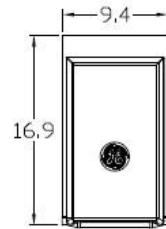

Top View

Front View Interior

100AMP, 5 CIRCUIT LOAD CENTER
50AMP, BREAKER 2-POLE
30AMP, BREAKER 1-POLE
20AMP, BREAKER 1-POLE

14-50R
50AMP.
RECEPTACLE
LOOP FEED LUG
TERMINAL BAR

Front View External Cover

5-20R2GFI
20AMP.
GFI DUPLEX
R32U
30AMP.
RECEPTACLE

Front View Exterior

Right Side View

Wire Range Size

CONNECTOR	COPPER		ALUMINUM	
	SOLID	STRAND	SOLID	STRAND
LINE	14-8	14-1/0	12-8	12-1/0
LOAD	14-10	14-10	---	---
NEUTRAL LARGE HOLE	12-8	12-1/0	10-8	10-1/0
NEUTRAL SMALL HOLE	14-8	14-4	12-8	12-4
POST LINE CONNECTORS SUITABLE FOR LOOP FEED	#6-350 KCMIL	KCMIL	#6-350 KCMIL	
EQUIP. GRND. POST	14-2/0	14-2/0	14-2/0	14-2/0