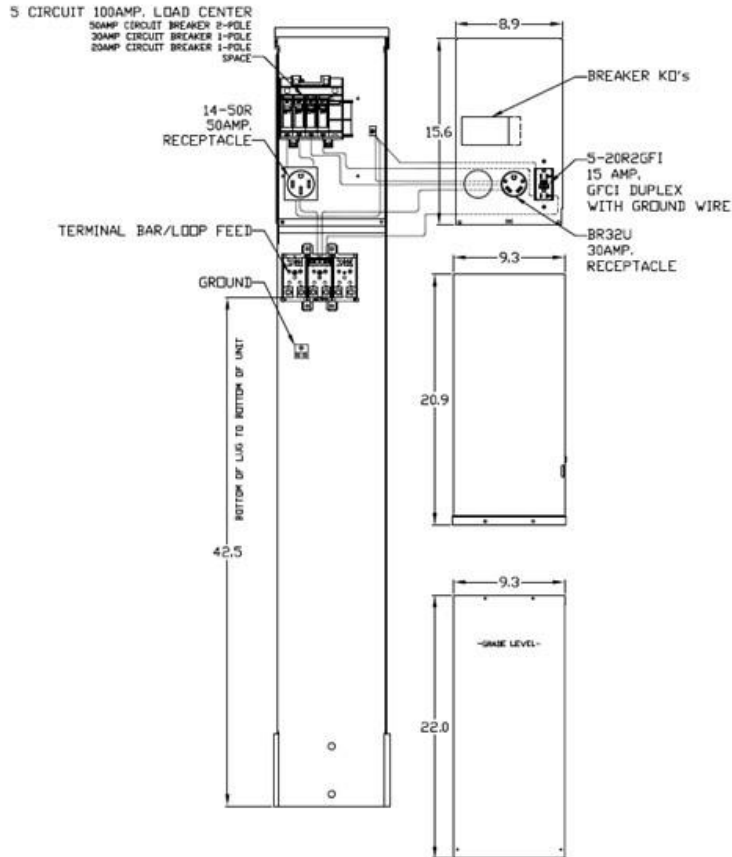

Top View

Front View Interior

Front View External Cover

Front Exterior View

Right Side View

Wire Range Size

CONNECTOR	COPPER		ALUMINUM	
	SOLID	STRAND	SOLID	STRAND
LINE	14-8	14-1/0	12-8	12-1/0
LOAD	14-10	14-10	----	----
NEUTRAL	14-4	14-4	14-4	14-4
POST LINE CONNECTORS SUITABLE FOR LOOP FEED	#6-350 KCMIL		#6-350 KCMIL	
EQUIP. GRND, POST	14-2/0	14-2/0	14-2/0	14-2/0

NOTES: EARTH BURIAL POST

Industrial Solutions

by ABB

RV EQUIP-100A-MLO-UNMETERED - 50A, 30A & 20A RECEPT
EARTH BURIAL-SINGLE SIDED-UNLIGHTED-G90-N3R

CAT NO	DWG DATE	REV#
GE1LU532ES	04/07/2020	02