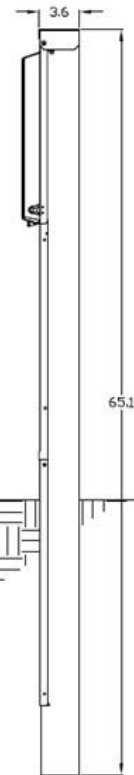

Top View

Front View Interior

Front View External Cover

Front Exterior View

Right Side View

Wire Range Size

CONNECTOR	COPPER		ALUMINUM	
	SOLID	STRAND	SOLID	STRAND
LINE	14-8	14-1/0	12-8	12-1/0
LOAD	14-10	14-10	----	----
NEUTRAL	14-4	14-4	14-4	14-4
POST LINE CONNECTORS SUITABLE FOR LOOP FEED	#6-350 KCMIL		#6-350 KCMIL	
EQUIP. GRND, POST	14-2/0	14-2/0	14-2/0	14-2/0

NOTES: EARTH BURIAL POST

Industrial Solutions

by ABB

RV EQUIP-100A-MLO-UNMETERED - 50A, 30A & 20A RECEPT
EARTH BURIAL-SINGLE SIDED-UNLIGHTED-G90-N3R

CAT NO	DWG DATE	REV#
GE1LU532ES	04/07/2020	02