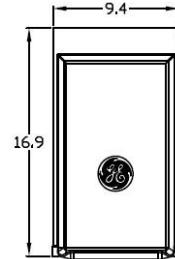

Top View

Front View Interior

Front View External Cover

Front Exterior View

Right Side View

Wire Range Size

CONNECTOR	COPPER		ALUMINUM	
	SOLID	STRAND	SOLID	STRAND
LINE	14-8	14-1/0	12-8	12-1/0
LOAD	14-10	14-10	----	----
NEUTRAL	14-4	14-4	14-4	14-4
POST LINE CONNECTORS SUITABLE FOR LOOP FEED	#6-350 KCMIL		#6-350 KCMIL	
EQUIP. GRND, POST	14-2/0	14-2/0	14-2/0	14-2/0