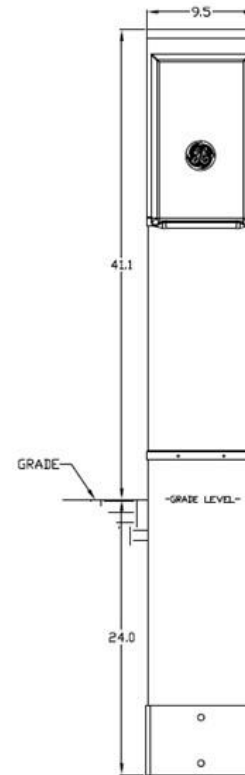

Top View

Front View Interior

Front View External Cover

Front Exterior View

Right Side View

Wire Range Size

CONNECTOR	COPPER		ALUMINUM	
	SOLID	STRAND	SOLID	STRAND
LINE	14-8	14-1/0	12-8	12-1/0
LOAD	14-10	14-10	----	----
NEUTRAL	14-4	14-4	14-4	14-4
POST LINE CONNECTORS SUITABLE FOR LOOP FEED	#6-350 KCMIL		#6-350 KCMIL	
EQUIP. GRND, POST	14-2/0	14-2/0	14-2/0	14-2/0

NOTES: EARTH BURIAL POST

Industrial Solutions

by ABB

RV EQUIP-100A-MLO-UNMETERED - 50A, 30A & 20A RECEPT
EARTH BURIAL-SINGLE SIDED-UNLIGHTED-G90-N3R

CAT NO	DWG DATE	REV#
GE1LU532ES	04/07/2020	02