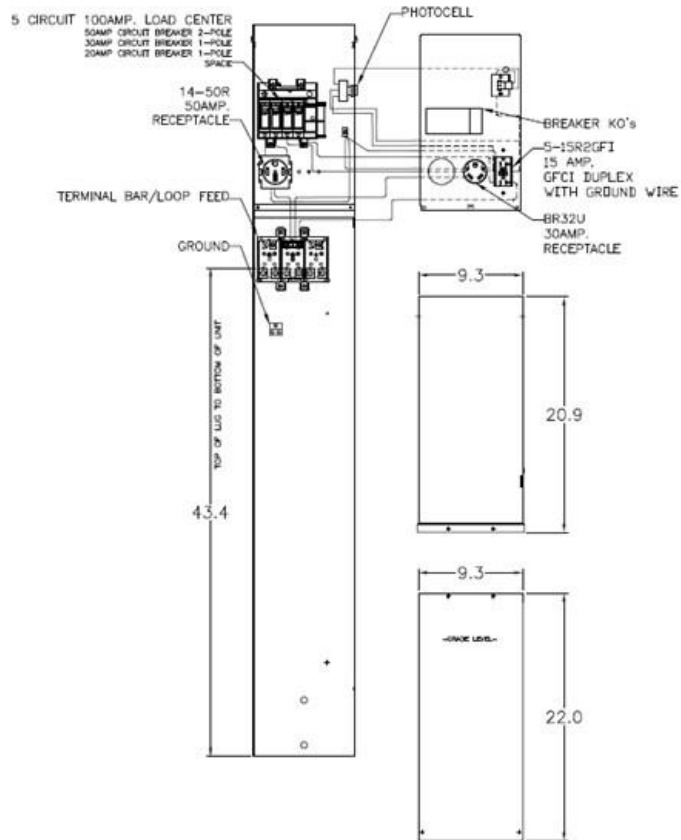

Top View

Front View Interior

Receptacle Section Cover

Front Exterior View

Right Side View

Wire Range Size

CONNECTOR	COPPER		ALUMINUM	
	SOLID	STRAND	SOLID	STRAND
LINE	14-8	14-1/0	12-8	12-1/0
LOAD	14-10	14-10	---	---
NEUTRAL	14-4	14-4	14-4	14-4
POST LINE CONNECTORS SUITABLE FOR LOOP FEED	#6-350	KCMIL	#6-350	KCMIL
EQUIP. GRND. POST	14-2/0	14-2/0	14-2/0	14-2/0

NOTES: EARTH BURIAL POST

Industrial Solutions

by ABB

RV EQUIP-100A-MLO-UNMETERED-50A,30A&20A RECEPT
EARTH BURIAL POST - SINGLE SIDED - LIGHTED - G90 - N3R

CAT NO	DWG DATE	REV#
GE1LU532ESL	04/07/2020	02