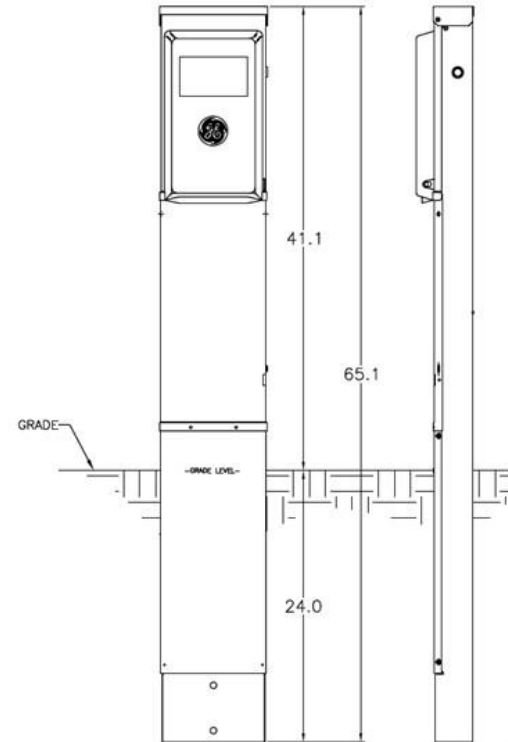

Top View

Front View Interior

Receptacle Section Cover

Front Exterior View

Right Side View

Wire Range Size

CONNECTOR	COPPER		ALUMINUM	
	SOLID	STRAND	SOLID	STRAND
LINE	14-8	14-1/0	12-8	12-1/0
LOAD	14-10	14-10	---	---
NEUTRAL	14-4	14-4	14-4	14-4
POST LINE CONNECTORS SUITABLE FOR LOOP FEED	#6-350	KCMIL	#6-350	KCMIL
EQUIP. GRND. POST	14-2/0	14-2/0	14-2/0	14-2/0

NOTES: EARTH BURIAL POST

Industrial Solutions

by ABB

RV EQUIP-100A-MLO-UNMETERED-50A,30A&20A RECEPT
EARTH BURIAL POST - SINGLE SIDED - LIGHTED - G90 - N3R

CAT NO	DWG DATE	REV#
GE1LU532ESL	04/07/2020	02