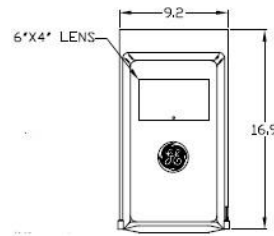

Top View

Front View Interior

Receptacle Section Cover

Front Exterior View

Right Side View

Wire Range Size

CONNECTOR	COPPER		ALUMINUM	
	SOLID	STRAND	SOLID	STRAND
LINE	14-8	14-1/0	12-8	12-1/0
LOAD	14-10	14-10	---	---
NEUTRAL	14-4	14-4	14-4	14-4
POST LINE CONNECTORS SUITABLE FOR LOOP FEED	#6-350	KCMIL	#6-350	KCMIL
EQUIP. GRND. POST	14-2/0	14-2/0	14-2/0	14-2/0

NOTES: EARTH BURIAL POST

Industrial Solutions

by ABB

RV EQUIP-100A-MLO-UNMETERED-50A,30A&20A RECEPT
EARTH BURIAL POST - SINGLE SIDED - LIGHTED - G90 - N3R

CAT NO	DWG DATE	REV#
GE1LU532ESL	04/07/2020	02