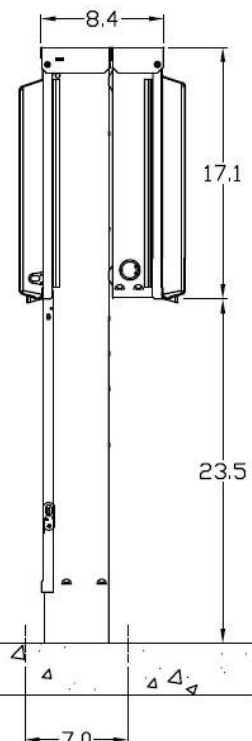

**Top View**

**Front View Interior**

**Front View External Cover**

**Front View Exterior**

**Right Side View**

**Bottom View**

**Wire Range Size**

CONNECTOR	COPPER		ALUMINUM	
	SOLID	STRAND	SOLID	STRAND
LINE	14-8	14-1/0	12-8	12-1/0
LOAD	14-10	14-10	---	---
NEUTRAL LARGE HOLE	12-8	12-1/0	10-8	10-1/0
NEUTRAL SMALL HOLE	14-8	14-4	12-8	12-4
POST LINE CONNECTORS SUITABLE FOR LOOP FEED	#6-350 KCMIL		#6-350 KCMIL	
EQUIP. GRND. POST	14-2/0	14-2/0	14-2/0	14-2/0

NOTES: PAD MOUNTED POST

	<b>Industrial Solutions</b>	
<b>CAT NO</b> GE1LU532PB	<b>DWG DATE</b> 04/07/2020	<b>REV#</b> 02