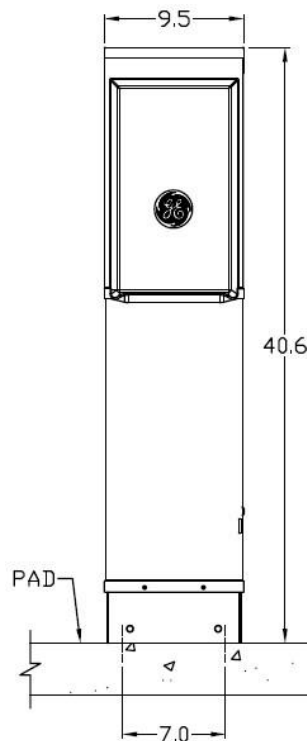

**Top View**

**Front View Interior**

**Front View External Cover**

**Front View Exterior**

**Right Side View**

**Bottom View**

**Wire Range Size**

CONNECTOR	COPPER		ALUMINUM	
	SOLID	STRAND	SOLID	STRAND
LINE	14-8	14-1/0	12-8	12-1/0
LOAD	14-10	14-10	---	---
NEUTRAL LARGE HOLE	12-8	12-1/0	10-8	10-1/0
NEUTRAL SMALL HOLE	14-8	14-4	12-8	12-4
POST LINE CONNECTORS SUITABLE FOR LOOP FEED	#6-350 KCMIL		#6-350 KCMIL	
EQUIP. GRND. POST	14-2/0	14-2/0	14-2/0	14-2/0

NOTES: PAD MOUNTED POST

	<b>Industrial Solutions</b>	
<b>CAT NO</b> GE1LU532PB	<b>DWG DATE</b> 04/07/2020	<b>REV#</b> 02