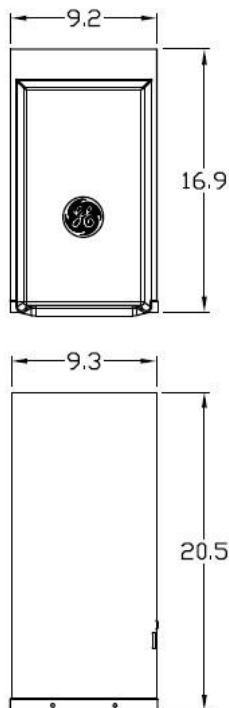

**Top View**

**Front View Interior**

**Front View External Cover**

**Front View Exterior**

**Right Side View**

**Bottom View**

**Wire Range Size**

CONNECTOR	COPPER		ALUMINUM	
	SOLID	STRAND	SOLID	STRAND
LINE	14-8	14-1/0	12-8	12-1/0
LOAD	14-10	14-10	---	---
NEUTRAL LARGE HOLE	12-8	12-1/0	10-8	10-1/0
NEUTRAL SMALL HOLE	14-8	14-4	12-8	12-4
POST LINE CONNECTORS SUITABLE FOR LOOP FEED	#6-350 KCMIL		#6-350 KCMIL	
EQUIP. GRND. POST	14-2/0	14-2/0	14-2/0	14-2/0

NOTES: PAD MOUNTED POST

	<b>Industrial Solutions</b>	
<b>CAT NO</b> GE1LU532PB	<b>DWG DATE</b> 04/07/2020	<b>REV#</b> 02