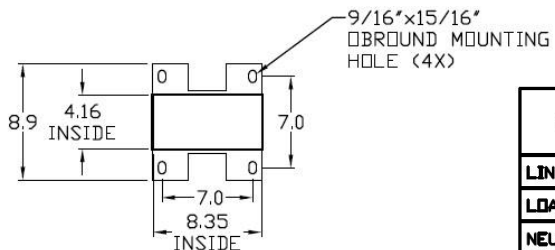

**Top View**

**Front View Interior**

**Front View External Cover**

**Front View Exterior**

**Right Side View**

**Bottom View**

**Wire Range Size**

CONNECTOR	COPPER		ALUMINUM	
	SOLID	STRAND	SOLID	STRAND
LINE	14-8	14-1/0	12-8	12-1/0
LOAD	14-10	14-10	---	---
NEUTRAL LARGE HOLE	12-8	12-1/0	10-8	10-1/0
NEUTRAL SMALL HOLE	14-8	14-4	12-8	12-4
POST LINE CONNECTORS SUITABLE FOR LOOP FEED	#6-350 KCMIL		#6-350 KCMIL	
EQUIP. GRND. POST	14-2/0	14-2/0	14-2/0	14-2/0

NOTES: PAD MOUNTED POST

	<b>Industrial Solutions</b>	
<b>CAT NO</b> GE1LU532PB	<b>DWG DATE</b> 04/07/2020	<b>REV#</b> 02