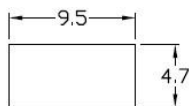

**Top View**

**Front View Interior**

**Front View External Cover**

**Front View Exterior**

**Right Side View**

**Bottom View**

**Wire Range Size**

CONNECTOR	COPPER		ALUMINUM	
	SOLID	STRAND	SOLID	STRAND
LINE	14-8	14-1/0	12-8	12-1/0
LOAD	14-10	14-10	---	---
NEUTRAL LARGE HOLE	12-8	12-1/0	10-8	10-1/0
NEUTRAL SMALL HOLE	14-8	14-4	12-8	12-4
POST LINE CONNECTORS SUITABLE FOR LOOP FEED	#6-350 KCMIL		#6-350 KCMIL	
EQUIP. GRND. POST	14-2/0	14-2/0	14-2/0	14-2/0