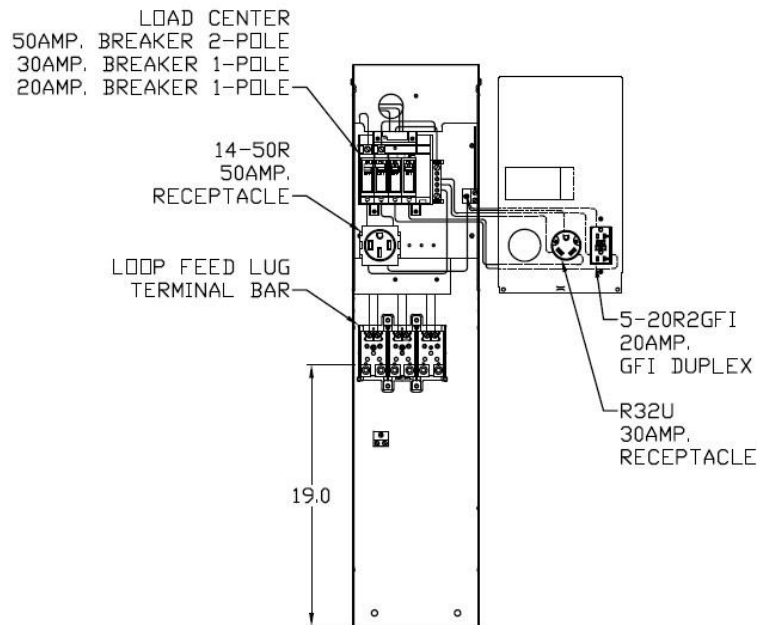

**Top View**

**Front View Interior**

**Front View External Cover**

**Front View Exterior**

**Right Side View**

**Bottom View**

**Wire Range Size**

CONNECTOR	COPPER		ALUMINUM	
	SOLID	STRAND	SOLID	STRAND
LINE	14-8	14-1/0	12-8	12-1/0
LOAD	14-10	14-10	---	---
NEUTRAL LARGE HOLE	12-8	12-1/0	10-8	10-1/0
NEUTRAL SMALL HOLE	14-8	14-4	12-8	12-4
POST LINE CONNECTORS SUITABLE FOR LOOP FEED	#6-350 KCMIL		#6-350 KCMIL	
EQUIP. GRND. POST	14-2/0	14-2/0	14-2/0	14-2/0

NOTES: PAD MOUNTED POST

	<b>Industrial Solutions</b>	
<b>CAT NO</b> GE1LU532PB	<b>DWG DATE</b> 04/07/2020	<b>REV#</b> 02