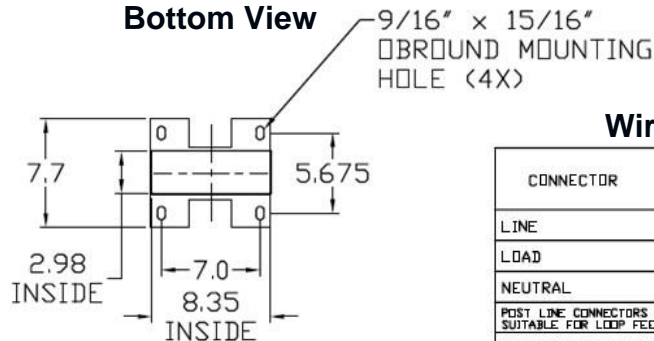

Front View External Covers

Right Side View

Front Exterior View

Bottom View

NOTES: PAD MOUNTED POST

Wire Range Size

CONNECTOR	COPPER		ALUMINUM	
	SOLID	STRAND	SOLID	STRAND
LINE	14-8	14-1/0	12-8	12-1/0
LOAD	14-10	14-10	---	---
NEUTRAL	14-4	14-4	14-4	14-4
POST LINE CONNECTORS SUITABLE FOR LOOP FEED	#6-350	KCMIL	#6-350	KCMIL
EQUIP, GRND, POST	14-2/0	14-2/0	14-2/0	14-2/0