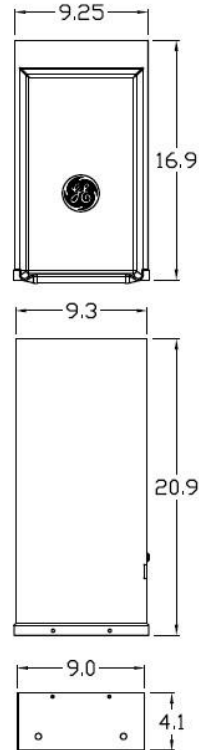

Top View

Front View Interior

100AMP, 5 CIRCUIT LOAD CENTER
50AMP, BREAKER 2-POLE
30AMP, BREAKER 1-POLE
20AMP, BREAKER 1-POLE

14-50R
50AMP,
RECEPTACLE

LOOP FEED LUG TERMINAL BAR

BREAKER
KD

5-20R2GFI
20AMP,
GFI DUPLEX
BR32U
30AMP,
RECEPTACLE

Front View External Covers

Right Side View

Front Exterior View

Bottom View

NOTES: PAD MOUNTED POST

Wire Range Size

CONNECTOR	COPPER		ALUMINUM	
	SOLID	STRAND	SOLID	STRAND
LINE	14-8	14-1/0	12-8	12-1/0
LOAD	14-10	14-10	---	---
NEUTRAL	14-4	14-4	14-4	14-4
POST LINE CONNECTORS SUITABLE FOR LOOP FEED	#6-350	KCMIL	#6-350	KCMIL
EQUIP, GRND, POST	14-2/0	14-2/0	14-2/0	14-2/0