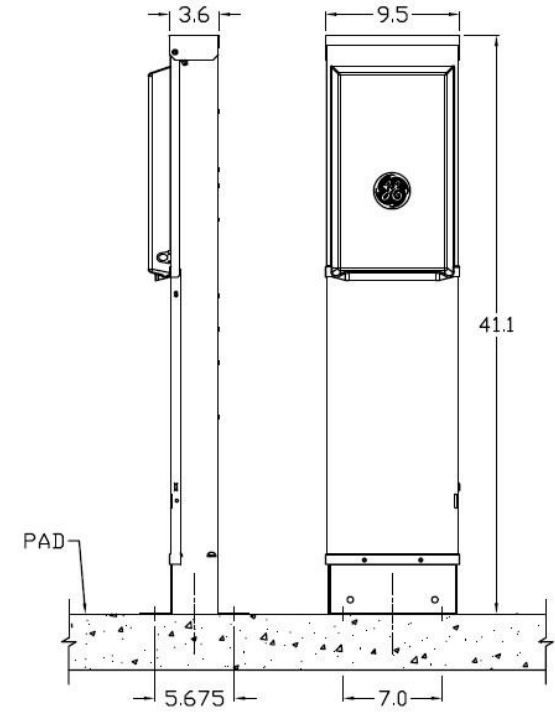

Top View

Front View Interior

100AMP, 5 CIRCUIT LOAD CENTER
50AMP, BREAKER 2-POLE
30AMP, BREAKER 1-POLE
20AMP, BREAKER 1-POLE

14-50R
50AMP,
RECEPTACLE

LOOP FEED LUG TERMINAL BAR

BREAKER
KD

5-20R2GFI
20AMP,
GFI DUPLEX
BR32U
30AMP,
RECEPTACLE

Front View External Covers

Right Side View

Front Exterior View

Bottom View

NOTES: PAD MOUNTED POST

Wire Range Size

CONNECTOR	COPPER		ALUMINUM	
	SOLID	STRAND	SOLID	STRAND
LINE	14-8	14-1/0	12-8	12-1/0
LOAD	14-10	14-10	---	---
NEUTRAL	14-4	14-4	14-4	14-4
POST LINE CONNECTORS SUITABLE FOR LOOP FEED	#6-350	KCMIL	#6-350	KCMIL
EQUIP, GRND, POST	14-2/0	14-2/0	14-2/0	14-2/0

Industrial Solutions

by ABB

RV EQUIP-100A-MLO-UNMETERED-50A,30A&20A
RECEPT-PAD MOUNT-SINGLE SIDED-UNLIGHTED-G90-N3R

CAT NO	DWG DATE	REV#
GE1LU532PS	04/07/2020	02