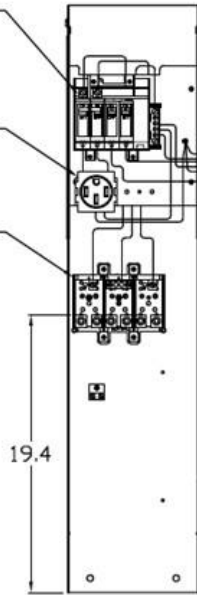

Top View

Front View Interior

100AMP, 5 CIRCUIT LOAD CENTER
50AMP, BREAKER 2-POLE
30AMP, BREAKER 1-POLE
20AMP, BREAKER 1-POLE

14-50R
50AMP,
RECEPTACLE

LOOP FEED LUG TERMINAL BAR

BREAKER
KD

5-20R2GFI
20AMP,
GFI DUPLEX
BR32U
30AMP,
RECEPTACLE

Front View External Covers

Right Side View

Front Exterior View

Bottom View

NOTES: PAD MOUNTED POST

Wire Range Size

CONNECTOR	COPPER		ALUMINUM	
	SOLID	STRAND	SOLID	STRAND
LINE	14-8	14-1/0	12-8	12-1/0
LOAD	14-10	14-10	---	---
NEUTRAL	14-4	14-4	14-4	14-4
POST LINE CONNECTORS SUITABLE FOR LOOP FEED	#6-350	KCMIL	#6-350	KCMIL
EQUIP, GRND, POST	14-2/0	14-2/0	14-2/0	14-2/0