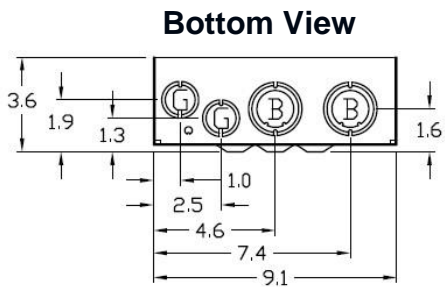

**NOTES:**  
LUG TYPE IS LOOP FEED

**Knockouts**

H= 9/32" KO  
G= 1/2", 3/4", 1" KO  
B= 1", 1-1/4", 1-1/2" KO  
D= 3/4", 1", 1-1/4" KO

**Wire Range Size**

CONNECTOR	COPPER		ALUMINUM		
	SOLID	STRAND	SOLID	STRAND	
LINE	14-8	14-1/0	12-8	12-1/0	
LOAD	14-10	14-10	---	---	
NEUTRAL	LARGE HOLE	12-8	12-1/0	10-8	10-1/0
NEUTRAL	SMALL HOLE	14-8	14-4	12-8	12-4
EQUIP. GRND.	12-8	12-2	12-8	12-2	

 **Industrial Solutions** 

RV EQUIP-100A-MLO-UNMETERED-50A,30A&20A  
RECEPT-SURFACE-UNLIGHTED-SINGLE SIDED-G90-N3R

<b>CAT NO</b>	<b>DWG DATE</b>	<b>REV#</b>
GE1LU532SS	04/07/2020	02