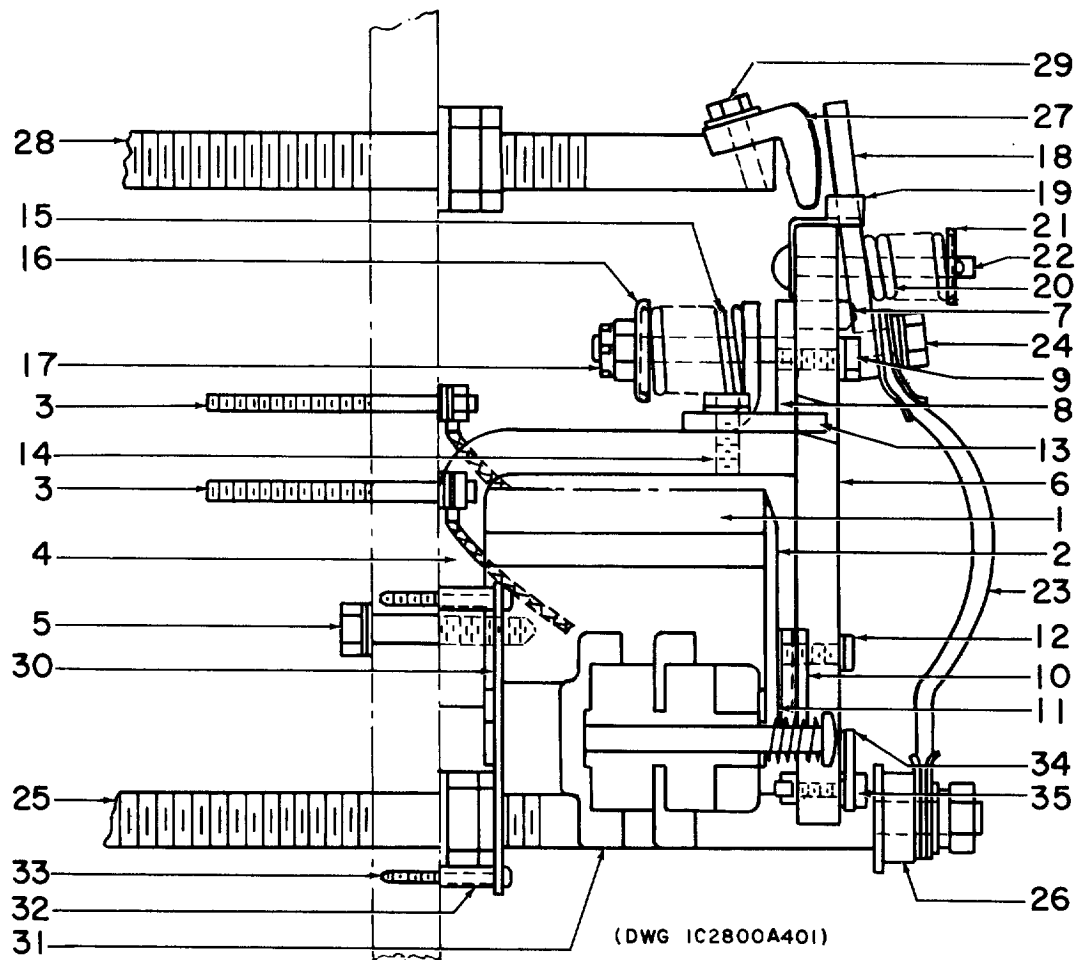

# RENEWAL PARTS

## IC2800-A401A CONTACTOR

NOTE:—When ordering parts for a form of the contactor not covered by this bulletin, give reference number, description of part, complete nameplate reading, and above bulletin (GEF) number. Do not use catalog number when form for which the parts are needed is not covered by the bulletin.

IC2800-A401A contactor

When ordering renewal parts, give quantity, catalog number, description of each item required, and complete nameplate reading.

**IC2800-A401A CONTACTOR**

**PARTS RECOMMENDED FOR NORMAL STOCK**

Catalog Number	Description	Catalog Number	Description
----------------	-------------	----------------	-------------

**NUTS**

N210P15B	8-32, hex. std
N210P16B	10-32, hex. std
N203P25B	3/8 in. -16, hex. std
N203P33B	5/8 in. -11, hex. std
N232P33C	5/8 in. -11, pal nut