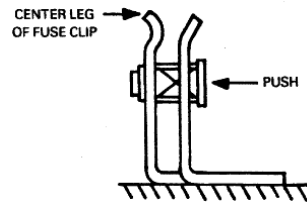

INSTALLATION INSTRUCTIONS:

Using the fuse clips on the load side of the fuse, insert rejector into the hole in the center leg of the fuse clip. Push rejector into the hole until the compression spring is fully compressed.

⚠ CAUTION: Turn off power before working inside this equipment.

Note: For two pole devices omit third rejector.

ABB Inc. 305 Gregson Drive Cary, NC 27511
Electrification.us.abb.com

GE is a trademark of GE. Manufactured by ABB Inc. under license from GE.

15QC920023M0201, GEJ5151 September 2019

Industrial Solutions