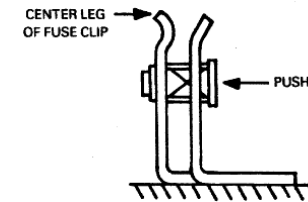

INSTALLATION INSTRUCTIONS:

Using the fuse clips on the load side of the fuse, insert rejector into the hole in the center leg of the fuse clip. Push rejector into the hole until the compression spring is fully compressed.

⚠ CAUTION: Turn off power before working inside this equipment.

Note: For two pole devices omit third rejector.

ABB Inc. 305 Gregson Drive Cary, NC 27511
Electrification.us.abb.com

GE is a trademark of GE. Manufactured by ABB Inc. under license from GE.

15QC920023M0201, GEJ5151 September 2019

Industrial Solutions