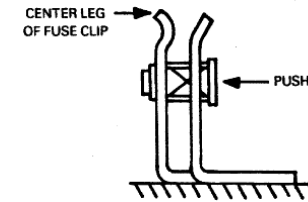

INSTALLATION INSTRUCTIONS:

Using the fuse clips on the load side of the fuse, insert rejector into the hole in the center leg of the fuse clip. Push rejector into the hole until the compression spring is fully compressed.

⚠ CAUTION: Turn off power before working inside this equipment.

Note: For two pole devices omit third rejector.

ABB Inc. 305 Gregson Drive Cary, NC 27511
Electrification.us.abb.com

GE is a trademark of GE. Manufactured by ABB Inc. under license from GE.

15QC920023M0201, GEJ5151 September 2019

Industrial Solutions