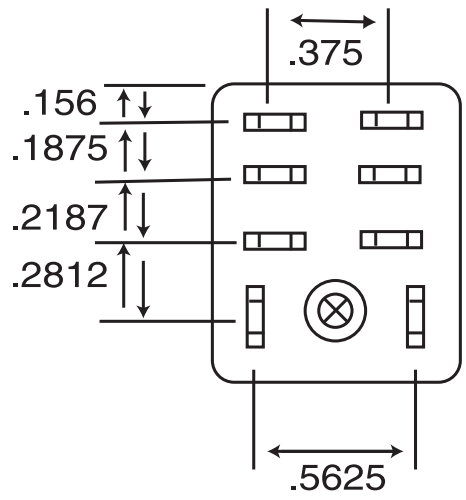

plug-in terminal

 imagination at work		
PUB# GEP1260-10-014		
CR420N SPDT_DPDT		
File Name CR420N SPDT_DPDT	Date 06/01/2010	Rev 01